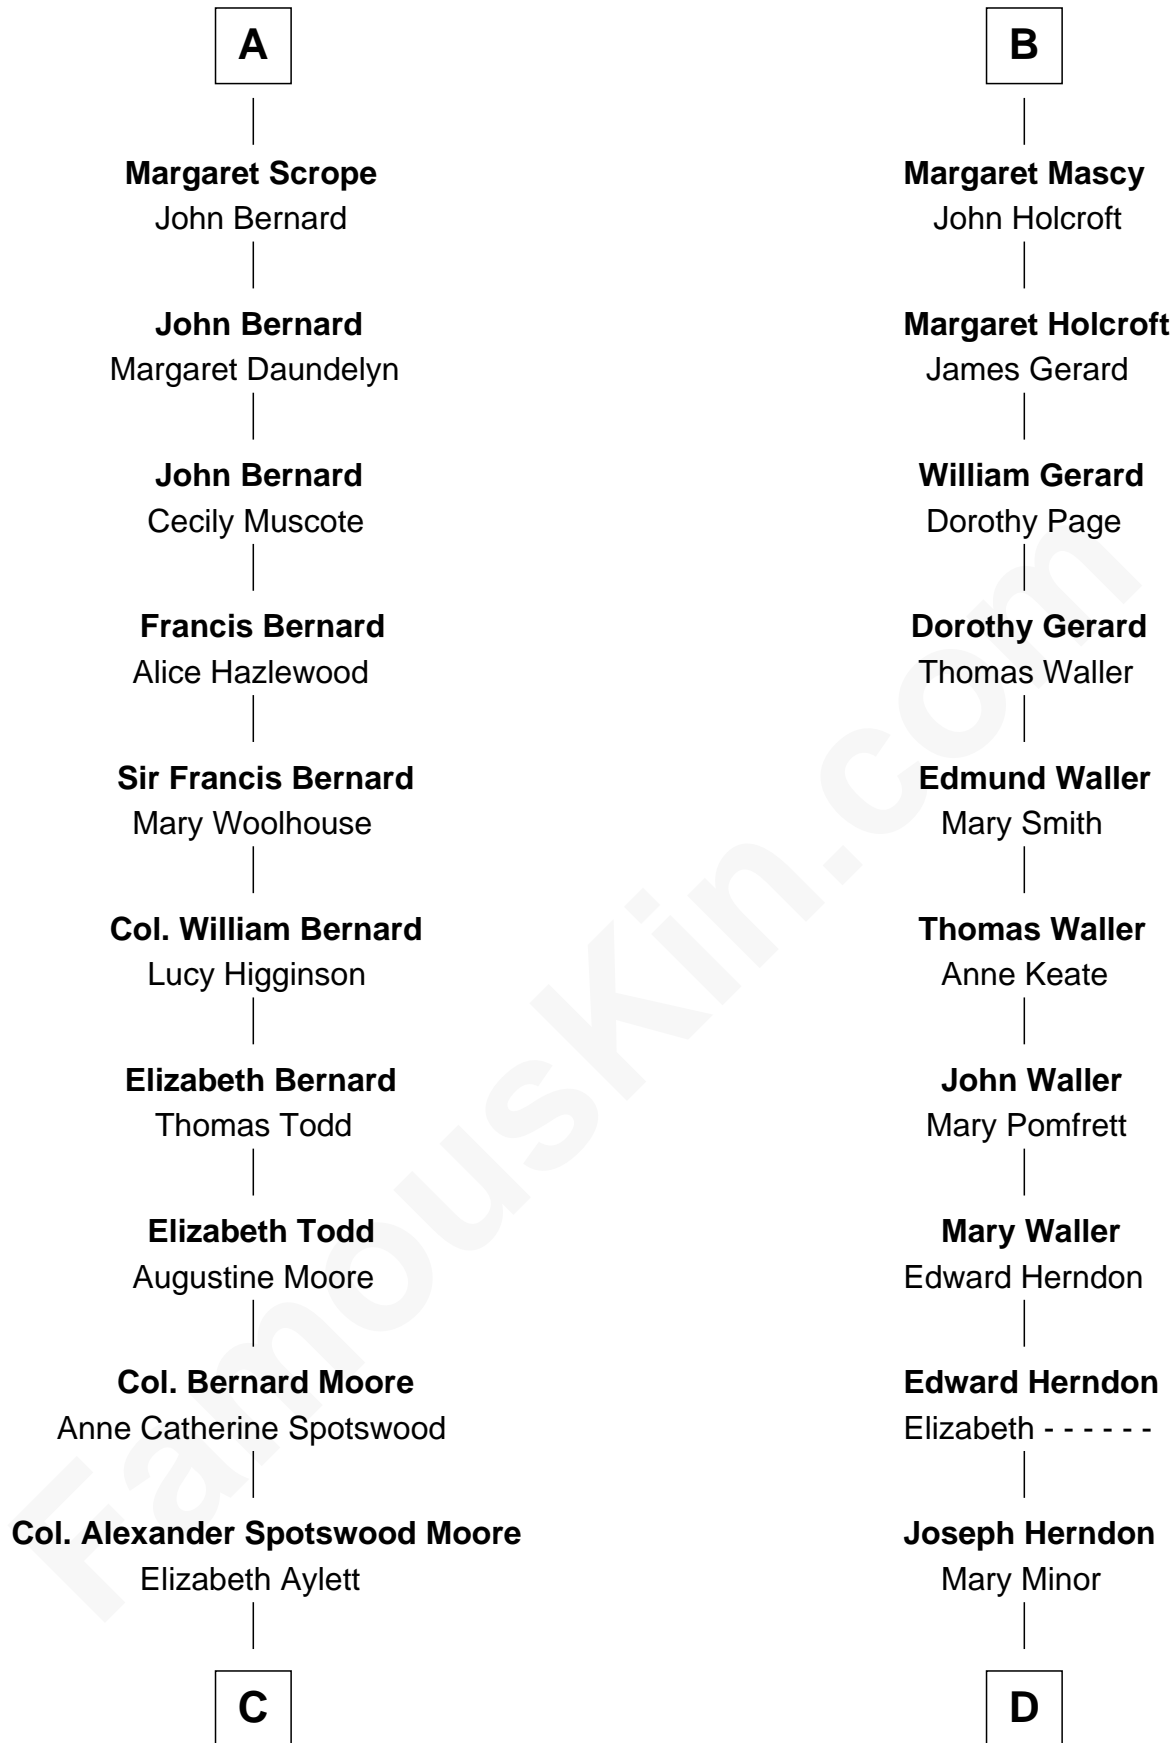

# FamousKin.com Relationship Chart of

**Helen Keller**

*Author and Activist*

19th cousin of

**Ellen (Herndon) Arthur**

*Wife of President Chester A. Arthur*

**Sir William de Ros**

Lucy FitzPiers

**C**

**Mary Fairfax Moore**

David Keller

**Arthur Henley Keller**

Kate Adams

**Helen Keller**

*Author and Activist*

**D**