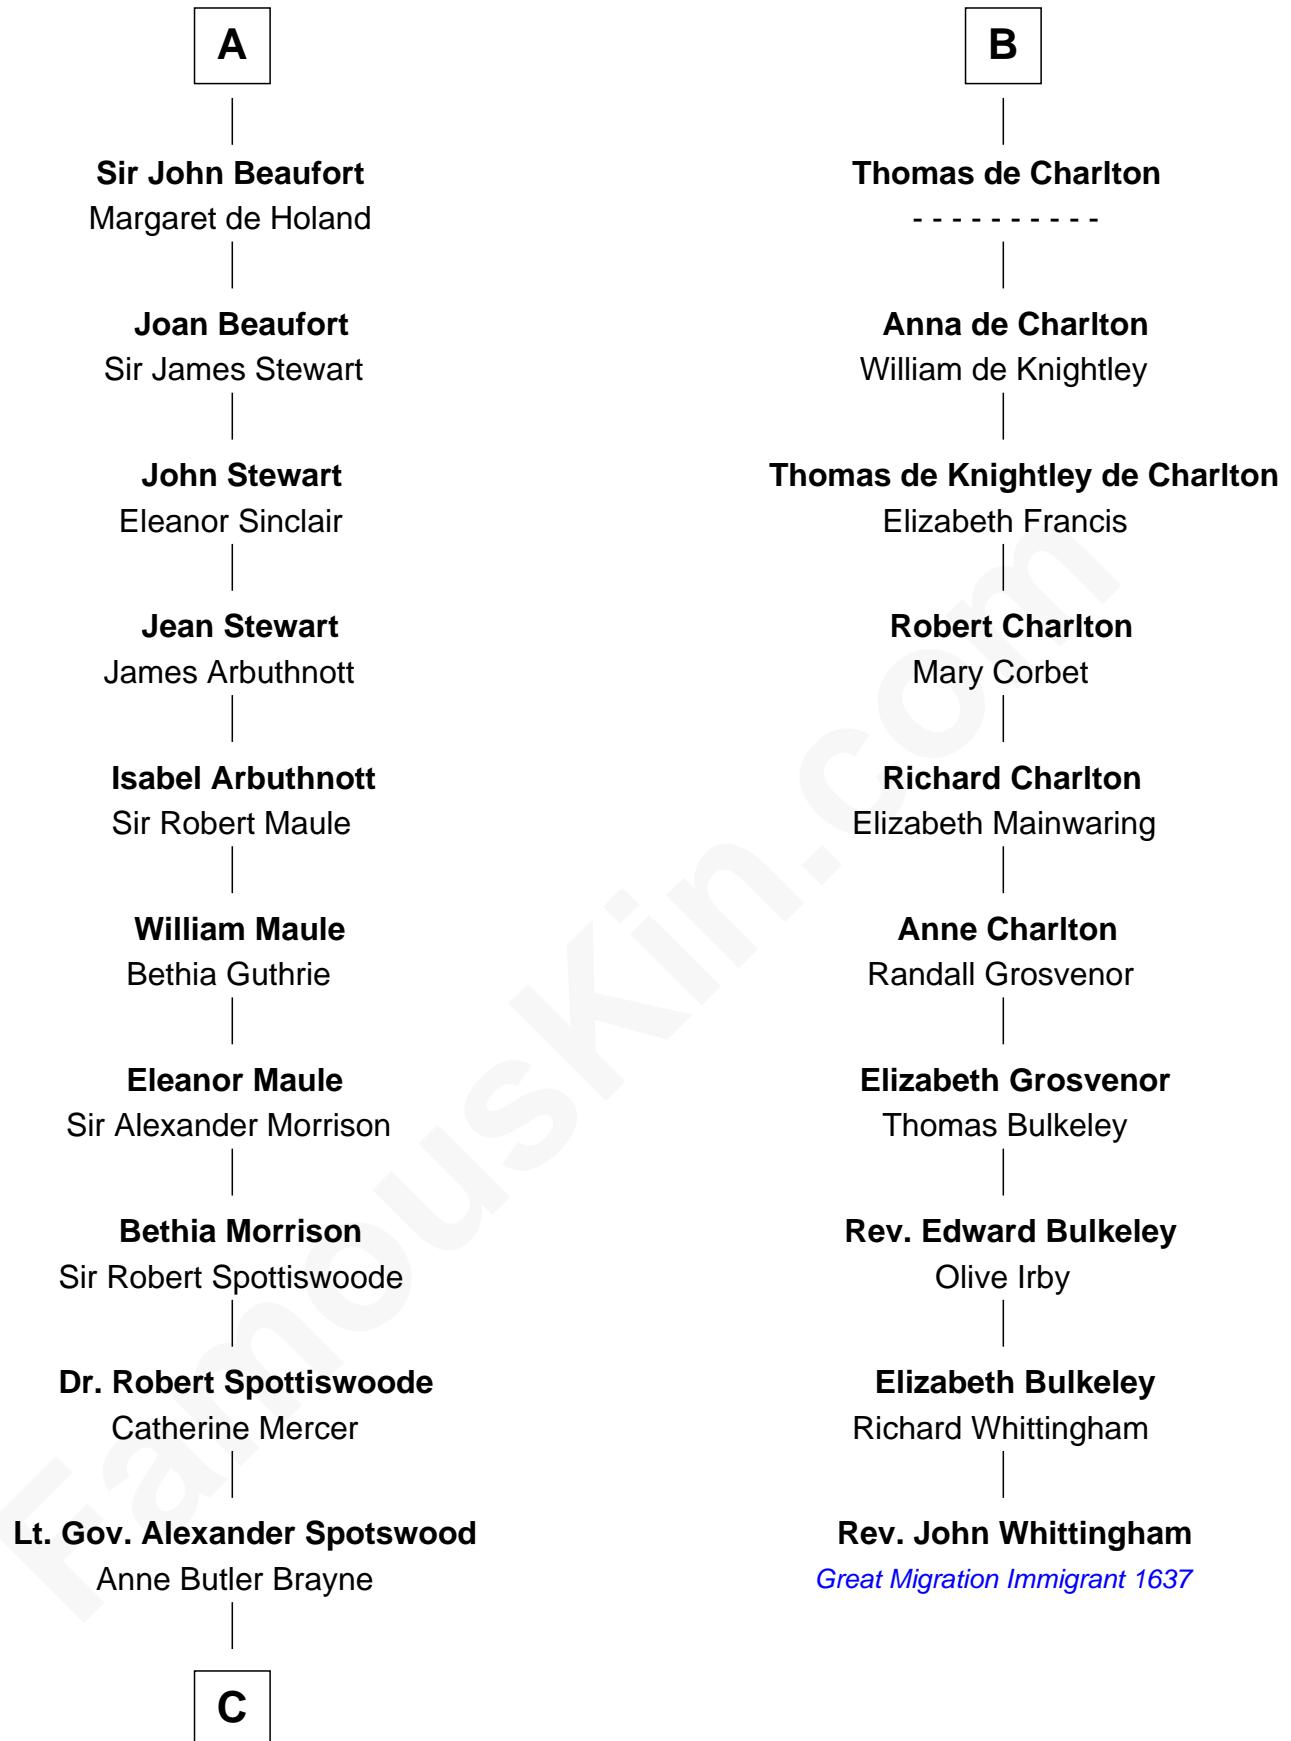

FamousKin.com

Relationship Chart of Helen Keller

Author and Activist

16th cousin 5 times removed of

Rev. John Whittingham

(c1616 - 1639) Great Migration Immigrant 1637

C

—
Anne Catherine Spotswood

Col. Bernard Moore

—
Col. Alexander Spotswood Moore

Elizabeth Aylett

—
Mary Fairfax Moore

David Keller

—
Arthur Henley Keller

Kate Adams

—
Helen Keller