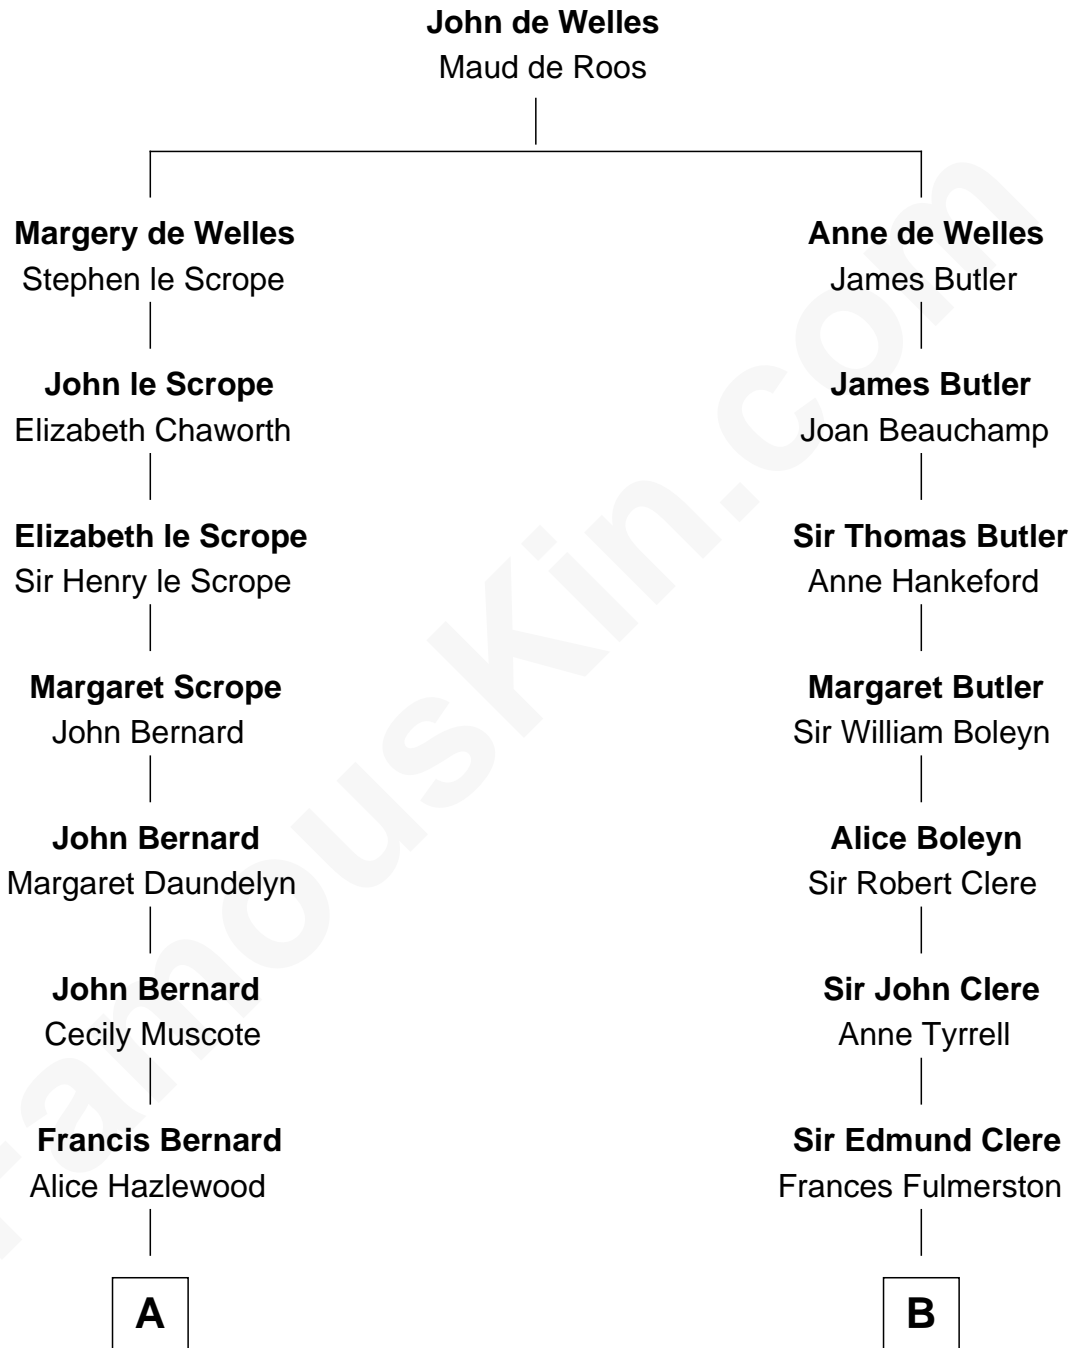

FamousKin.com Relationship Chart of

Helen Keller

Author and Activist

15th cousin 6 times removed of

Sydney Biddle Barrows

Mayflower Madam

C

Helen Eva Ackley
William Gildersleeve Parke

Elizabeth Parke
Percy Ballantine

John Boyd Ballantine
Anne L. Crawford

Jeannette Ballantine
Donald Byers Barrows

Sydney Biddle Barrows
Mayflower Madam