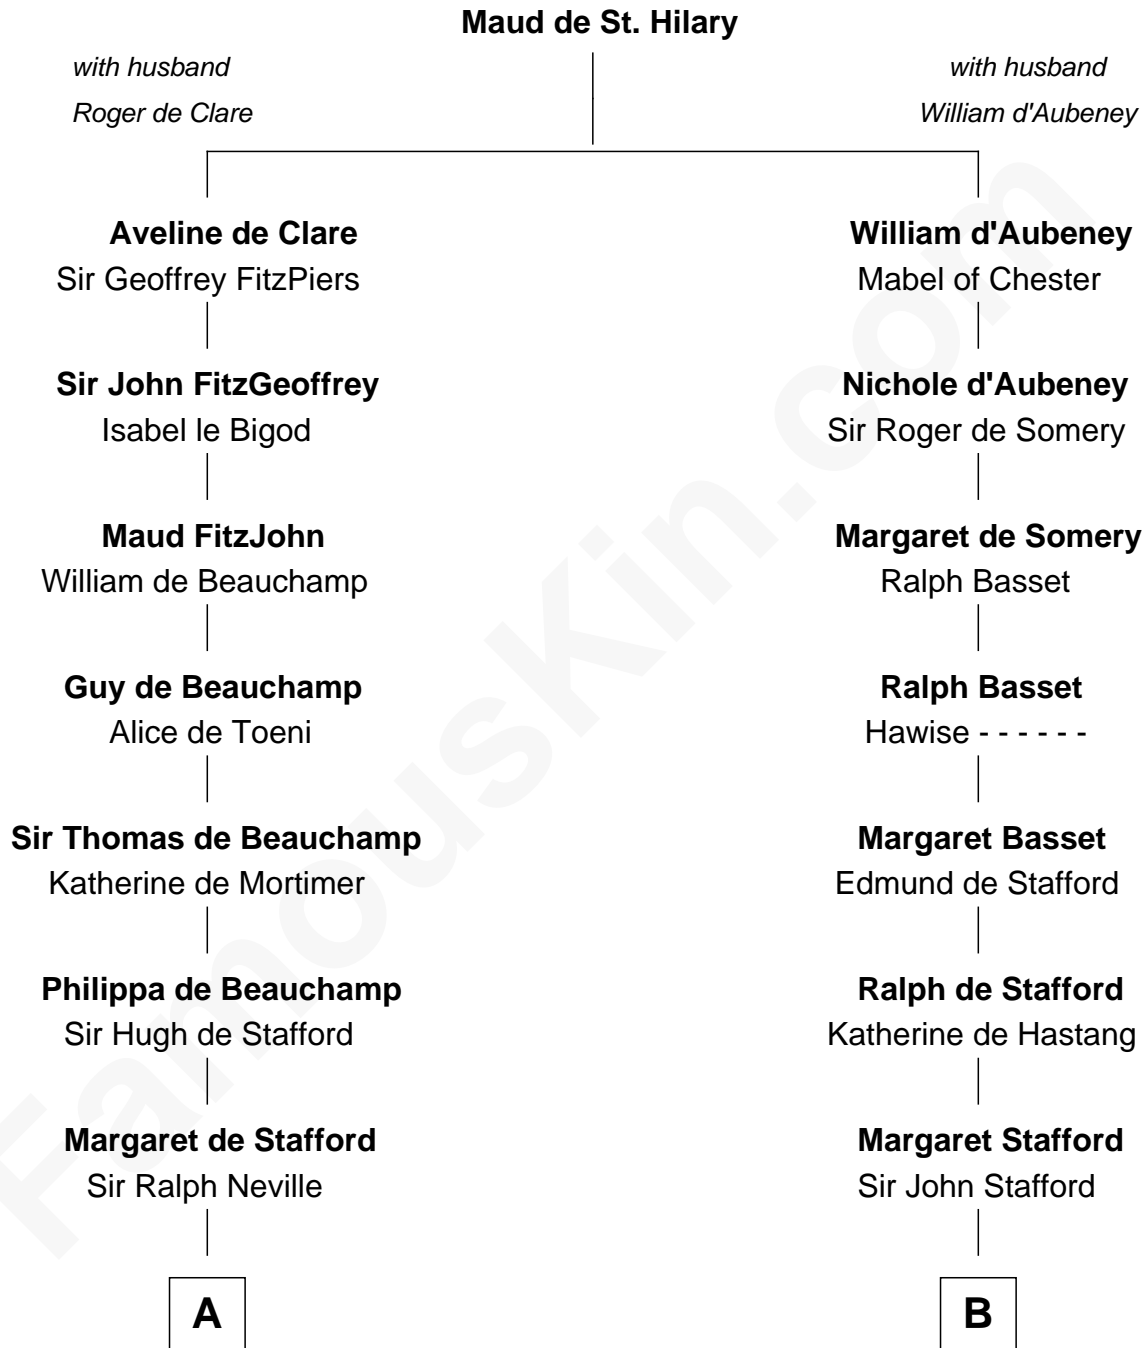

# FamousKin.com Relationship Chart of

**Helen Keller**

*Author and Activist*

20th cousin 1 time removed of

**Robert Townsend**

*Member of the Culper Spy Ring during the American Revolution*

**C**

**Col. Bernard Moore**  
Anne Catherine Spotswood

**Col. Alexander Spotswood Moore**  
Elizabeth Aylett

**Mary Fairfax Moore**  
David Keller

**Arthur Henley Keller**  
Kate Adams

**Helen Keller**  
*Author and Activist*

**D**

**Audrey Almy**  
James Townsend

**Jacob Townsend**  
Phoebe Seaman

**Samuel Townsend**  
Sarah Stoddard

**Robert Townsend**  
*Spy known as "Culper Jr."*