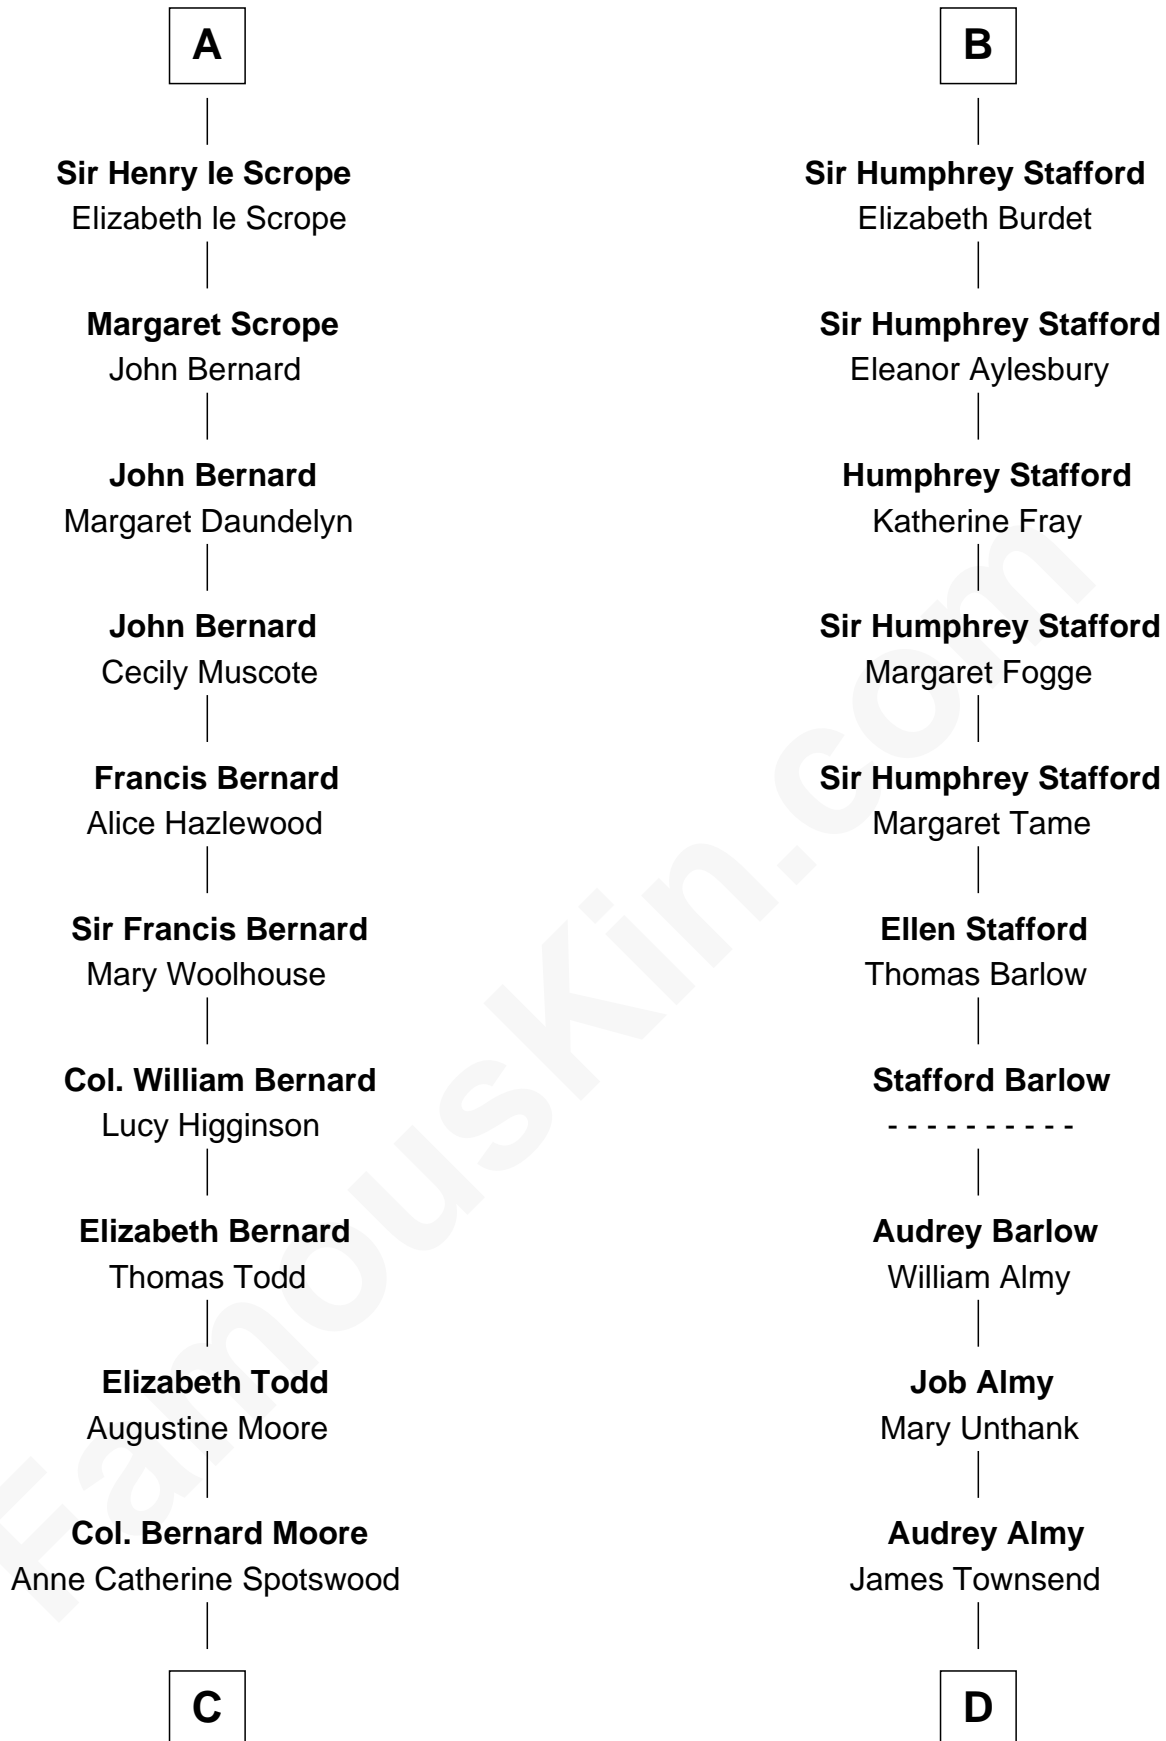

FamousKin.com Relationship Chart of

Helen Keller

Author and Activist

19th cousin 1 time removed of

Robert Townsend

Member of the Culper Spy Ring during the American Revolution

Sir William Longespee

Ela of Salisbury

Sir Warin Trussell

Maud Trussell

Sir John de Hastang

Maud de Hastang

Ralph Stafford

B

C

Col. Alexander Spotswood Moore

Elizabeth Aylett

Mary Fairfax Moore

David Keller

Arthur Henley Keller

Kate Adams

Helen Keller

Author and Activist

D

Jacob Townsend

Phoebe Seaman

Samuel Townsend

Sarah Stoddard

Robert Townsend

Spy known as "Culper Jr."