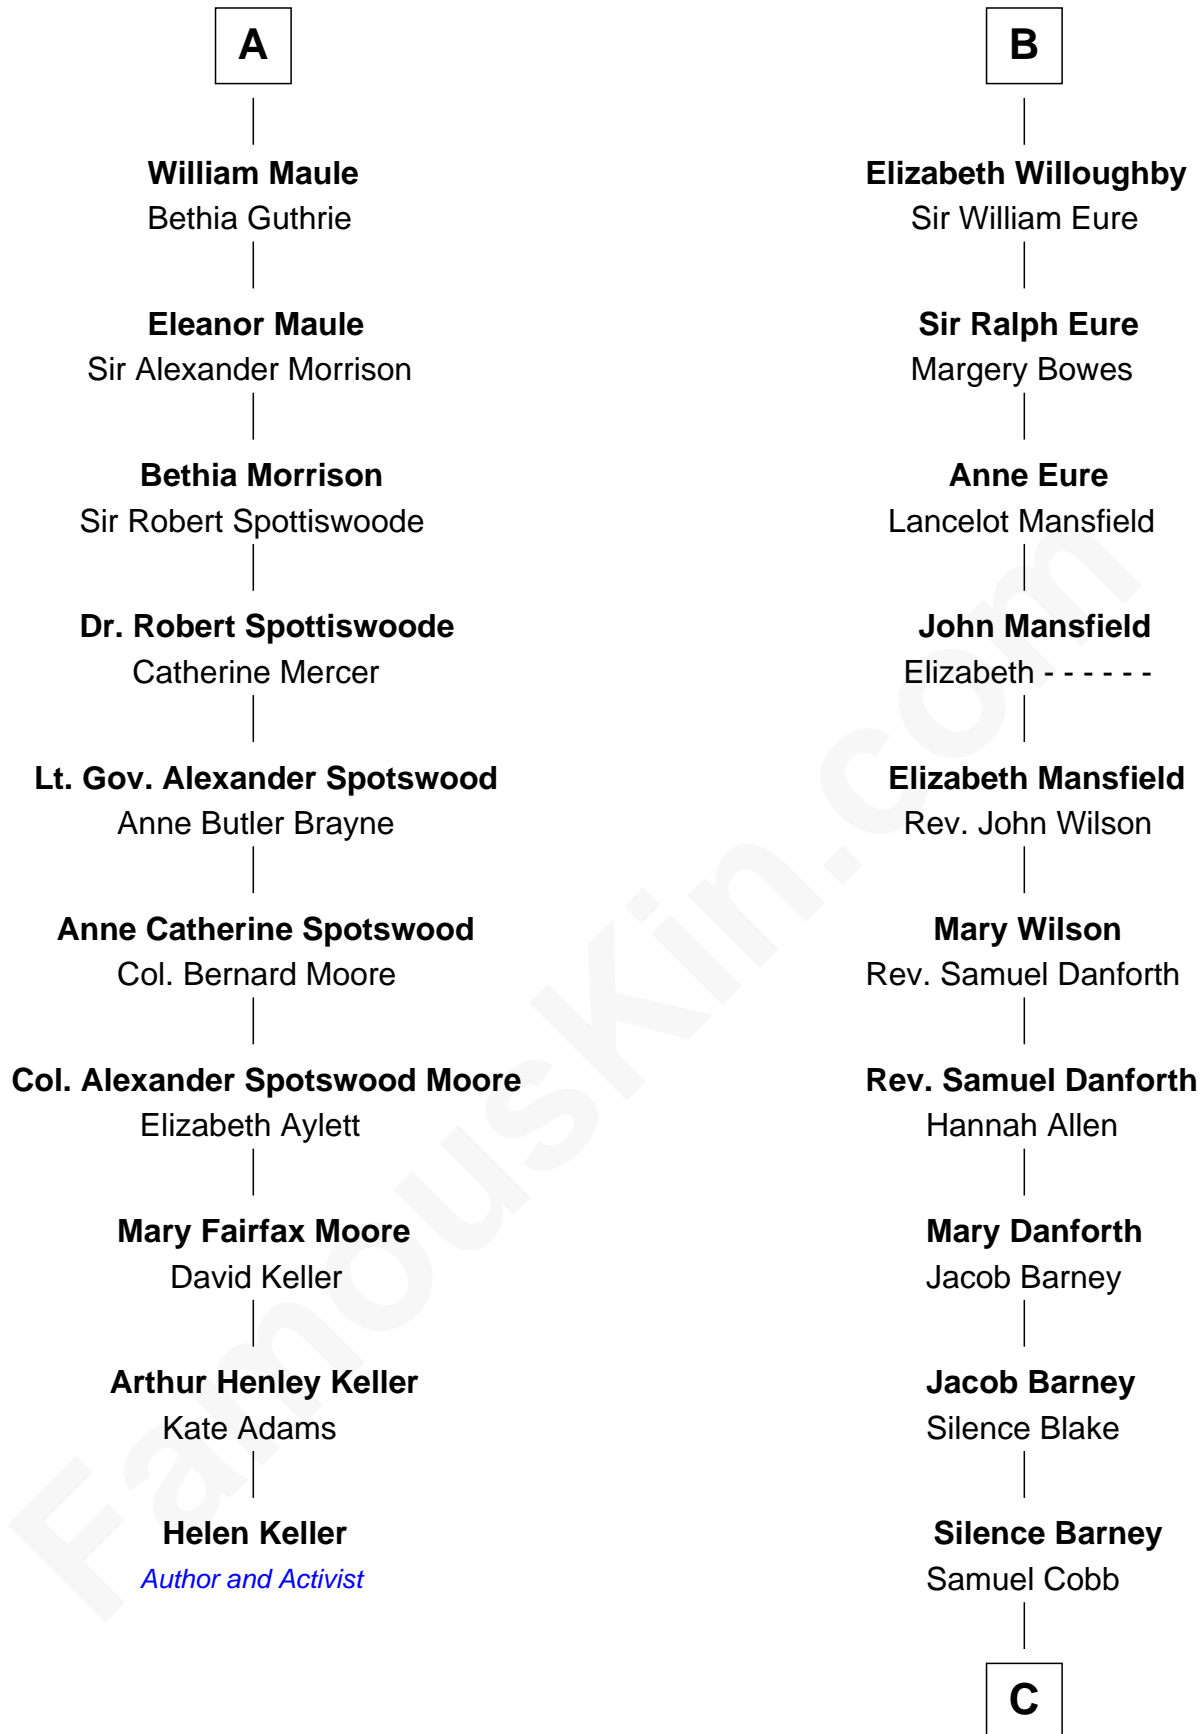

# FamousKin.com Relationship Chart of

**Helen Keller**

*Author and Activist*

16th cousin 5 times removed of

**Sandra Day O'Connor**

*First Female U.S. Supreme Court Justice*

**C**

—  
**Lettice Carlyle Cobb**

Luke Day  
—

**Hollis Day**

Eliza L. Flanders  
—

**Henry Clay Day**

Alice Edith Hilton  
—

**Henry R. Day**

Ada Mae Wilkey  
—

**Sandra Day O'Connor**

*U.S. Supreme Court Justice*

FamousKin.com