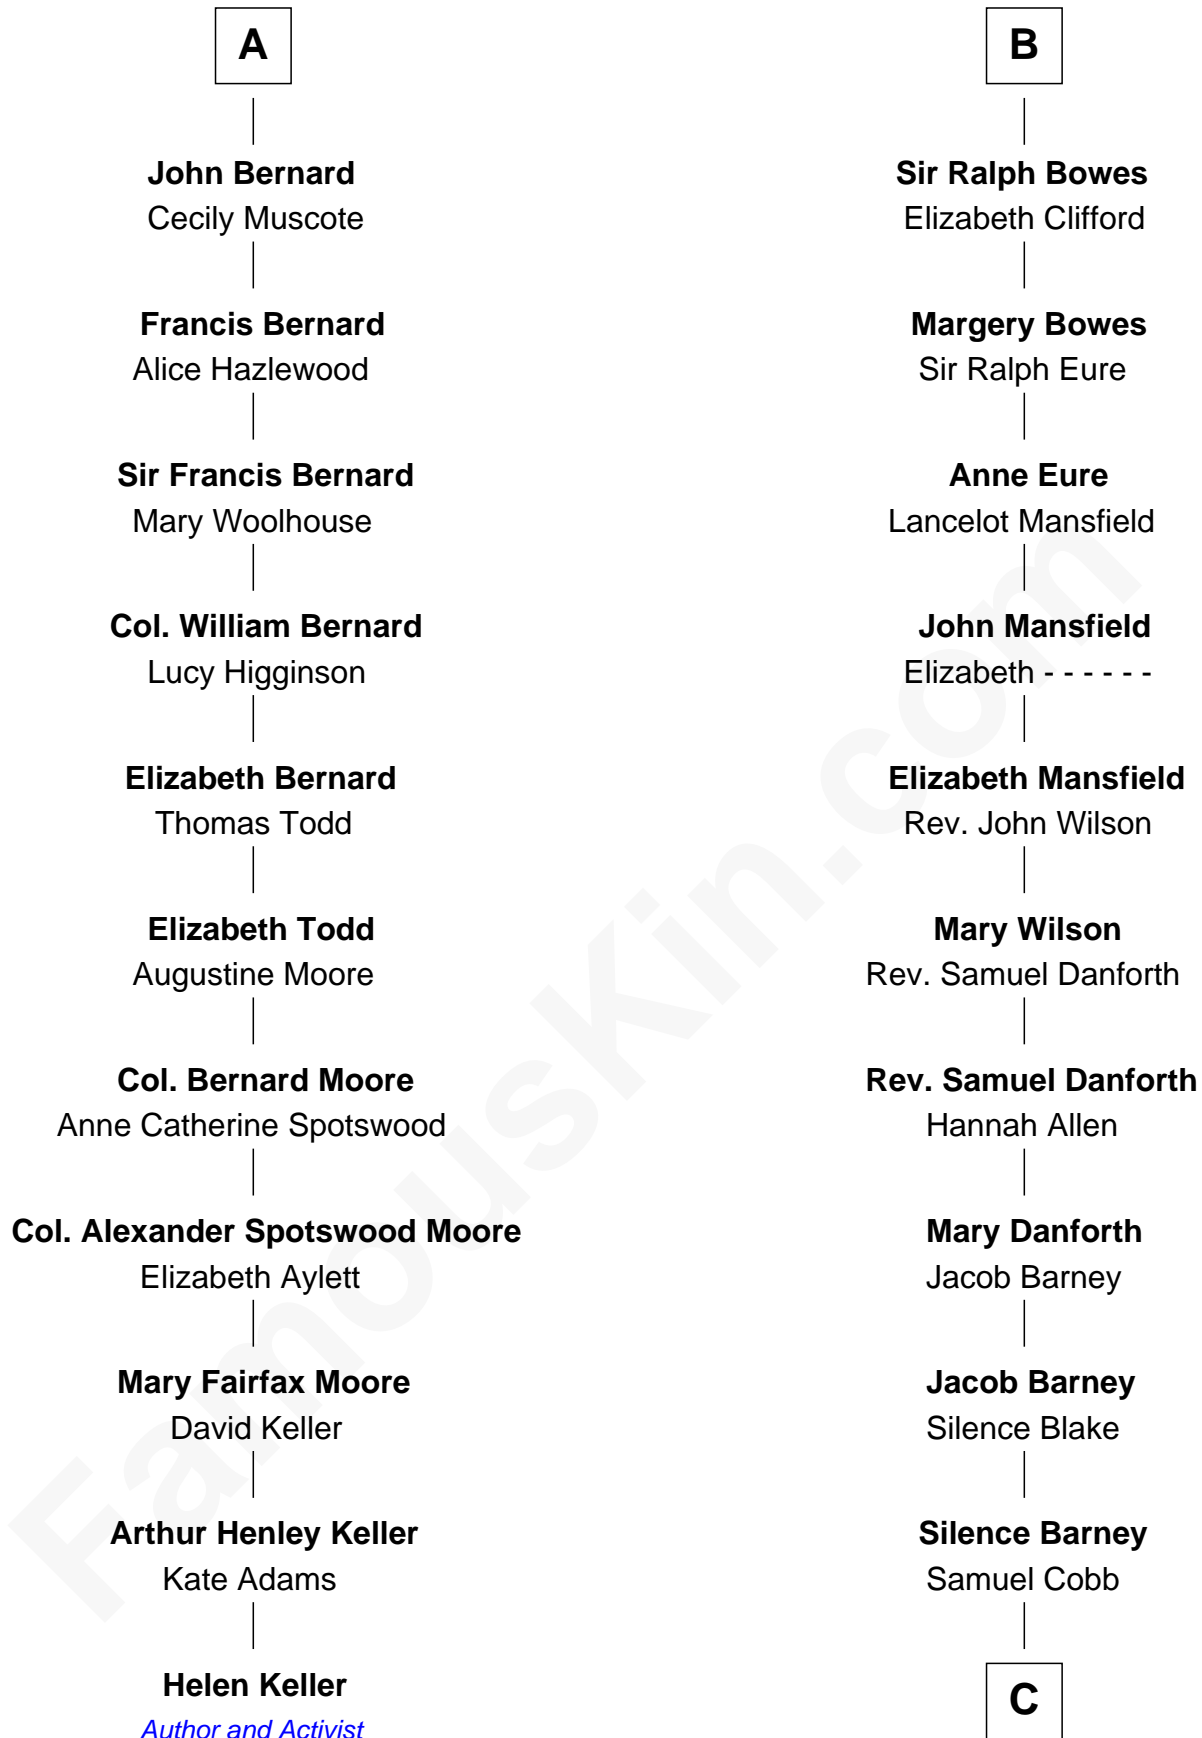

FamousKin.com

Relationship Chart of Helen Keller

Author and Activist

17th cousin 4 times removed of

Sandra Day O'Connor

First Female U.S. Supreme Court Justice

C

Lettice Carlyle Cobb

Luke Day

Hollis Day

Eliza L. Flanders

Henry Clay Day

Alice Edith Hilton

Henry R. Day

Ada Mae Wilkey

Sandra Day O'Connor