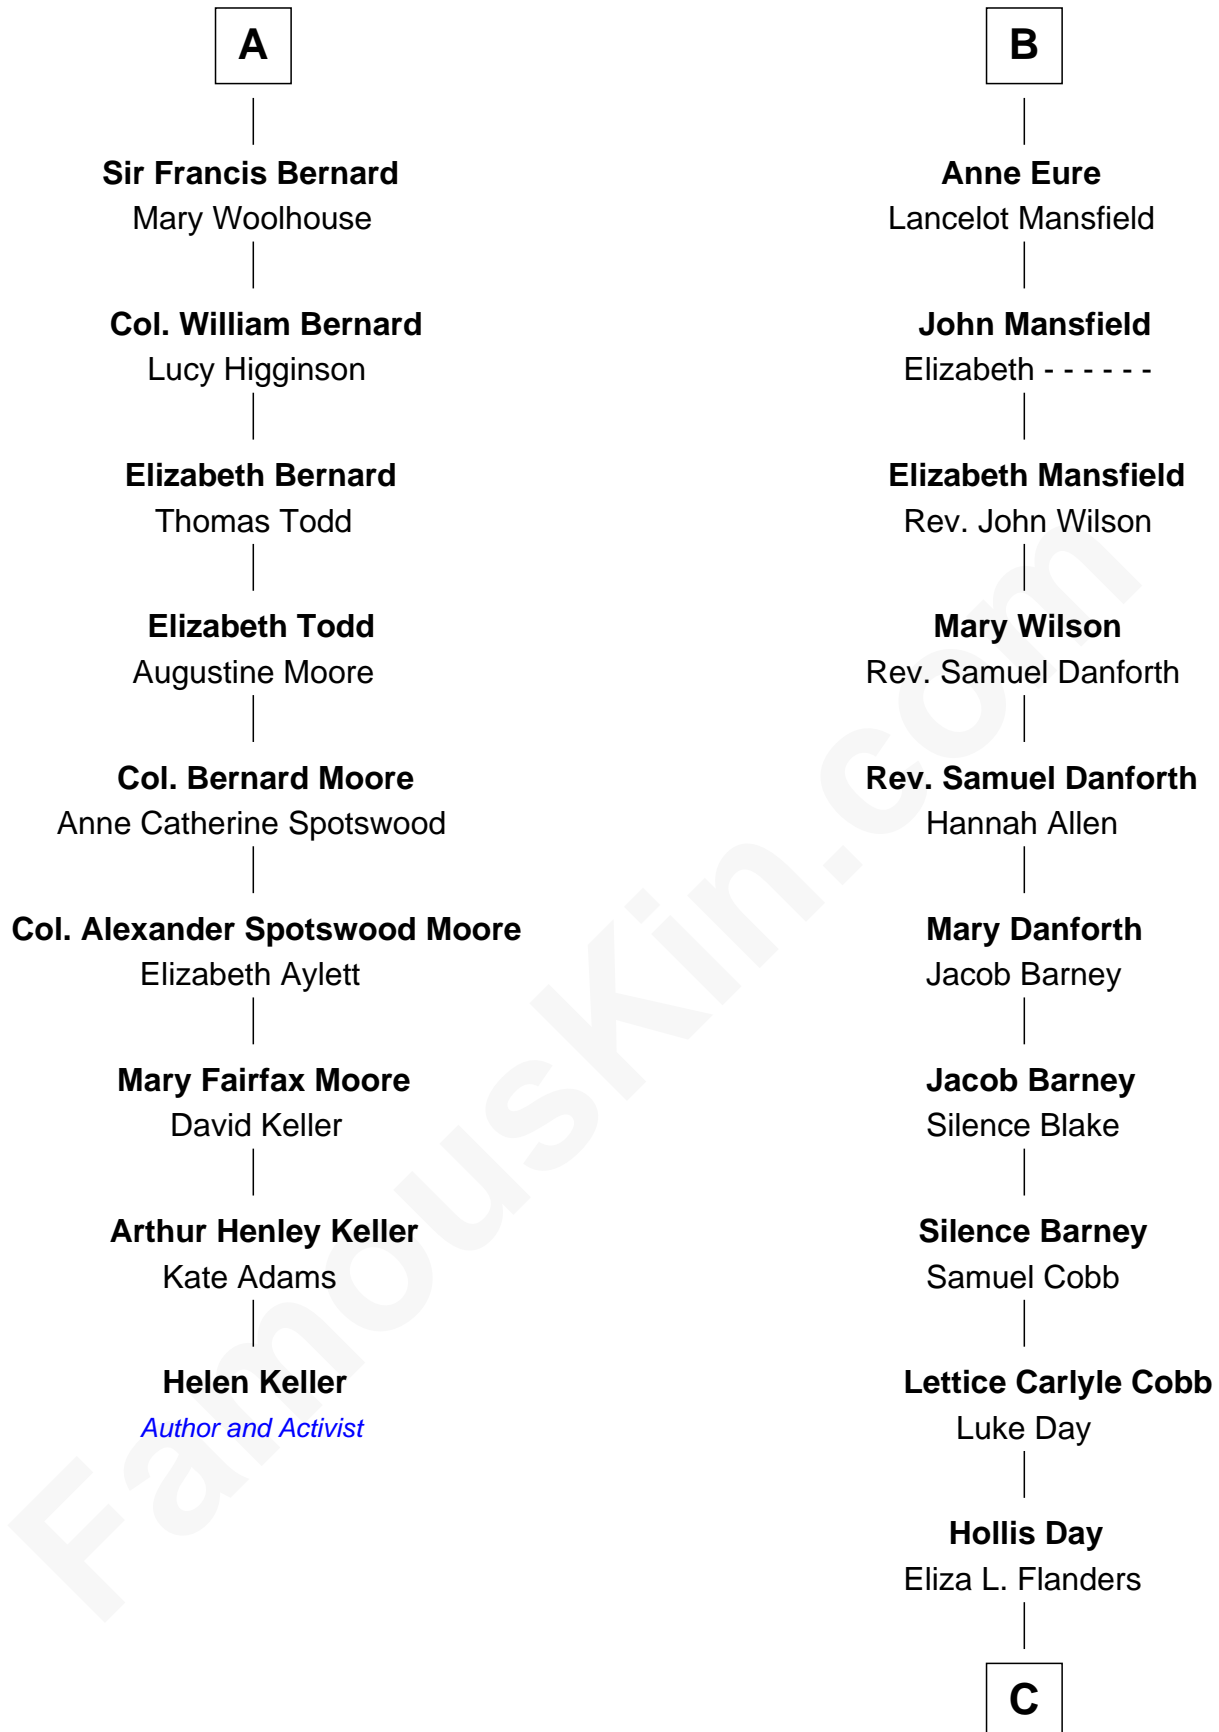

# FamousKin.com Relationship Chart of

**Helen Keller**

*Author and Activist*

15th cousin 4 times removed of

**Sandra Day O'Connor**

*First Female U.S. Supreme Court Justice*

**C**

**Henry Clay Day**  
Alice Edith Hilton

**Henry R. Day**  
Ada Mae Wilkey

**Sandra Day O'Connor**  
*U.S. Supreme Court Justice*

FamousKin.com