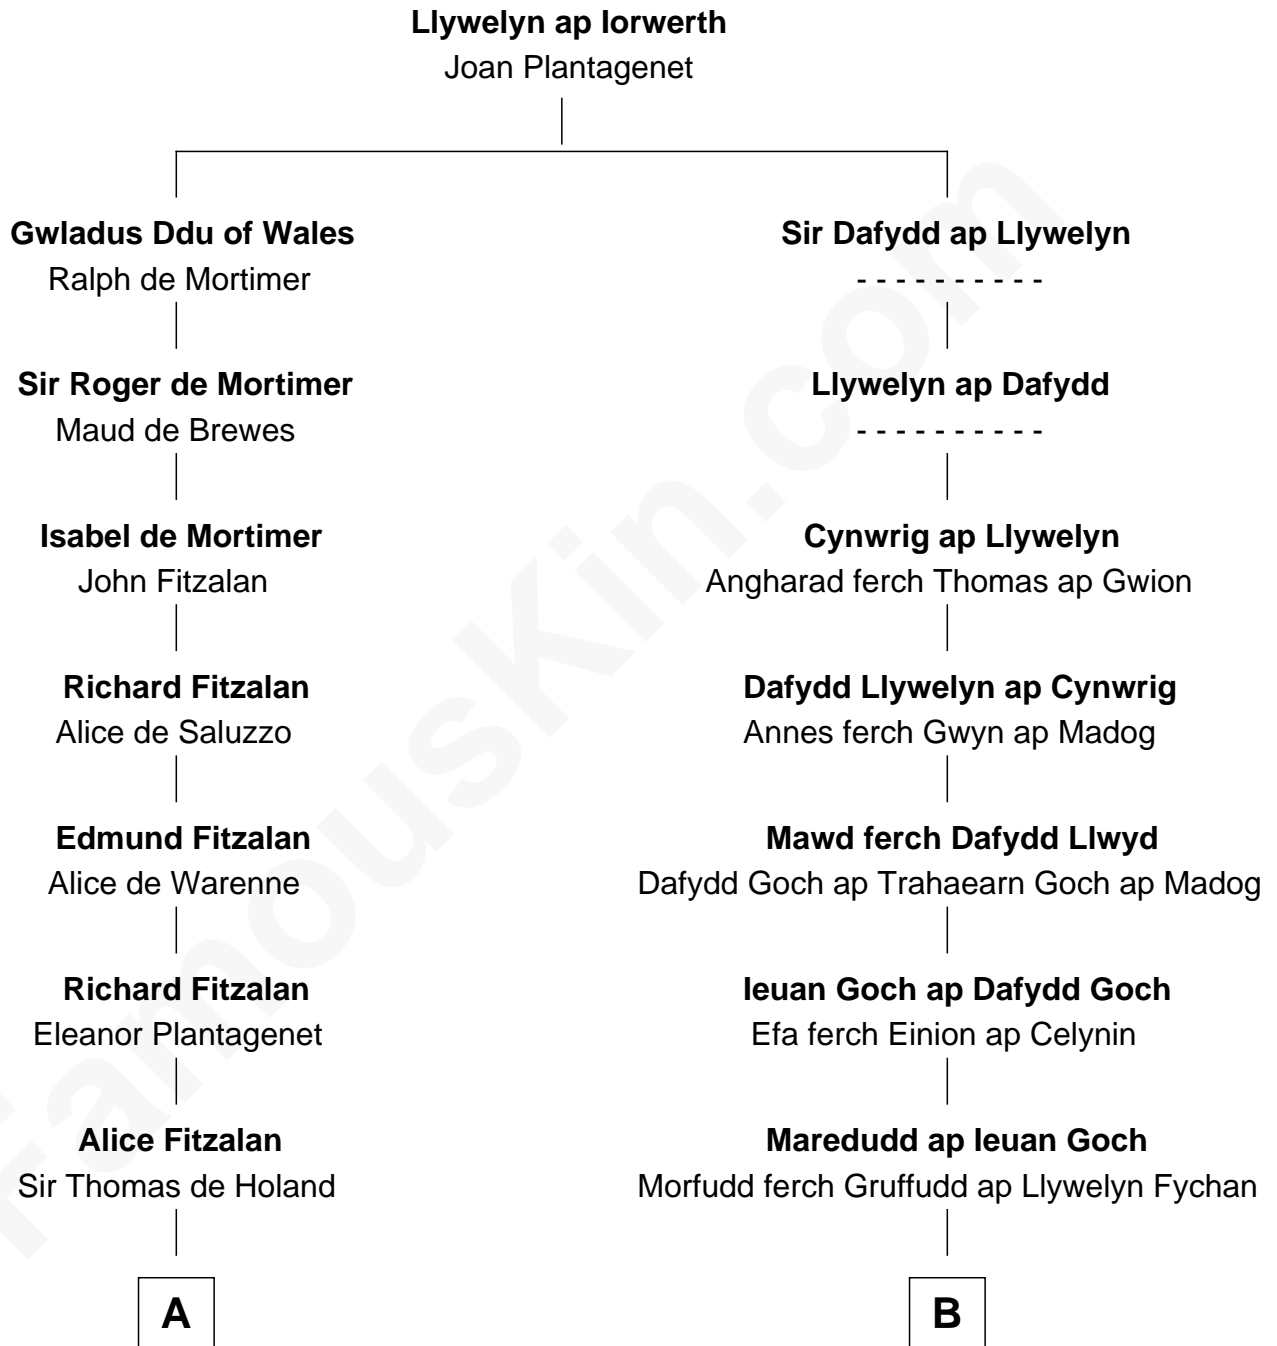

FamousKin.com Relationship Chart of

Helen Keller

Author and Activist

16th cousin 5 times removed of

Elihu Yale

Benefactor and Namesake of Yale College

C

—
Anne Catherine Spotswood

Col. Bernard Moore

—
Col. Alexander Spotswood Moore

Elizabeth Aylett

—
Mary Fairfax Moore

David Keller

—
Arthur Henley Keller

Kate Adams

—
Helen Keller