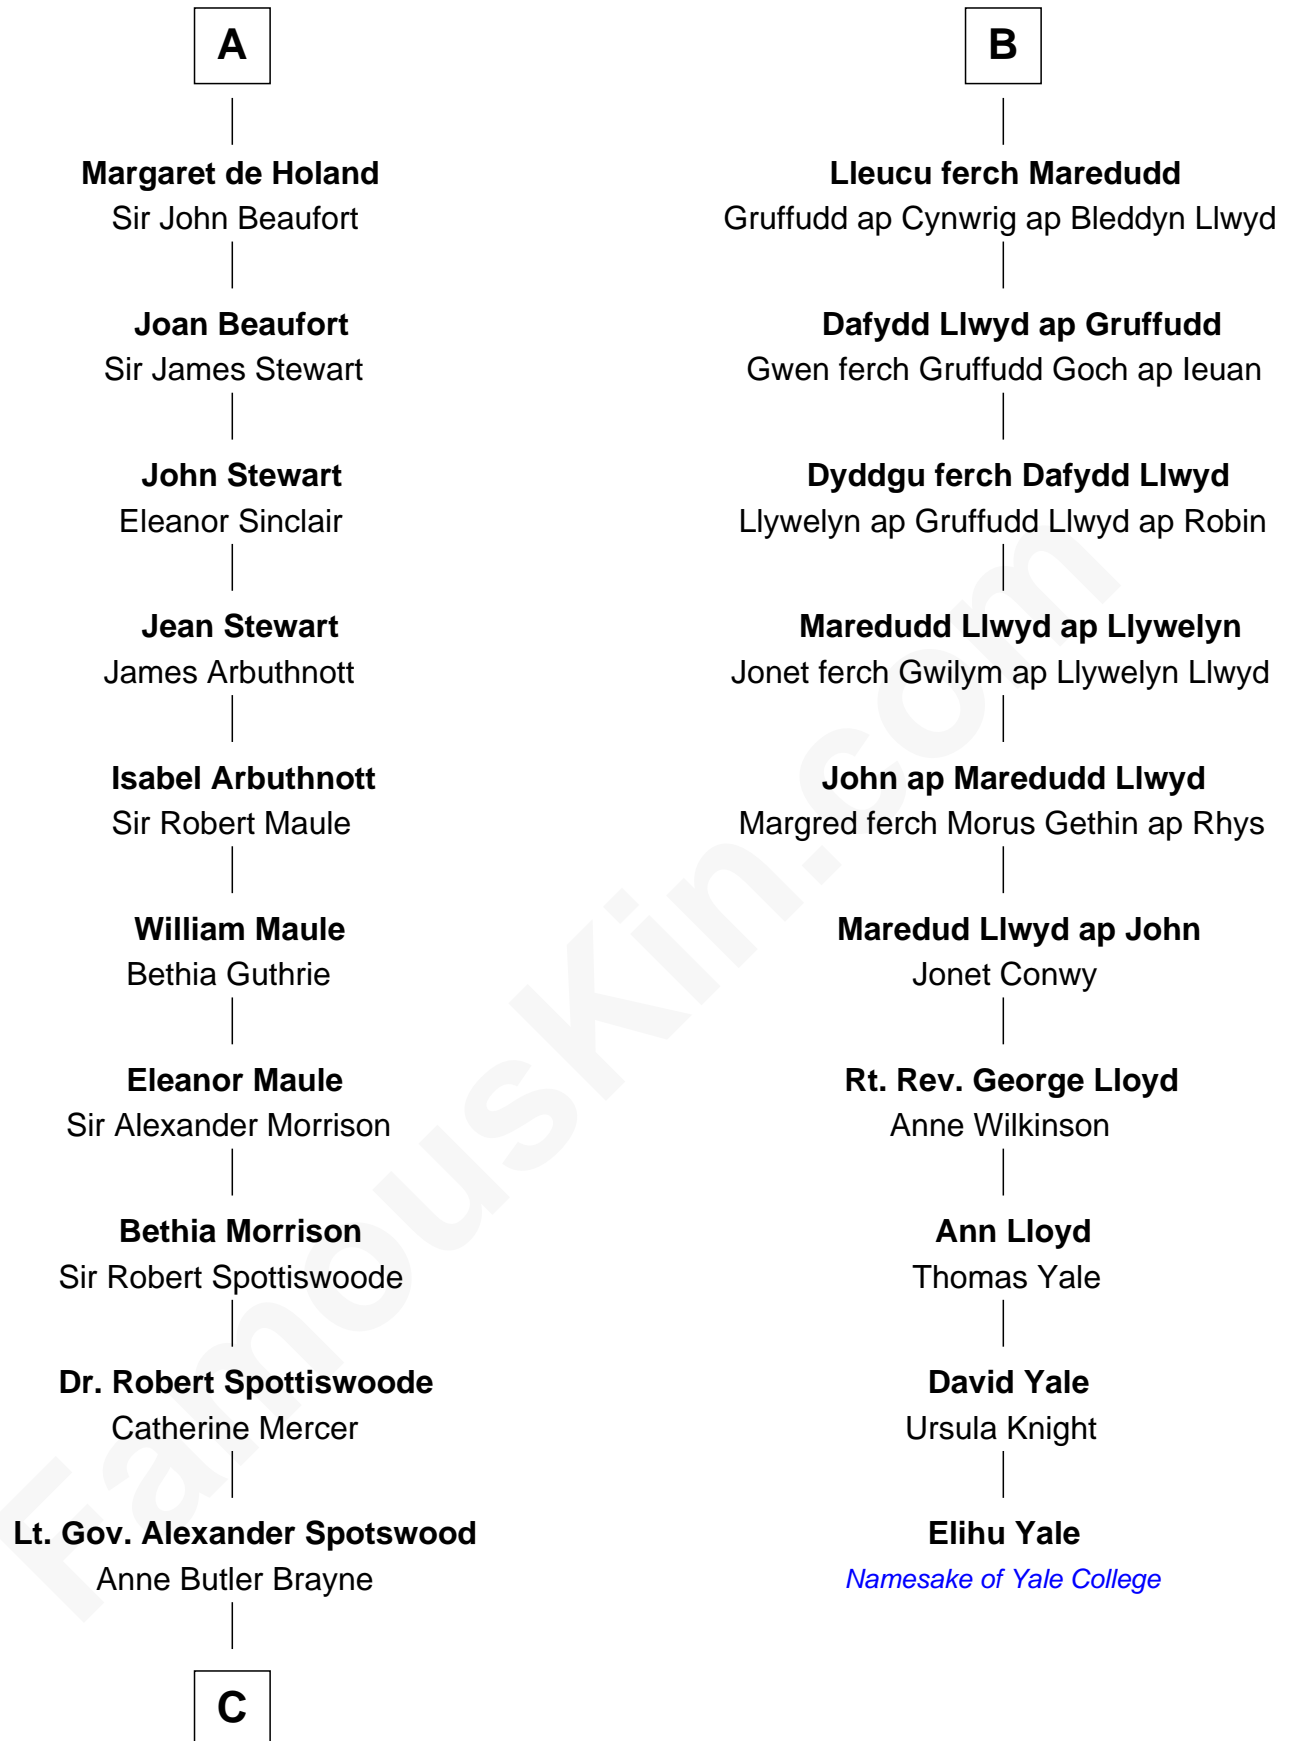

FamousKin.com Relationship Chart of

Helen Keller

Author and Activist

16th cousin 5 times removed of

Elihu Yale

Benefactor and Namesake of Yale College

C

—
Anne Catherine Spotswood

Col. Bernard Moore

—
Col. Alexander Spotswood Moore

Elizabeth Aylett

—
Mary Fairfax Moore

David Keller

—
Arthur Henley Keller

Kate Adams

—
Helen Keller