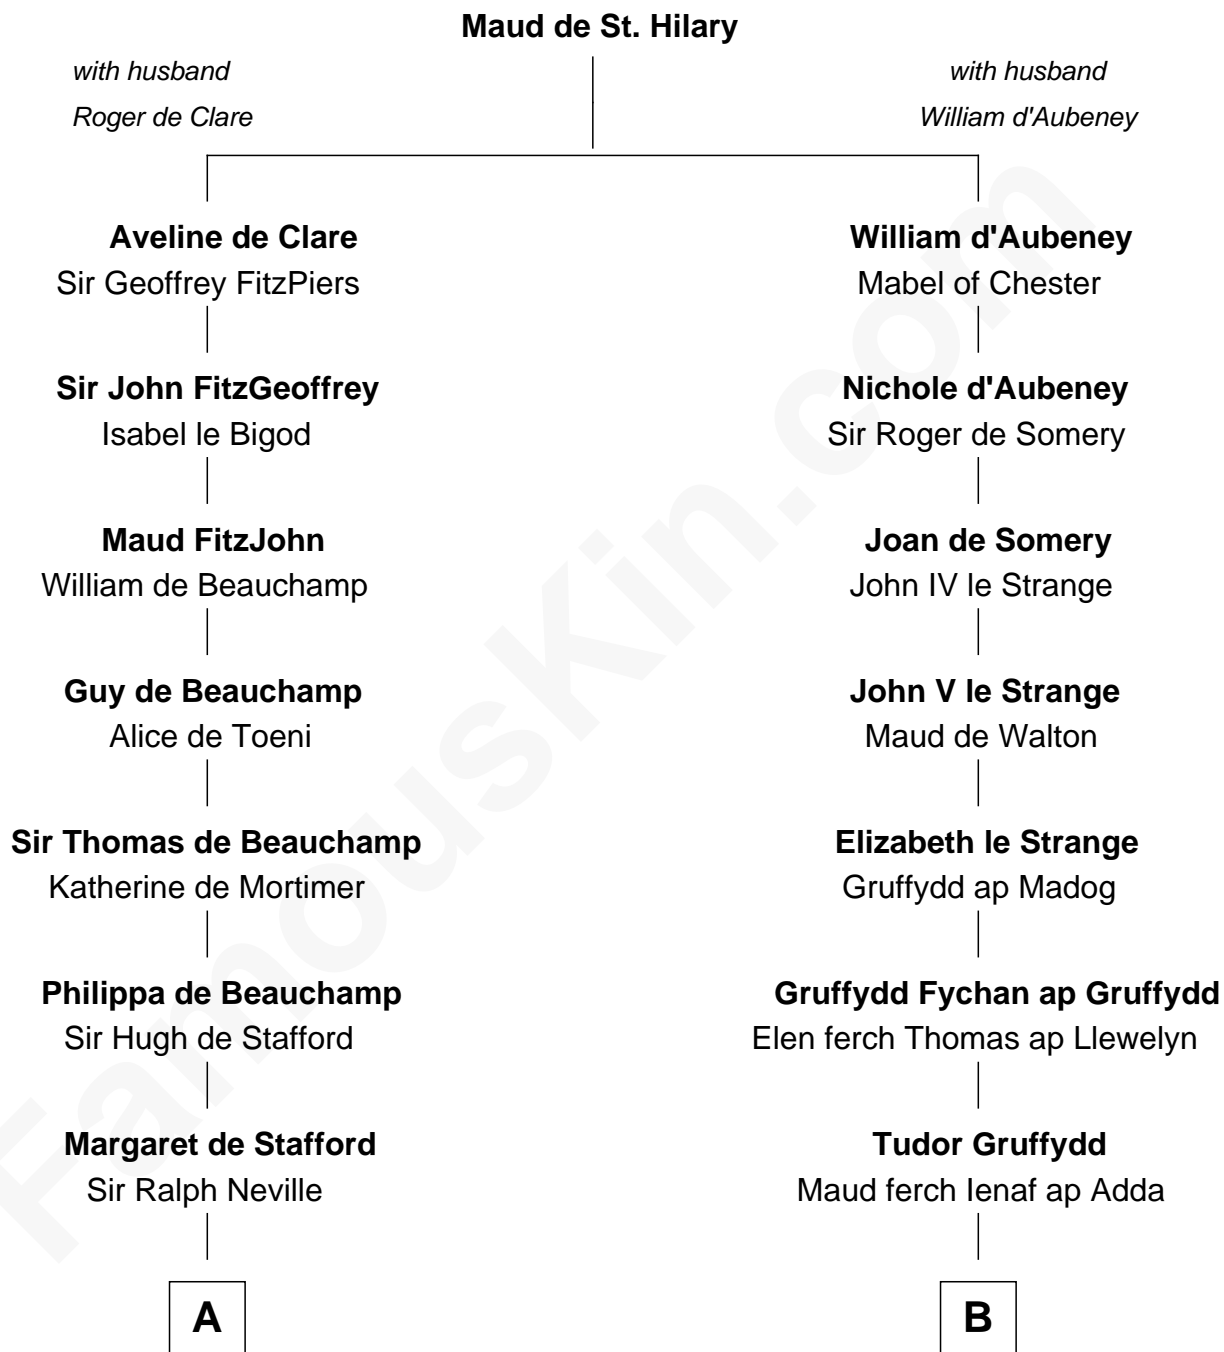

FamousKin.com Relationship Chart of

Helen Keller

Author and Activist

14th cousin 7 times removed of

Elihu Yale

Benefactor and Namesake of Yale College

C

Col. Bernard Moore

Anne Catherine Spotswood

Col. Alexander Spotswood Moore

Elizabeth Aylett

Mary Fairfax Moore

David Keller

Arthur Henley Keller

Kate Adams

Helen Keller