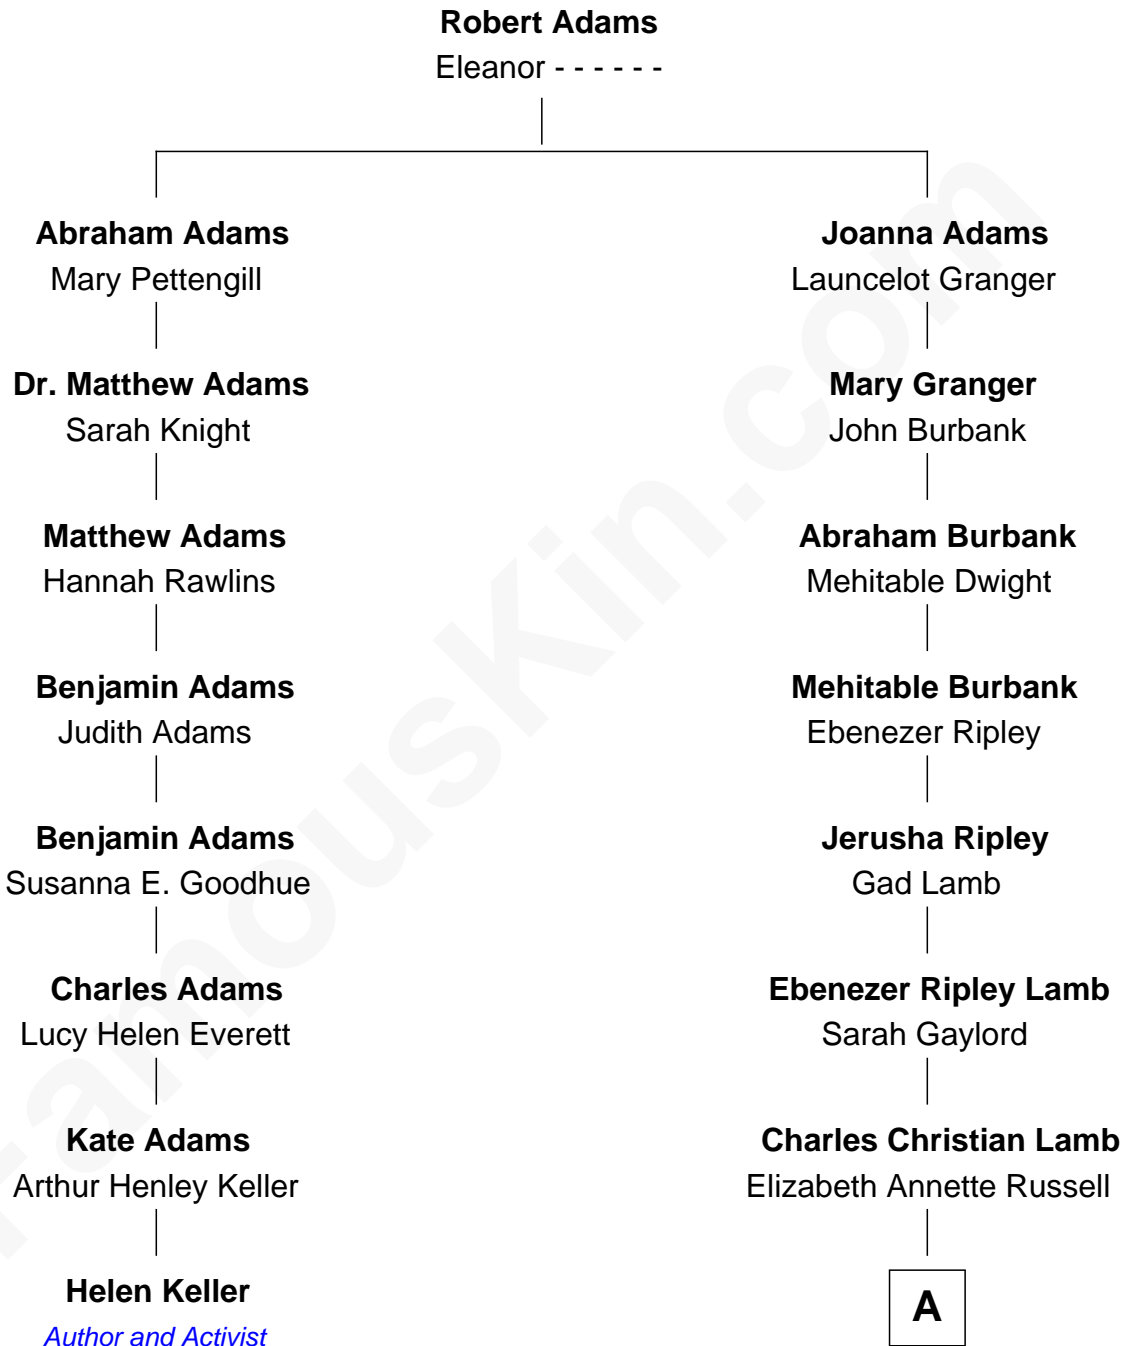

FamousKin.com Relationship Chart of

Helen Keller

Author and Activist

7th cousin 3 times removed of

Christopher Reeve

Movie Actor

A

Bert Israel Lamb

Harriet Davis

Horace Rand Lamb

Beatrice Louise Pitney

Barbara Pitney Lamb

Franklin D'Olier Reeve

Christopher Reeve

Movie Actor