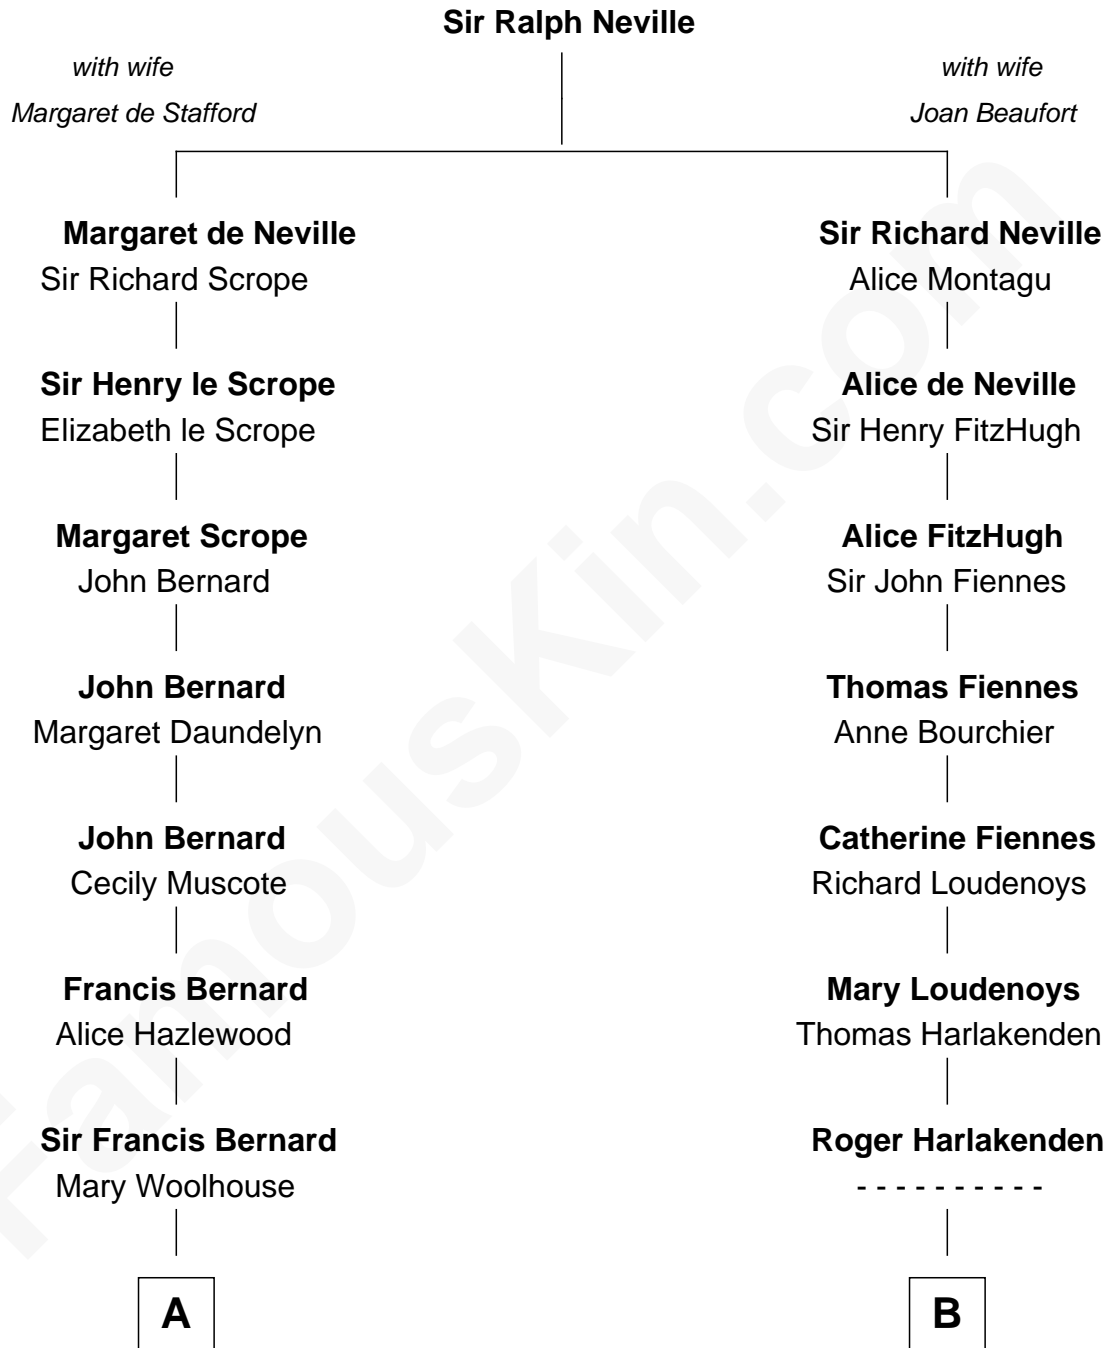

FamousKin.com Relationship Chart of

Helen Keller

Author and Activist

14th cousin 5 times removed of

Anne Baxter

Movie Actress

C

Frank Lloyd Wright

Catherine L. Tobin

Catherine Dorothy Wright

Kenneth Stuart Baxter

Anne Baxter

Movie Actress

FamousKin.com