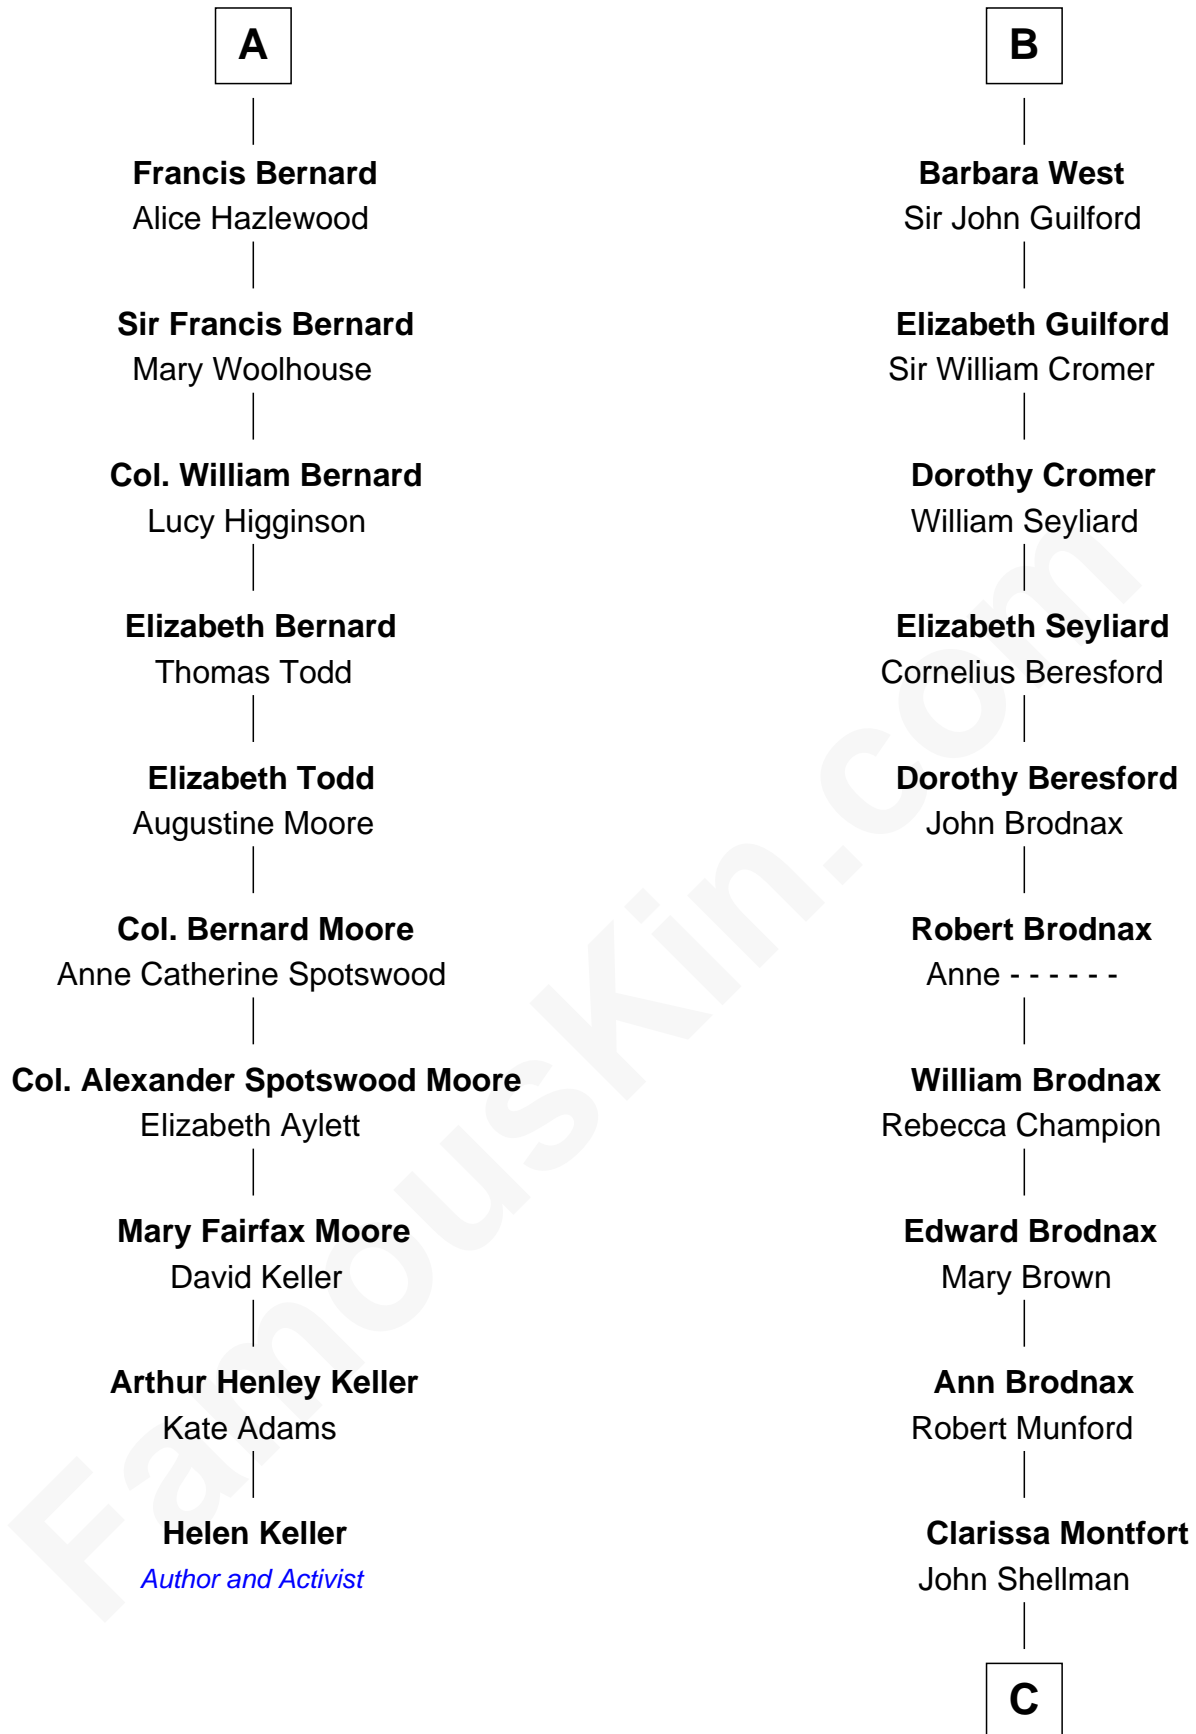

FamousKin.com

Relationship Chart of

Helen Keller

Author and Activist

16th cousin 5 times removed of

George H. W. Bush
41st U.S. President

C

—
Susan Montfort Shellman

Samuel Howard Fay

—
Harriet Eleanor Fay

Rev. James Smith Bush

—
Samuel Prescott Bush

Flora Sheldon

—
Prescott Sheldon Bush

Dorothy Wear Walker

—
George H. W. Bush