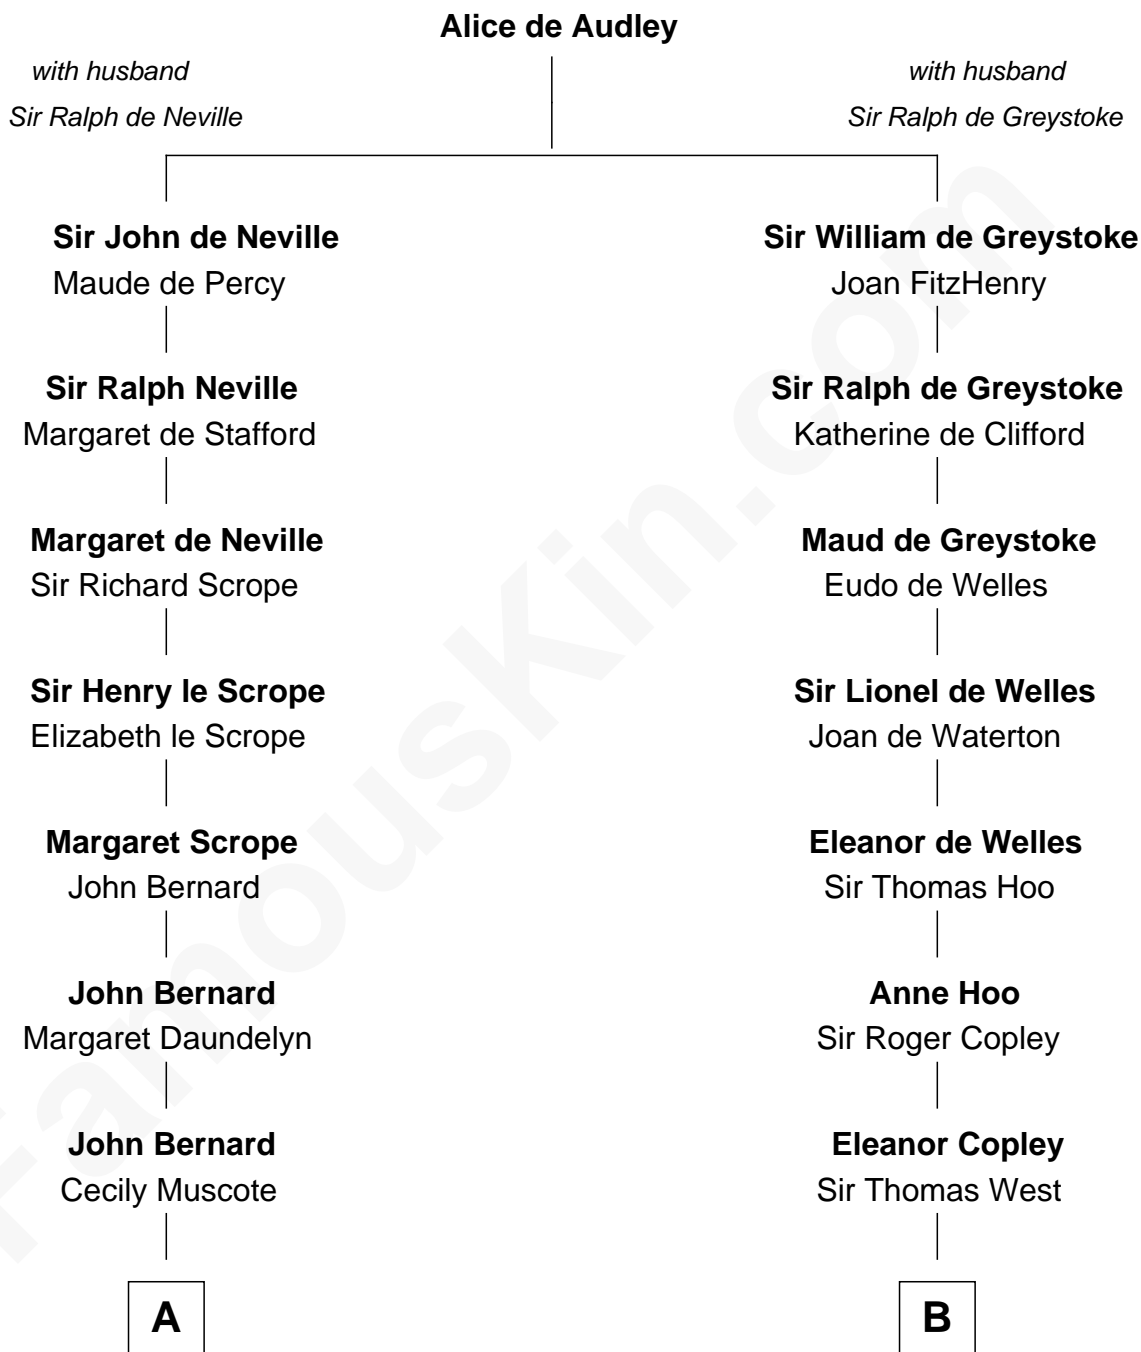

FamousKin.com

Relationship Chart of

Helen Keller

Author and Activist

16th cousin 5 times removed of

George H. W. Bush
41st U.S. President

C

—
Susan Montfort Shellman

Samuel Howard Fay

—
Harriet Eleanor Fay

Rev. James Smith Bush

—
Samuel Prescott Bush

Flora Sheldon

—
Prescott Sheldon Bush

Dorothy Wear Walker

—
George H. W. Bush

41st U.S. President

FamousKin.com