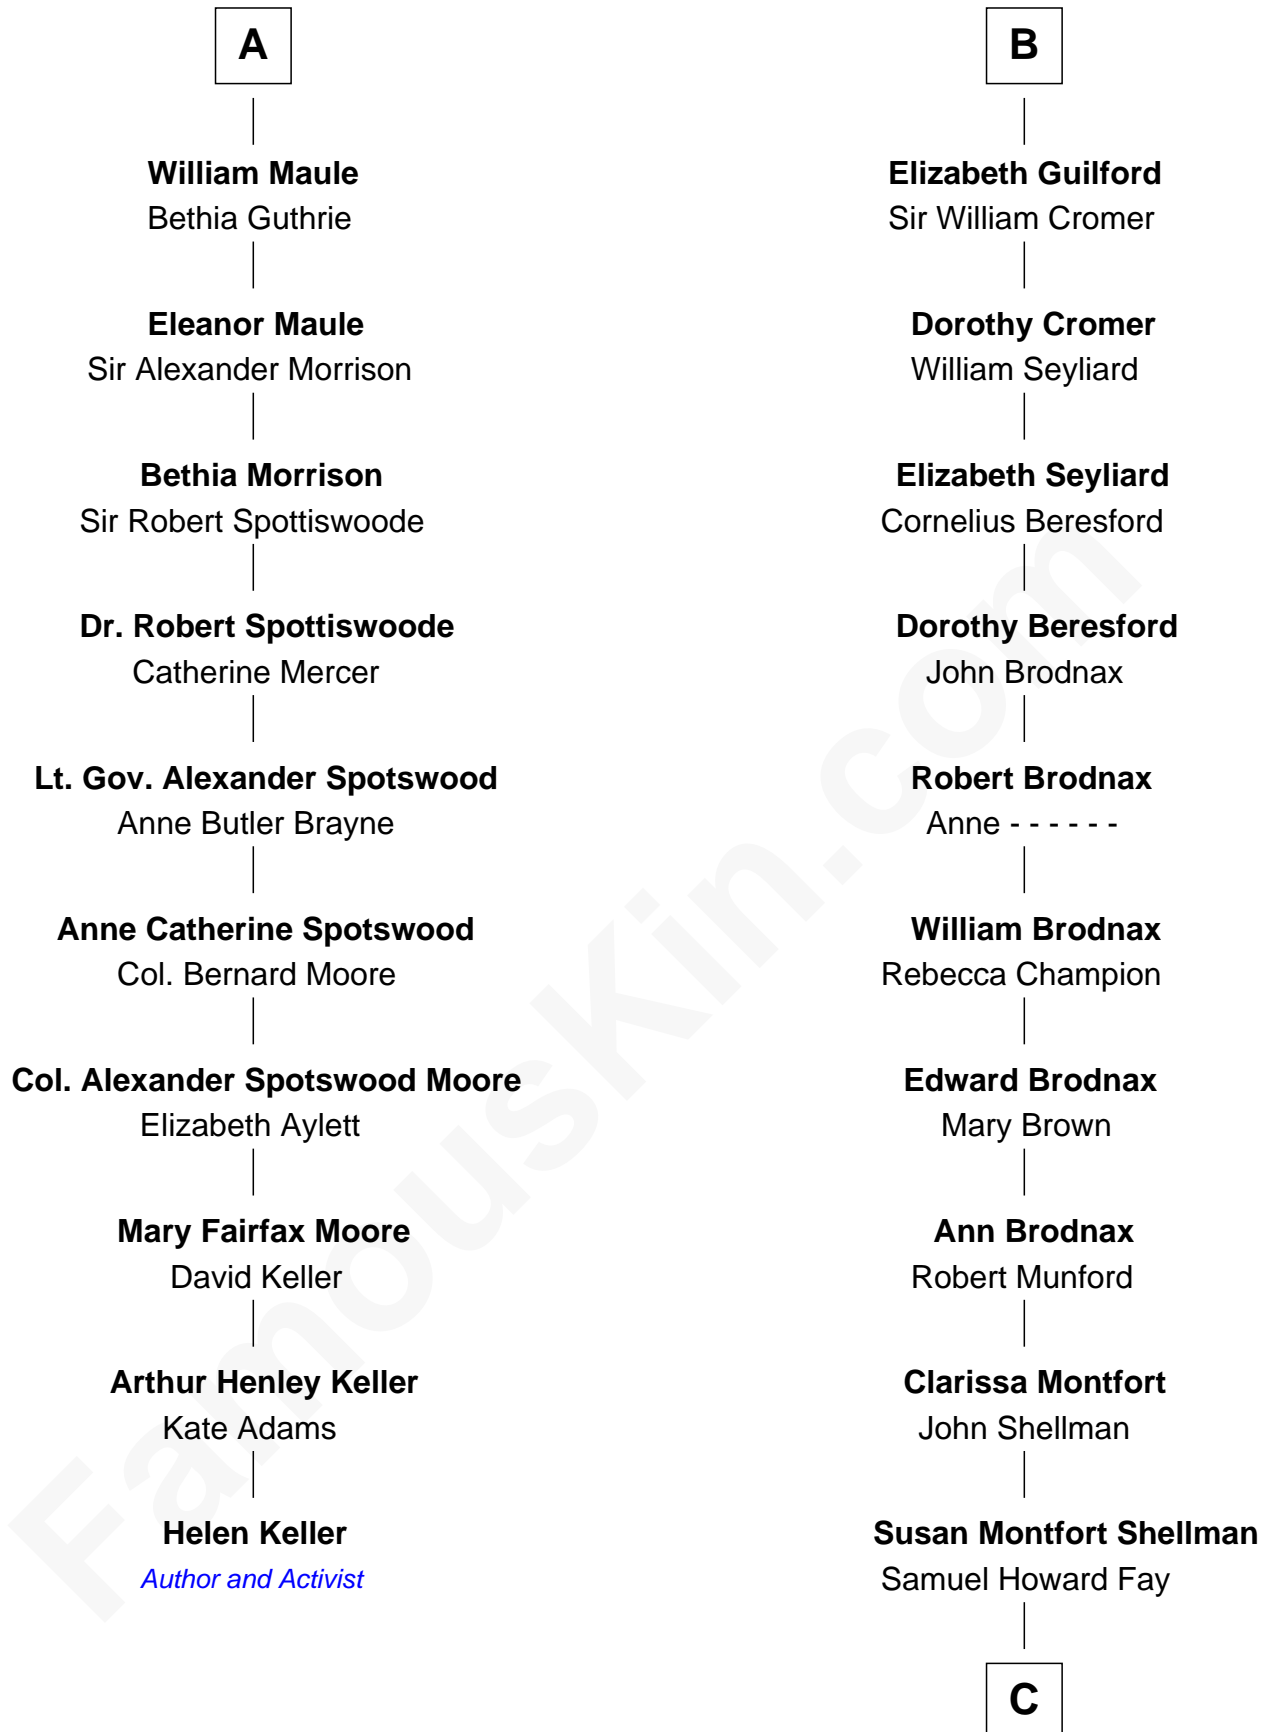

## Relationship Chart of

### Helen Keller

*Author and Activist*

16th cousin 4 times removed of

**George H. W. Bush**  
*41st U.S. President*

**Sir Robert de Holland**  
Maude la Zouche

**C**

**Harriet Eleanor Fay**  
Rev. James Smith Bush

**Samuel Prescott Bush**  
Flora Sheldon

**Prescott Sheldon Bush**  
Dorothy Wear Walker

**George H. W. Bush**  
*41st U.S. President*

FamousKin.com