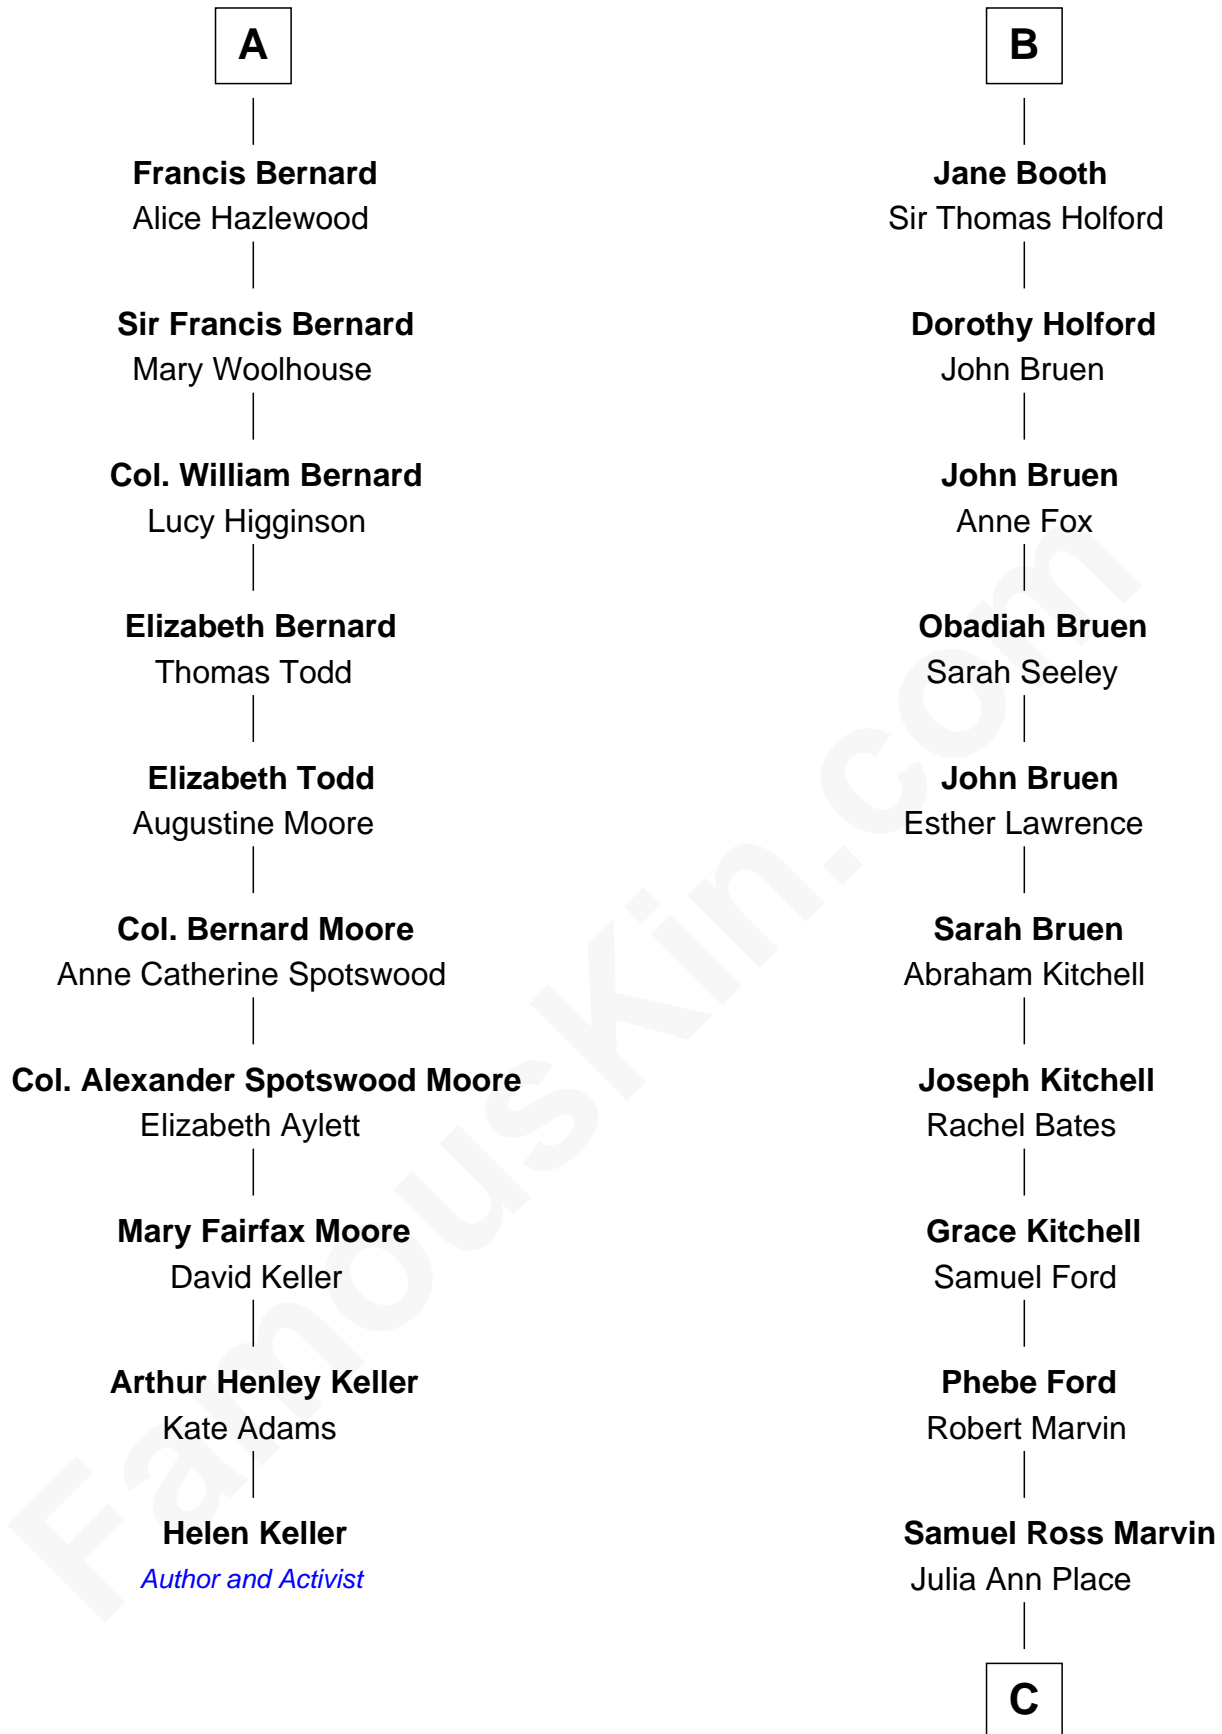

FamousKin.com
Relationship Chart of
Helen Keller
Author and Activist

16th cousin 5 times removed of

George W. Bush
43rd U.S. President

Ralph de Stafford

with wife
Margaret de Audley

with wife
Katherine de Hastang

Sir Henry le Scrope
 Elizabeth le Scrope

Margaret Savage
 Sir John Dutton

Margaret Scrope
 John Bernard

Maude Dutton
 Sir William Booth

John Bernard
 Margaret Daundelyn

Sir George Booth
 Katherine Montfort

John Bernard
 Cecily Muscote

Sir William Booth
 Ellen Montgomery

A

B

C

Jerome Place Marvin

Martha Ann Stokes

Mabel Marvin