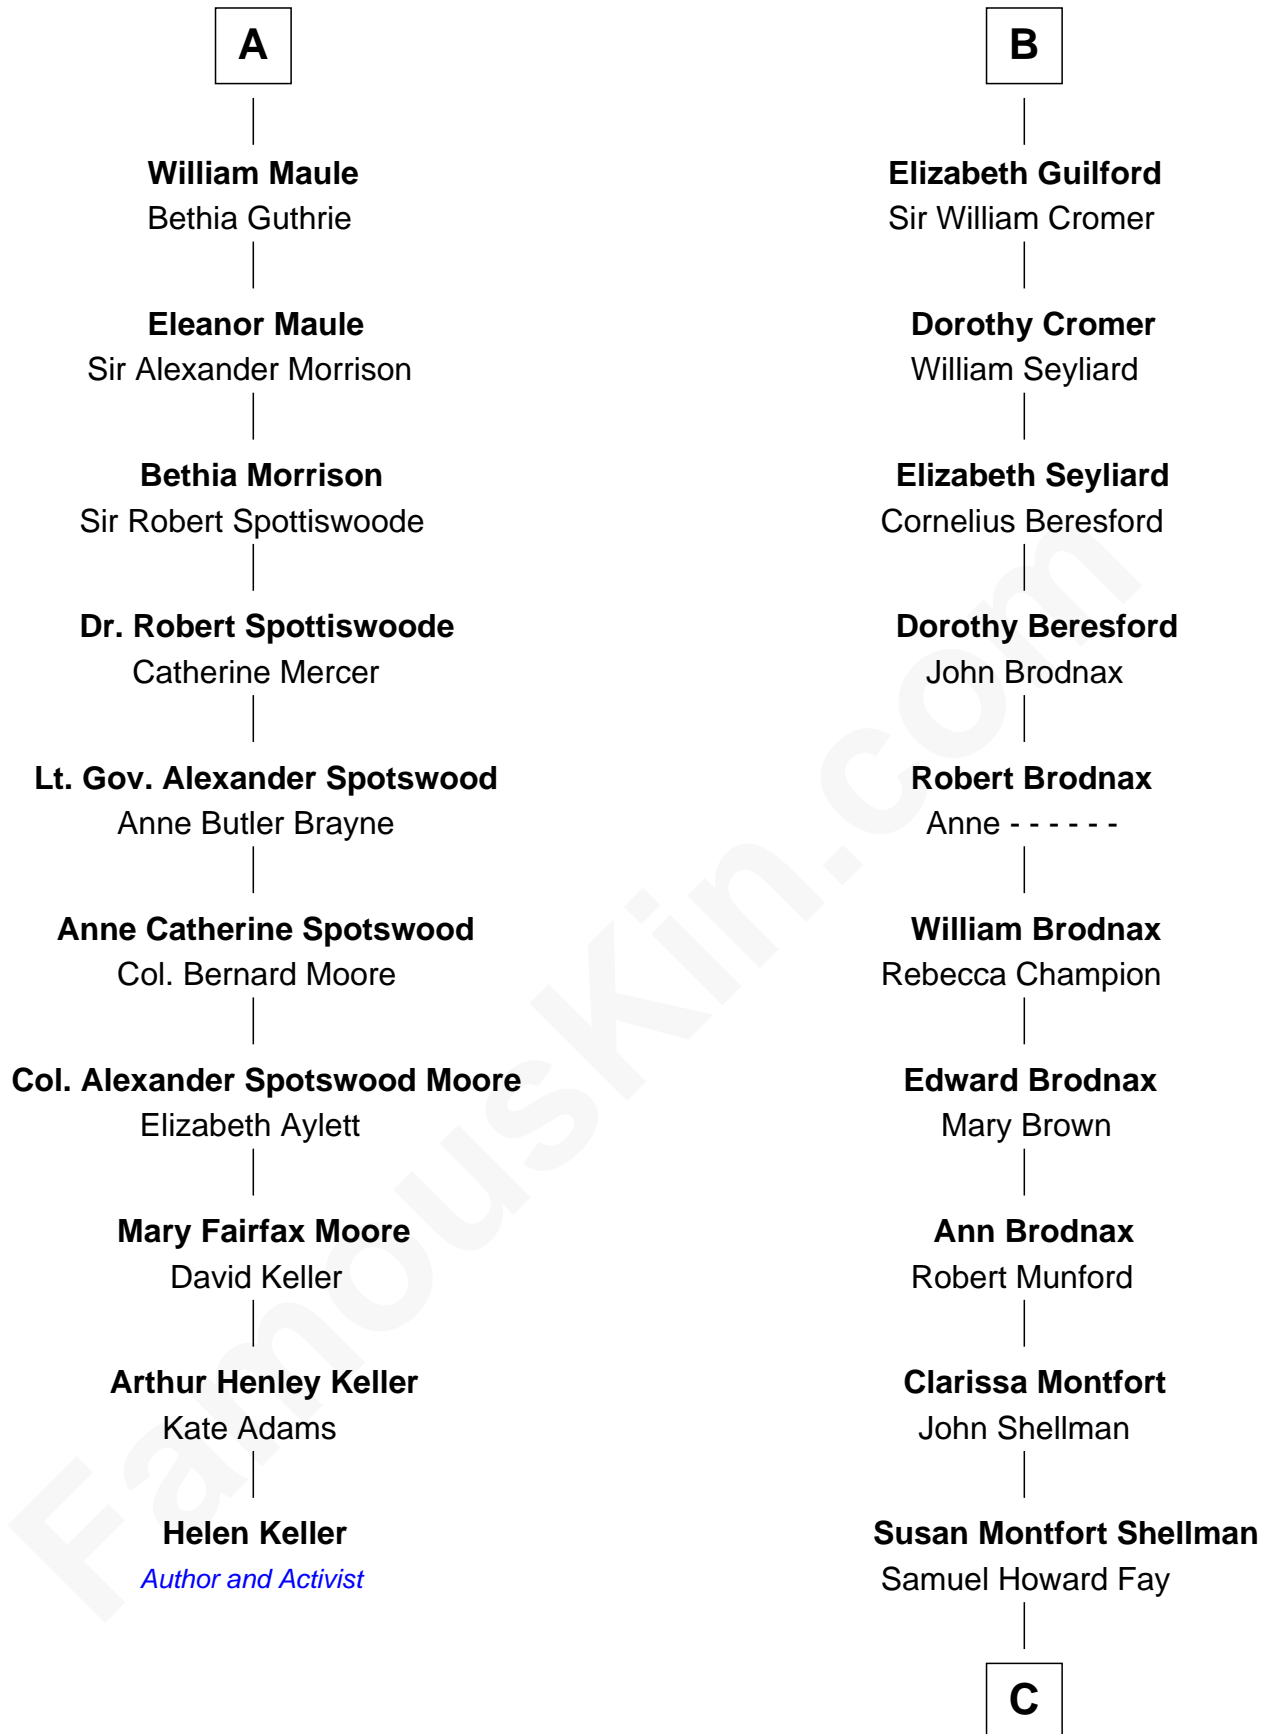

FamousKin.com Relationship Chart of

Helen Keller

Author and Activist

16th cousin 5 times removed of

George W. Bush

43rd U.S. President

Sir Robert de Holland

Maude la Zouche

C

Harriet Eleanor Fay
Rev. James Smith Bush

Samuel Prescott Bush
Flora Sheldon

Prescott Sheldon Bush
Dorothy Wear Walker

George Herbert Walker Bush
Barbara Pierce

George W. Bush
43rd U.S. President