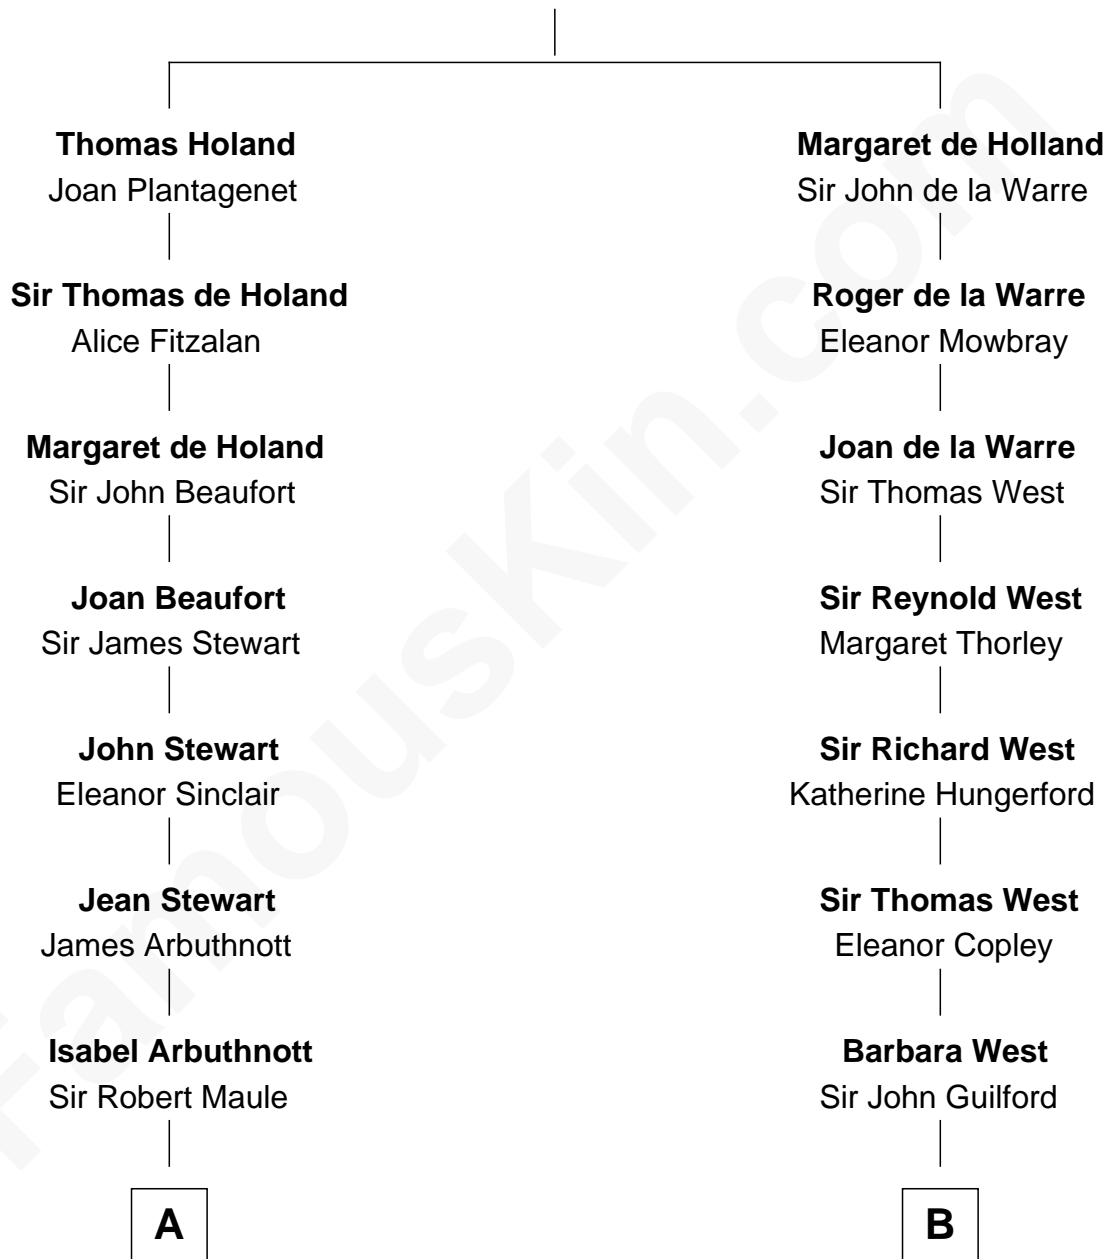

FamousKin.com Relationship Chart of

Helen Keller

Author and Activist

16th cousin 5 times removed of

George W. Bush

43rd U.S. President

Sir Robert de Holland

Maude la Zouche

C

Harriet Eleanor Fay
Rev. James Smith Bush

Samuel Prescott Bush
Flora Sheldon

Prescott Sheldon Bush
Dorothy Wear Walker

George Herbert Walker Bush
Barbara Pierce

George W. Bush
43rd U.S. President