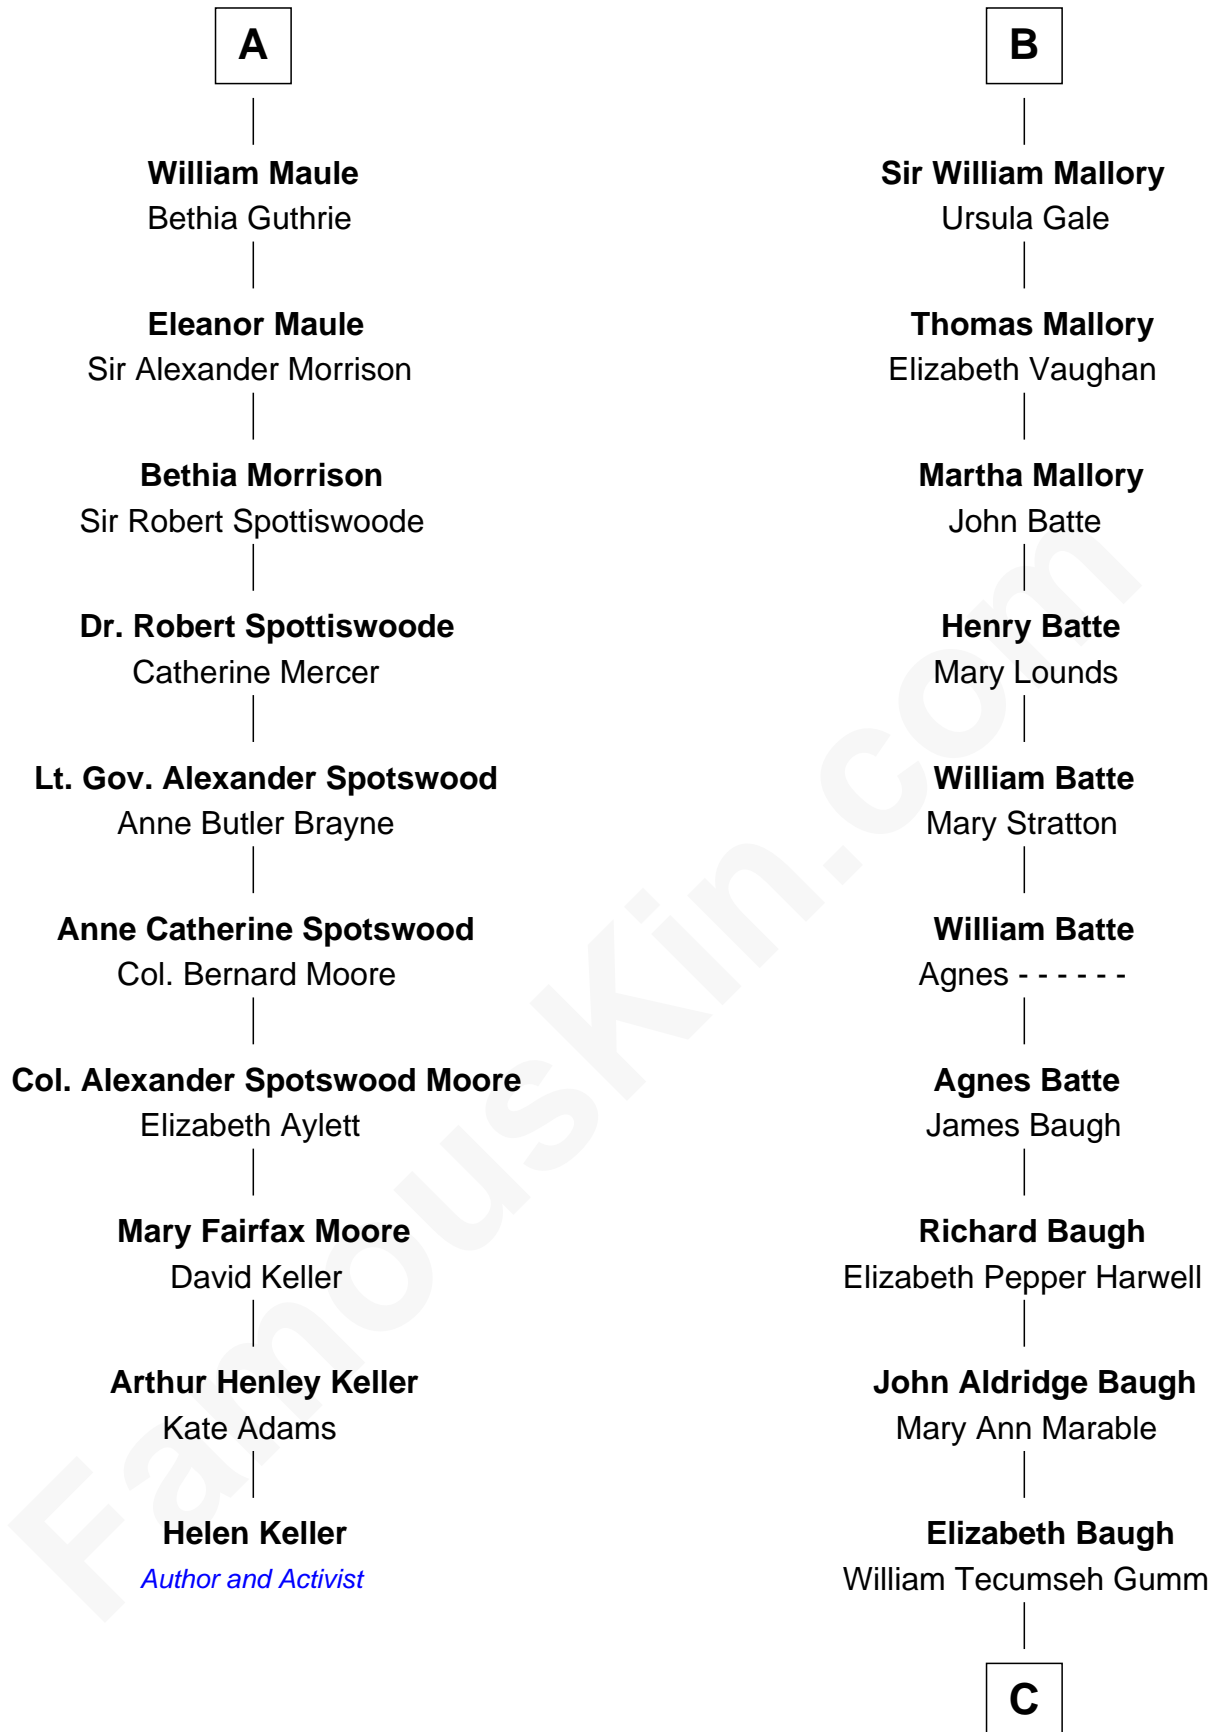

# FamousKin.com Relationship Chart of

**Helen Keller**

*Author and Activist*

16th cousin 3 times removed of

**Liza Minnelli**

*Singer and Actress*

**Edmund Fitzalan**

Alice de Warenne

**C**

Francis Avent Gumm

Ethel Marian Milne

Frances Ethel Gumm

Vincent Minnelli

**Liza Minnelli**

*Singer and Actress*

FamousKin.com