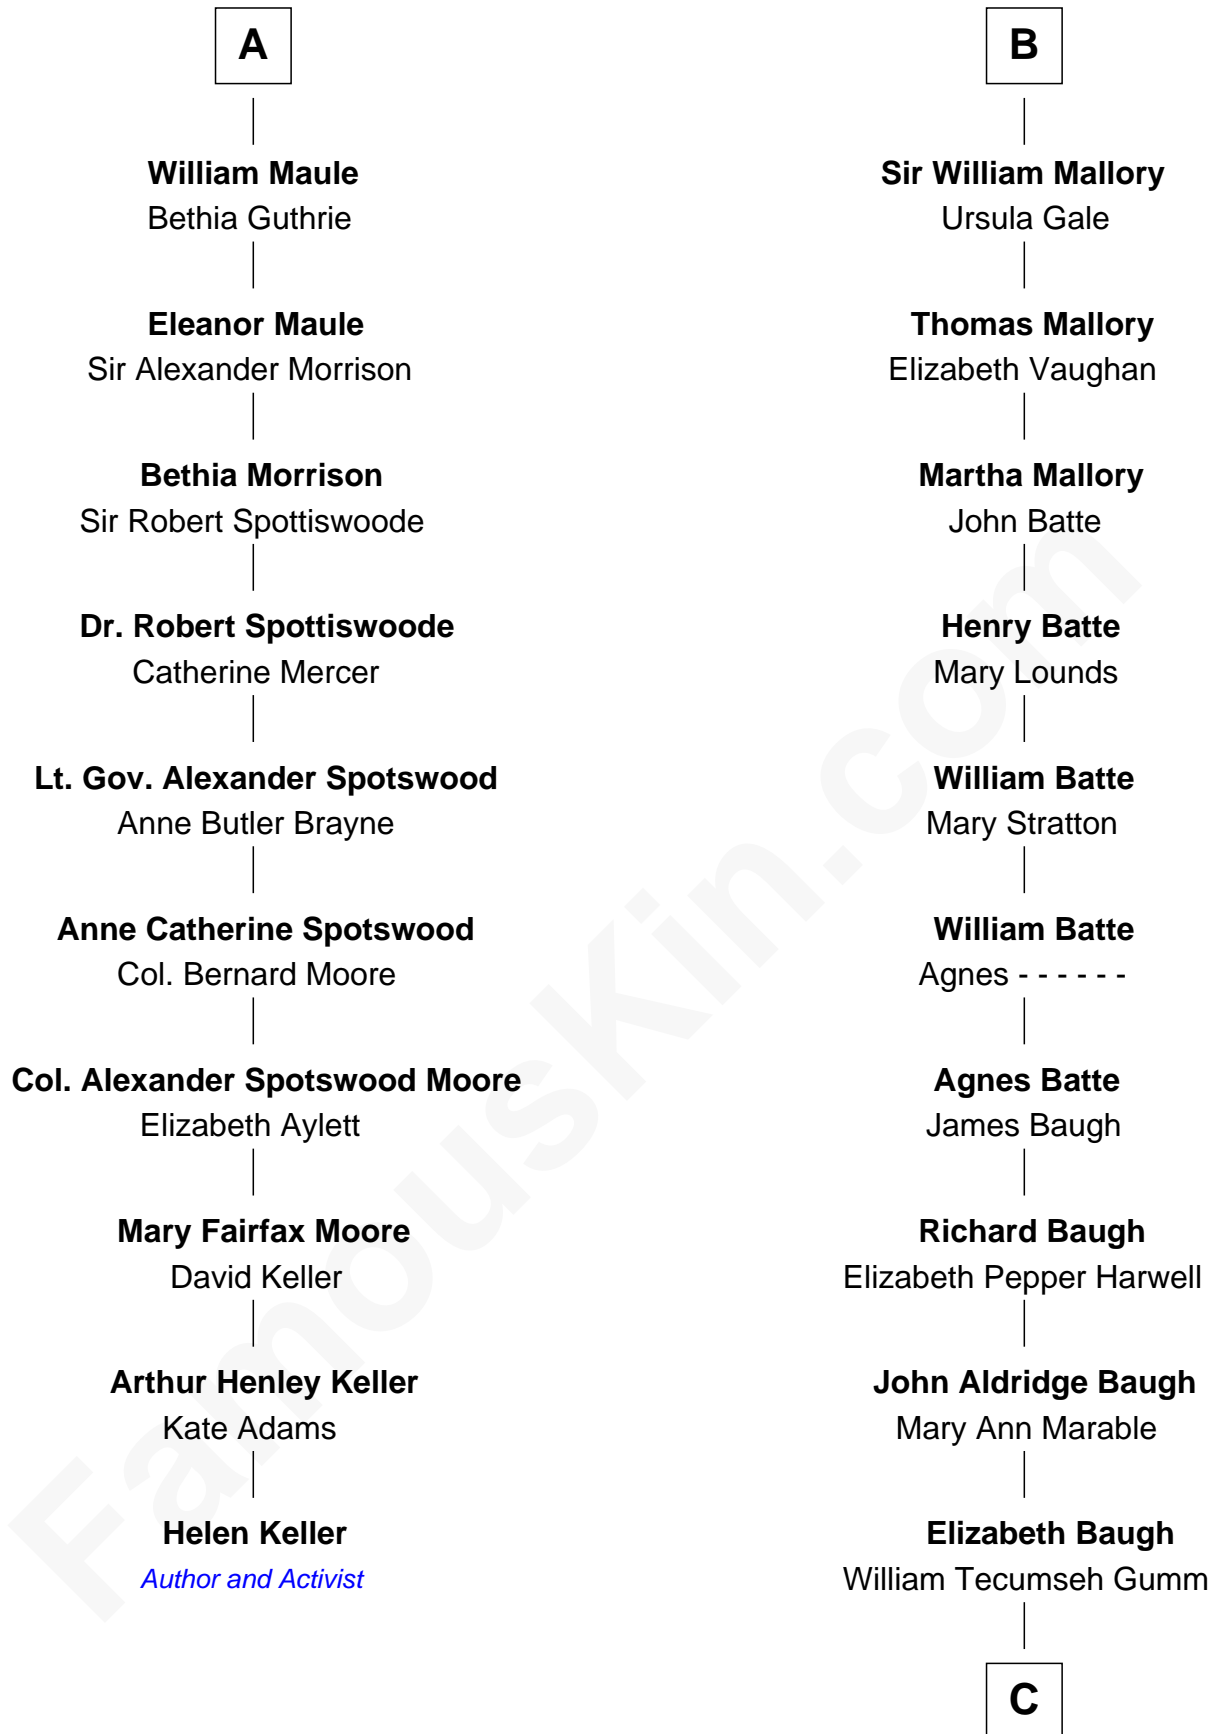

# FamousKin.com Relationship Chart of

**Helen Keller**

*Author and Activist*

16th cousin 2 times removed of

**Judy Garland**

*Singer and Movie Actress*

**Edmund Fitzalan**

Alice de Warenne

C

Francis Avent Gumm

Ethel Marian Milne

Judy Garland

*Singer and Movie Actress*

FamousKin.com