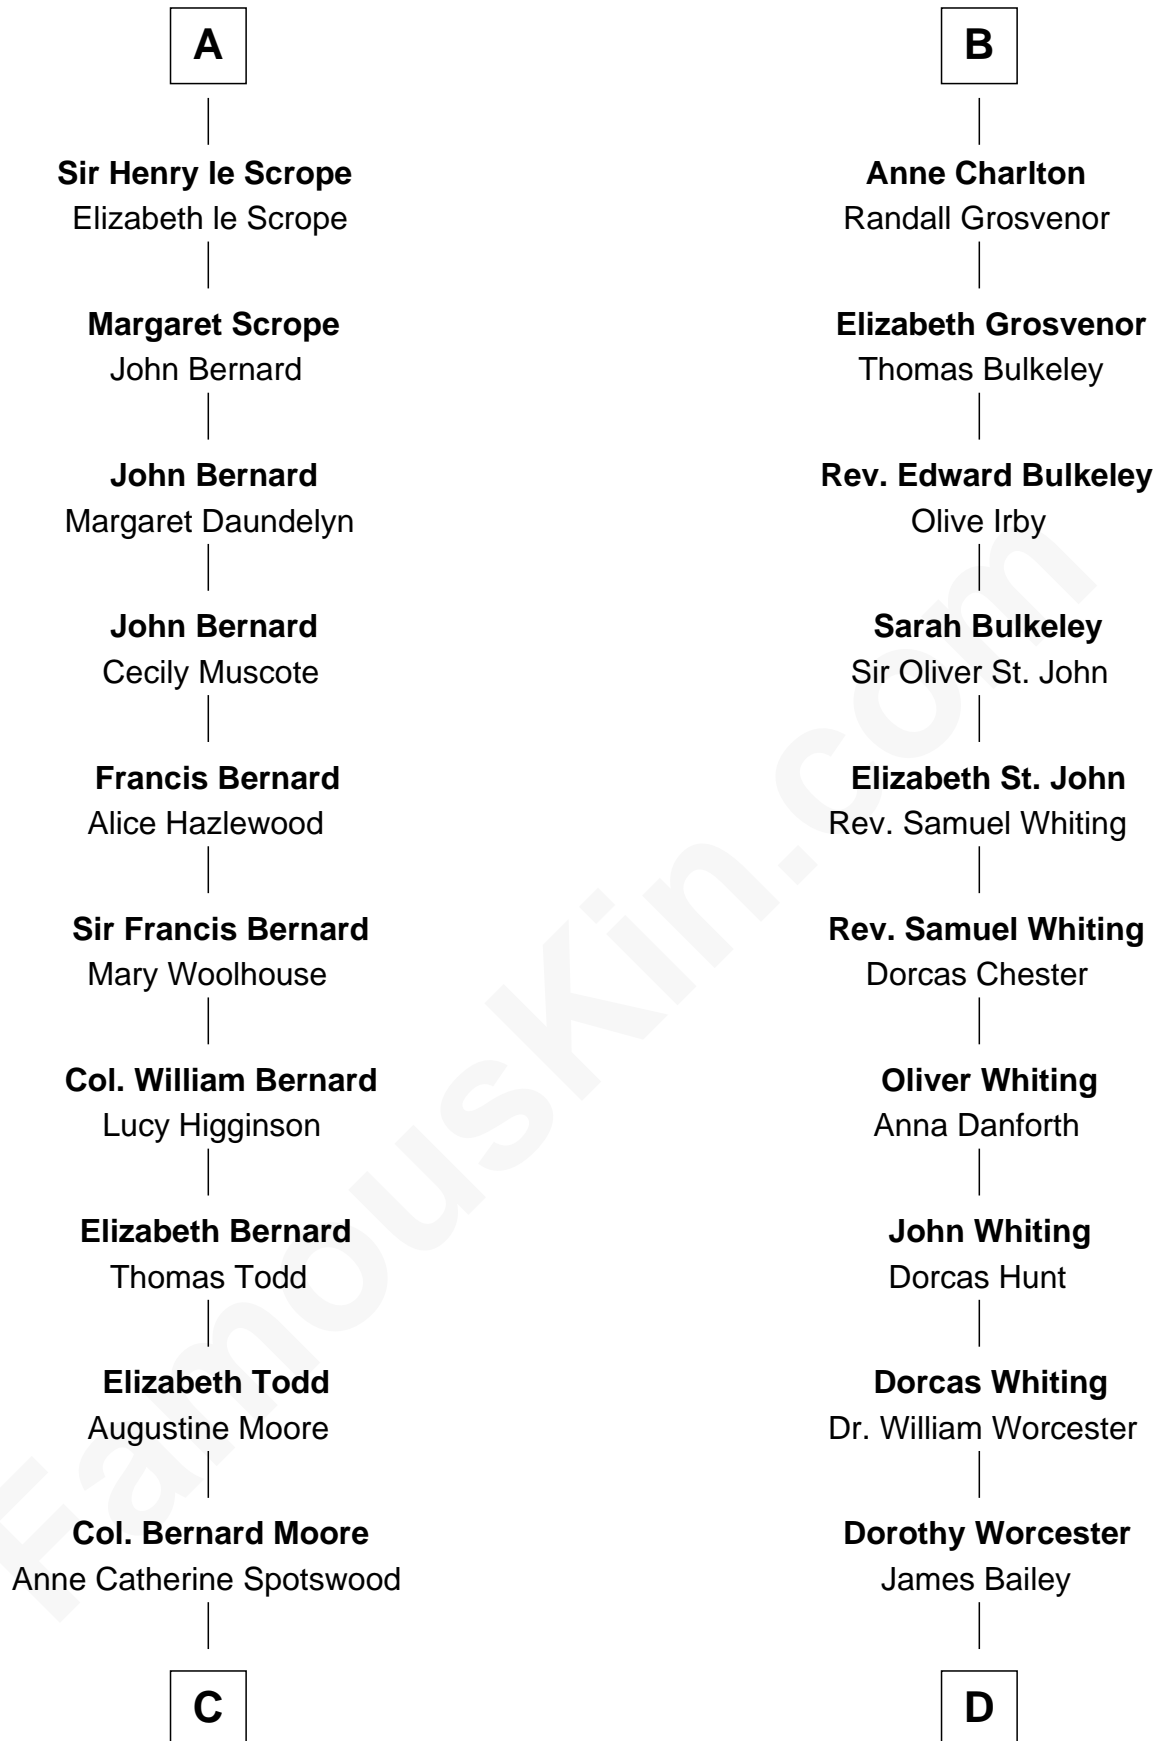

FamousKin.com Relationship Chart of

Helen Keller

Author and Activist

20th cousin 1 time removed of

Bette Davis

Movie Actress

Sir Roger de Somery

Nichole d'Aubenev

Sir Henry de Erdington

Sir Henry de Erdington

Joan de Wolvey

Sir Giles de Erdington

Elizabeth de Tolthorpe

Margaret de Erdington

Sir Roger Corbet

Sir Robert Corbet

Margaret - - - - -

Mary Corbet

Robert Charlton

Richard Charlton

Elizabeth Mainwaring

B

C

Col. Alexander Spotswood Moore

Elizabeth Aylett

Mary Fairfax Moore

David Keller

Arthur Henley Keller

Kate Adams

Helen Keller

Author and Activist

D