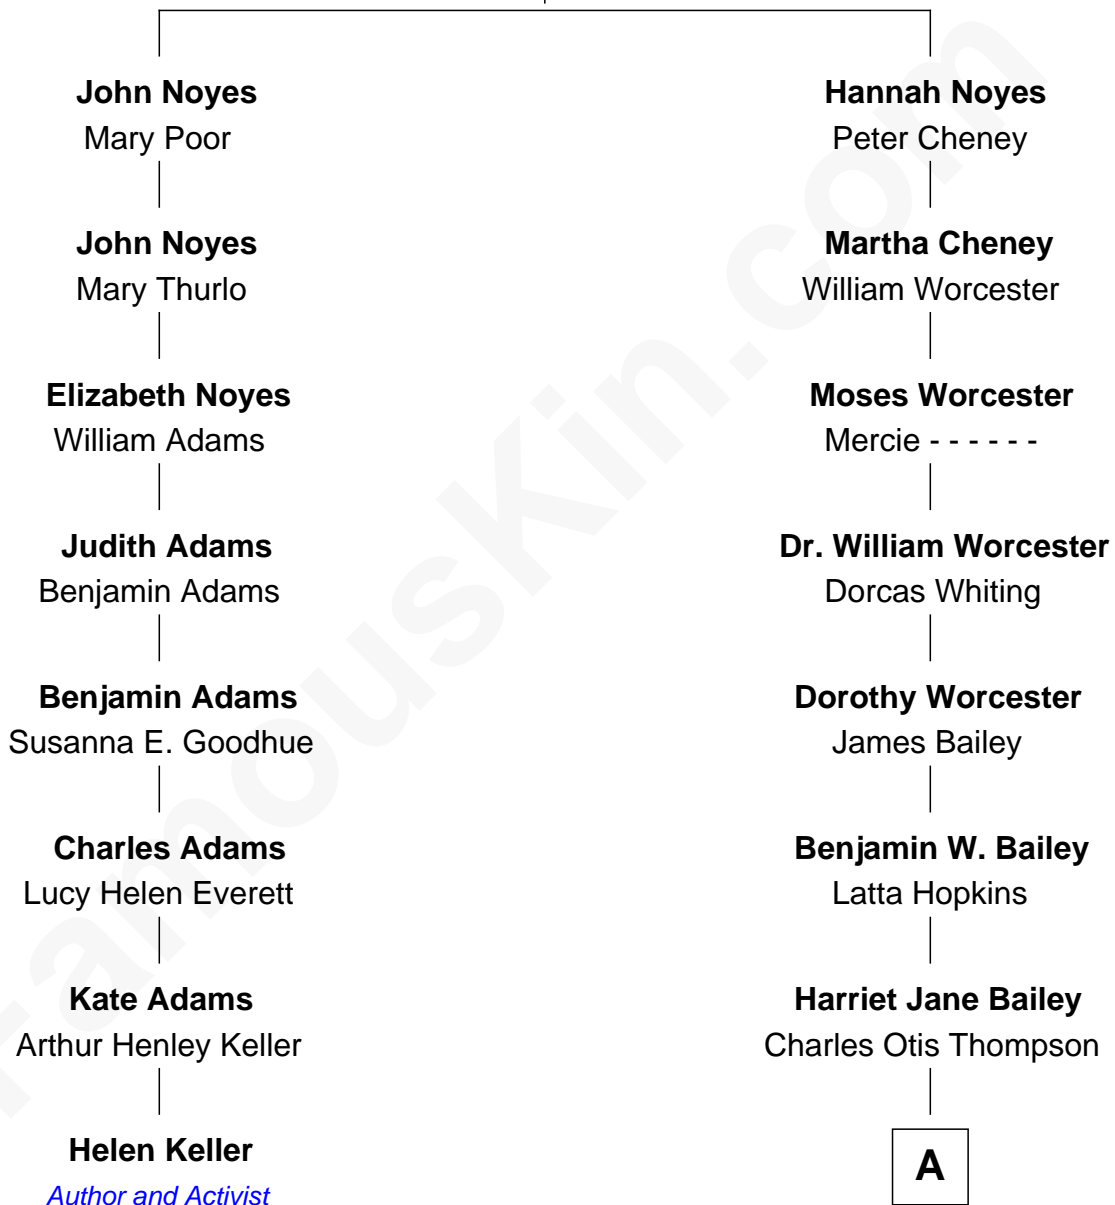

FamousKin.com Relationship Chart of

Helen Keller

Author and Activist

7th cousin 2 times removed of

Bette Davis

Movie Actress

Nicholas Noyes

Mary Cutting

A

—
Harriet Eugenia Thompson

William Aaron Favor

—
Ruth Augusta Favor

Harlow Morrell Davis

—
Bette Davis

Movie Actress

FamousKin.com