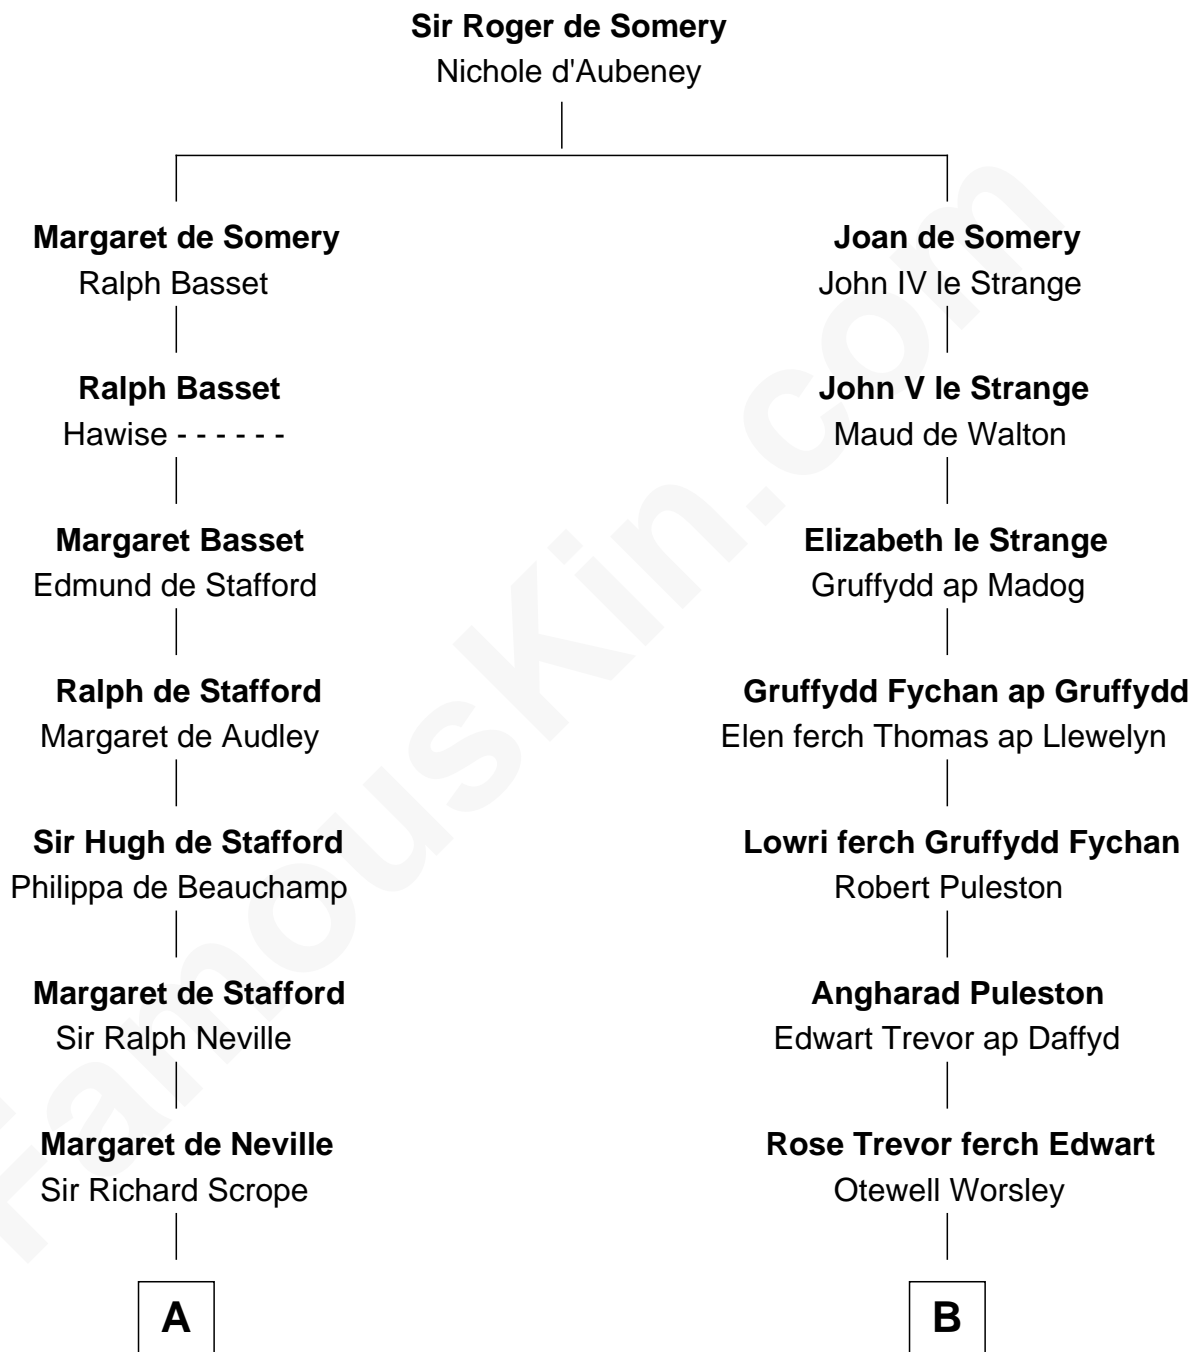

FamousKin.com

Relationship Chart of Helen Keller

Author and Activist

18th cousin 2 times removed of

Eliphalet Remington

Founder of Remington Arms Company

C

Col. Alexander Spotswood Moore

Elizabeth Aylett

Mary Fairfax Moore

David Keller

Arthur Henley Keller

Kate Adams

Helen Keller

Author and Activist

D