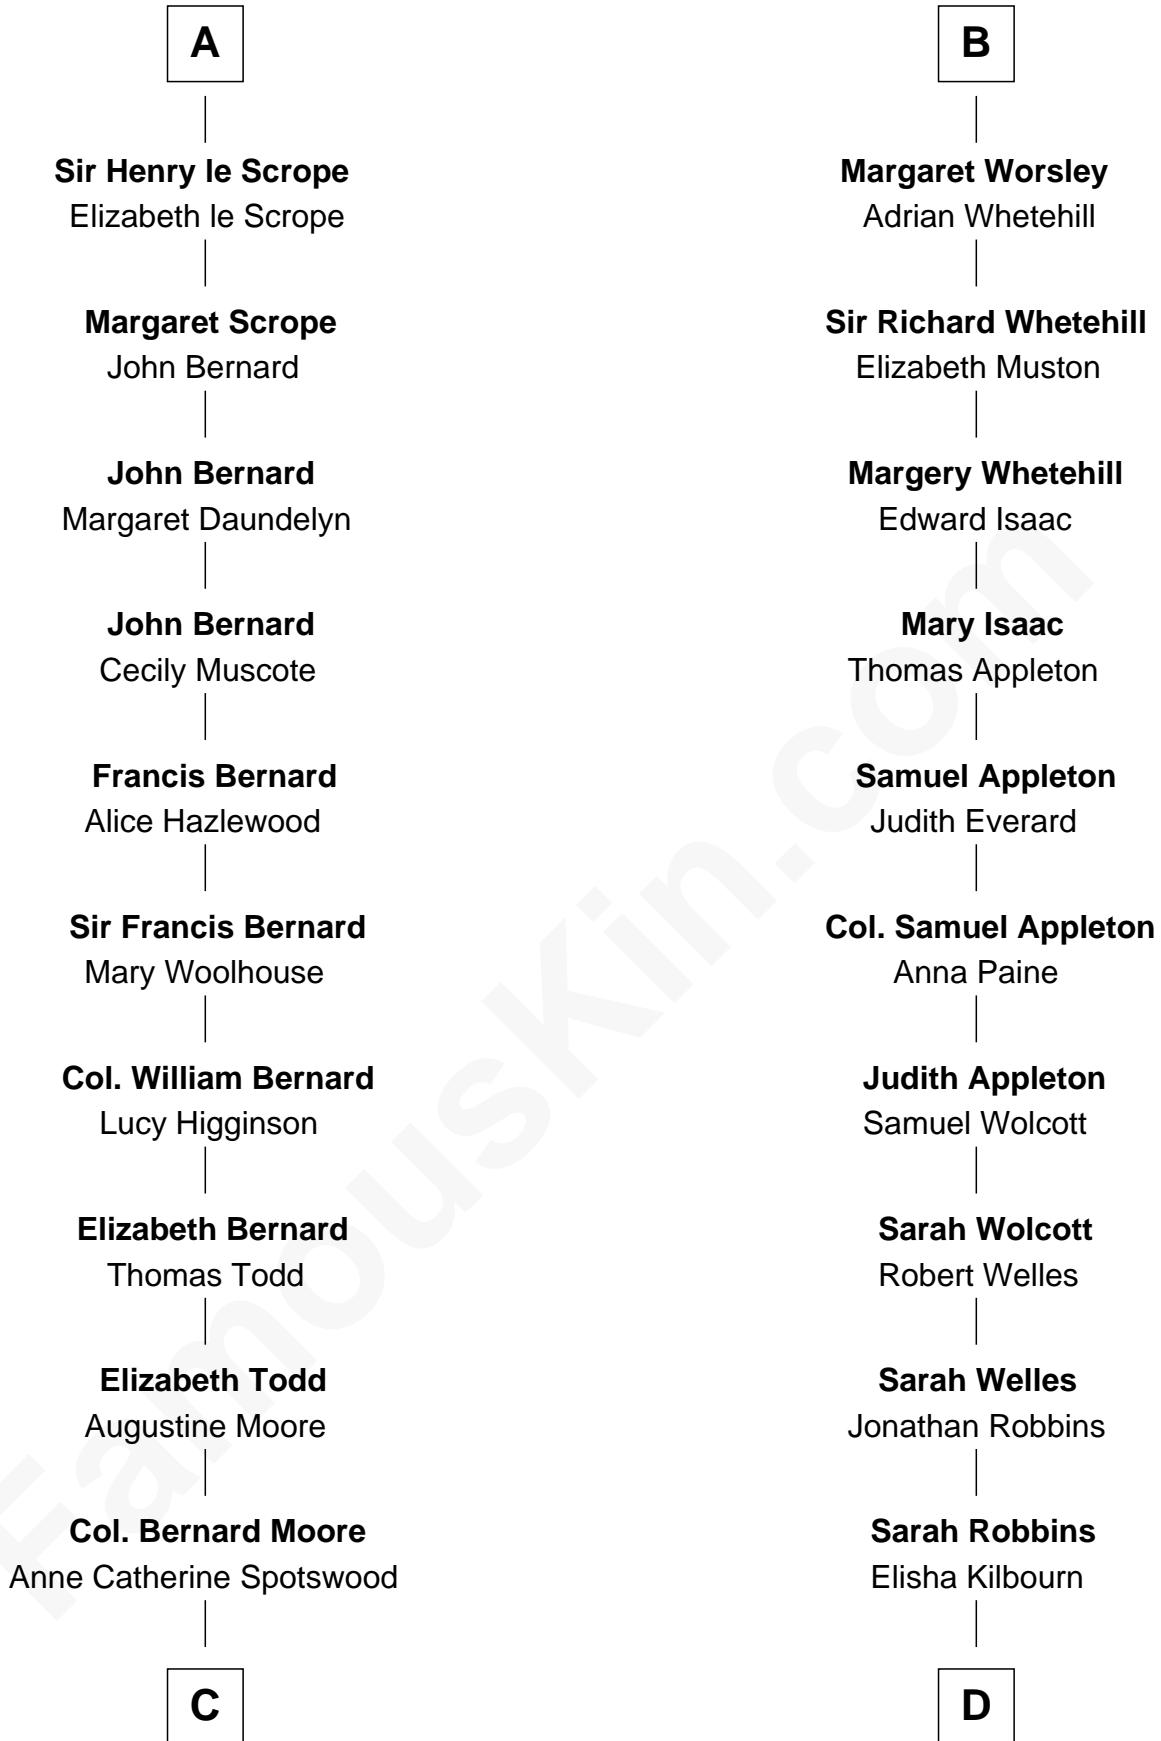

FamousKin.com

Relationship Chart of Helen Keller

Author and Activist

18th cousin 2 times removed of

Eliphalet Remington

Founder of Remington Arms Company

C

Col. Alexander Spotswood Moore

Elizabeth Aylett

Mary Fairfax Moore

David Keller

Arthur Henley Keller

Kate Adams

Helen Keller

Author and Activist

D