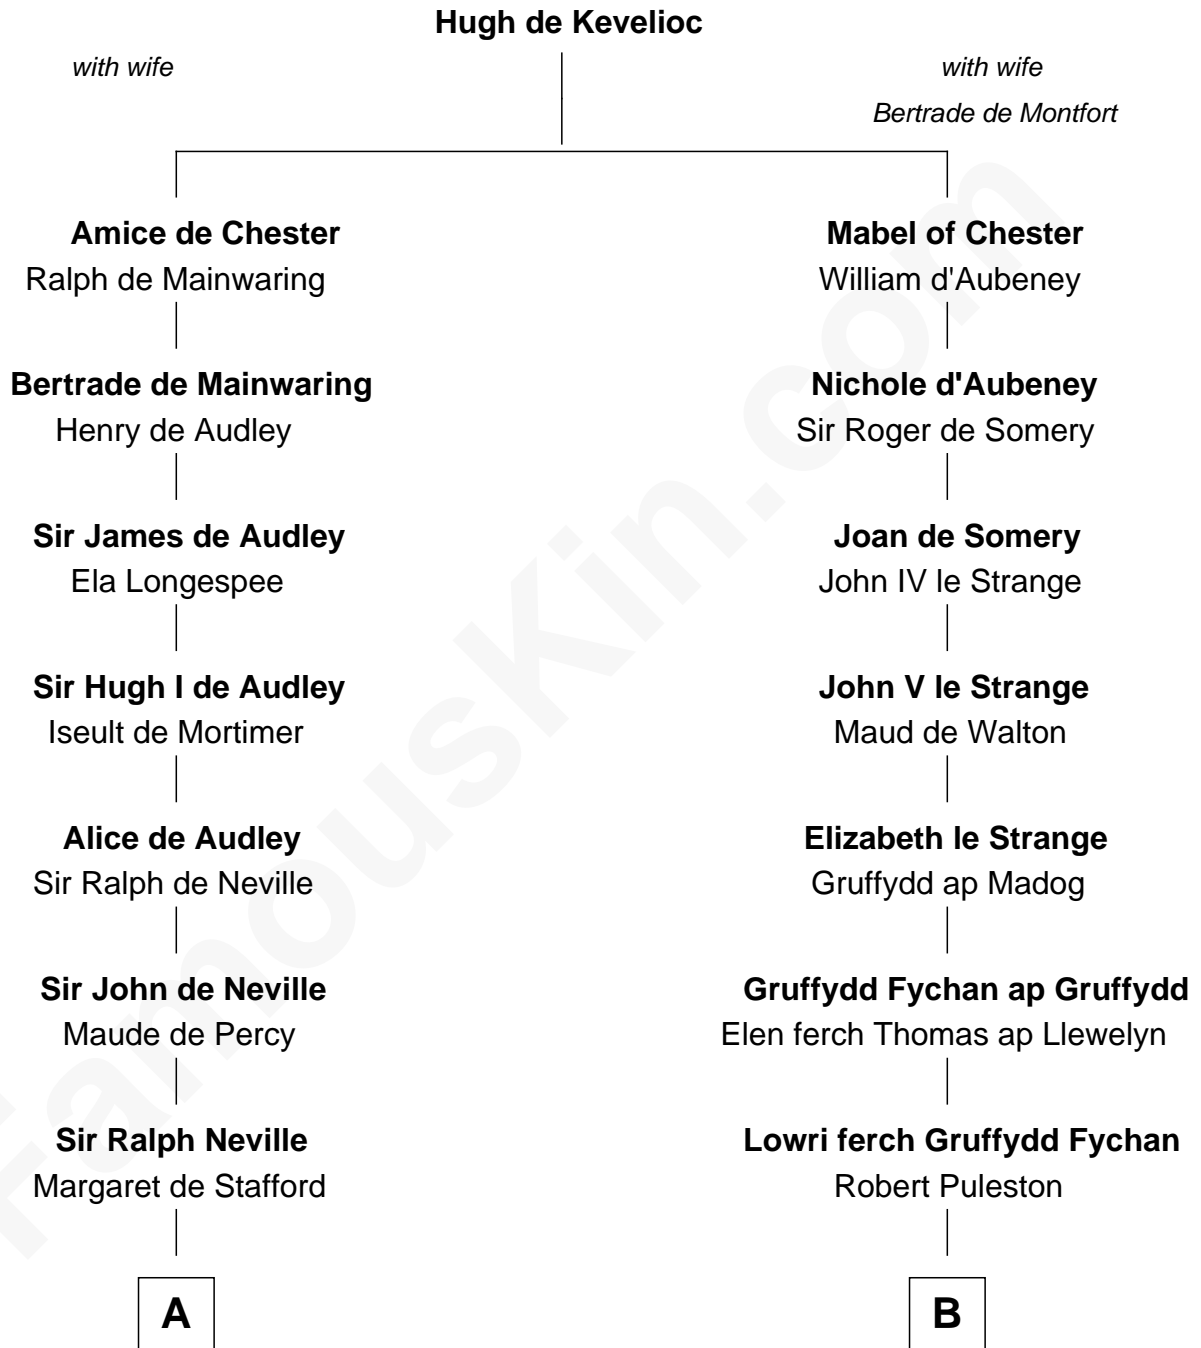

FamousKin.com

Relationship Chart of Helen Keller

Author and Activist

20th cousin 1 time removed of

Eliphalet Remington

Founder of Remington Arms Company

C

Col. Bernard Moore
Anne Catherine Spotswood

Col. Alexander Spotswood Moore
Elizabeth Aylett

Mary Fairfax Moore
David Keller

Arthur Henley Keller
Kate Adams

Helen Keller
Author and Activist

D

Sarah Welles
Jonathan Robbins

Sarah Robbins
Elisha Kilbourn