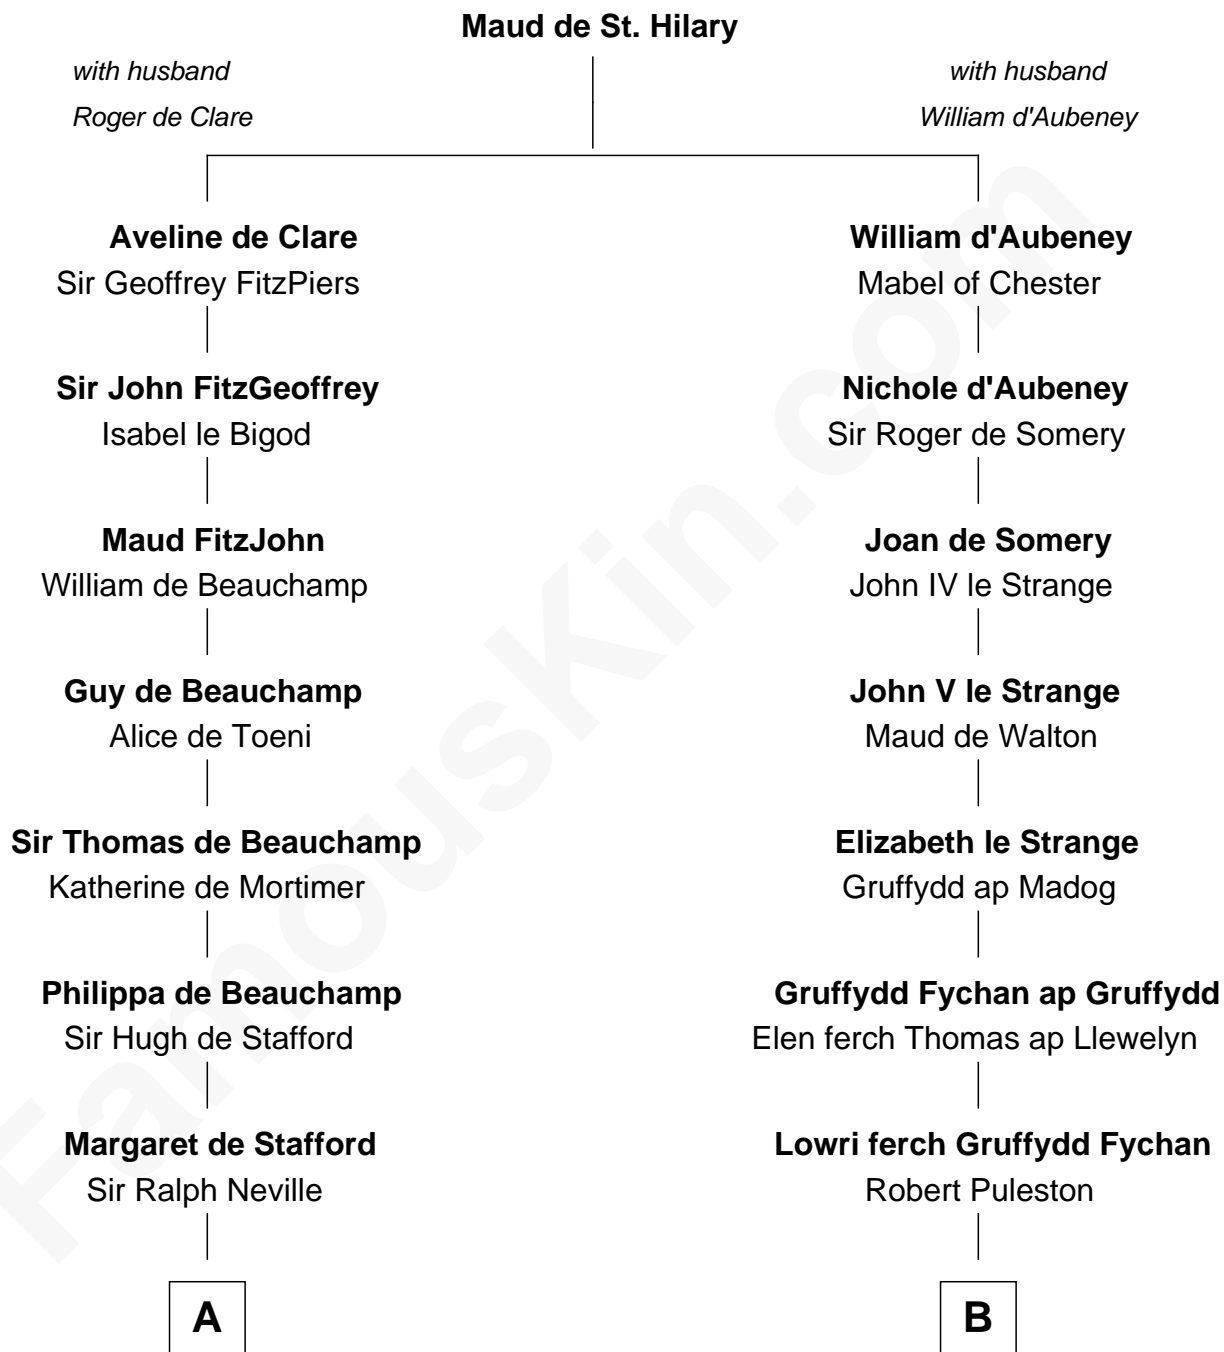

FamousKin.com Relationship Chart of

Helen Keller

Author and Activist

20th cousin 1 time removed of

Eliphalet Remington

Founder of Remington Arms Company

C

Col. Bernard Moore
Anne Catherine Spotswood

Col. Alexander Spotswood Moore
Elizabeth Aylett

Mary Fairfax Moore
David Keller

Arthur Henley Keller
Kate Adams

Helen Keller
Author and Activist

D

Sarah Welles
Jonathan Robbins

Sarah Robbins
Elisha Kilbourn