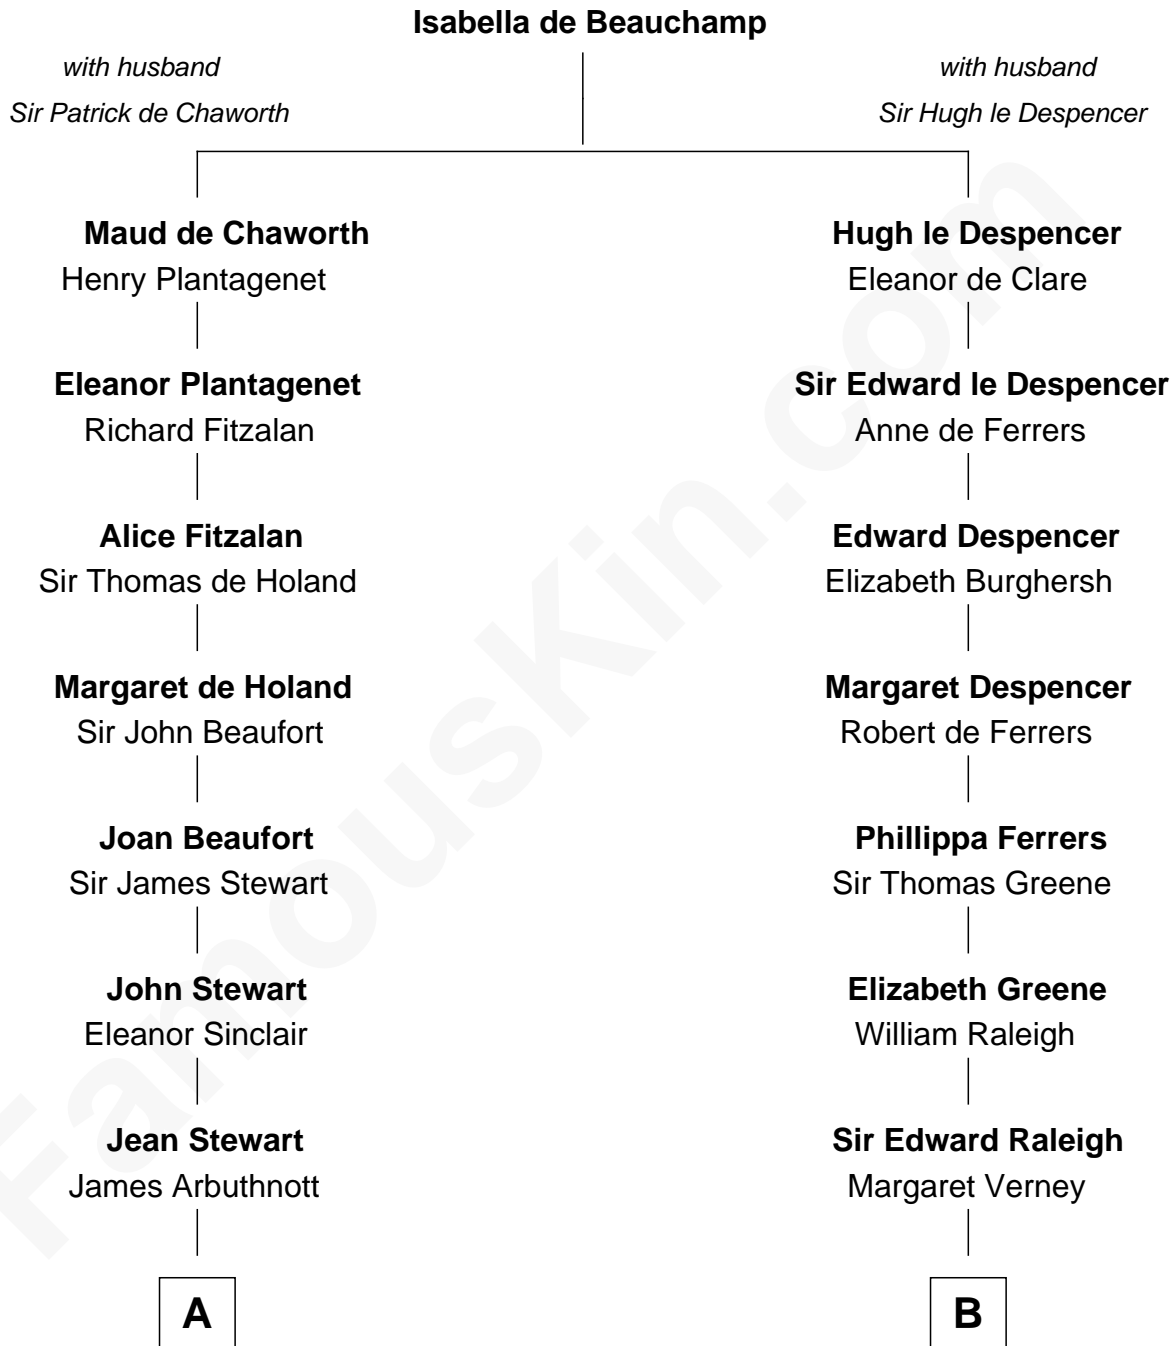

Lucretia (Rudolph) Garfield

First Lady of President James Garfield