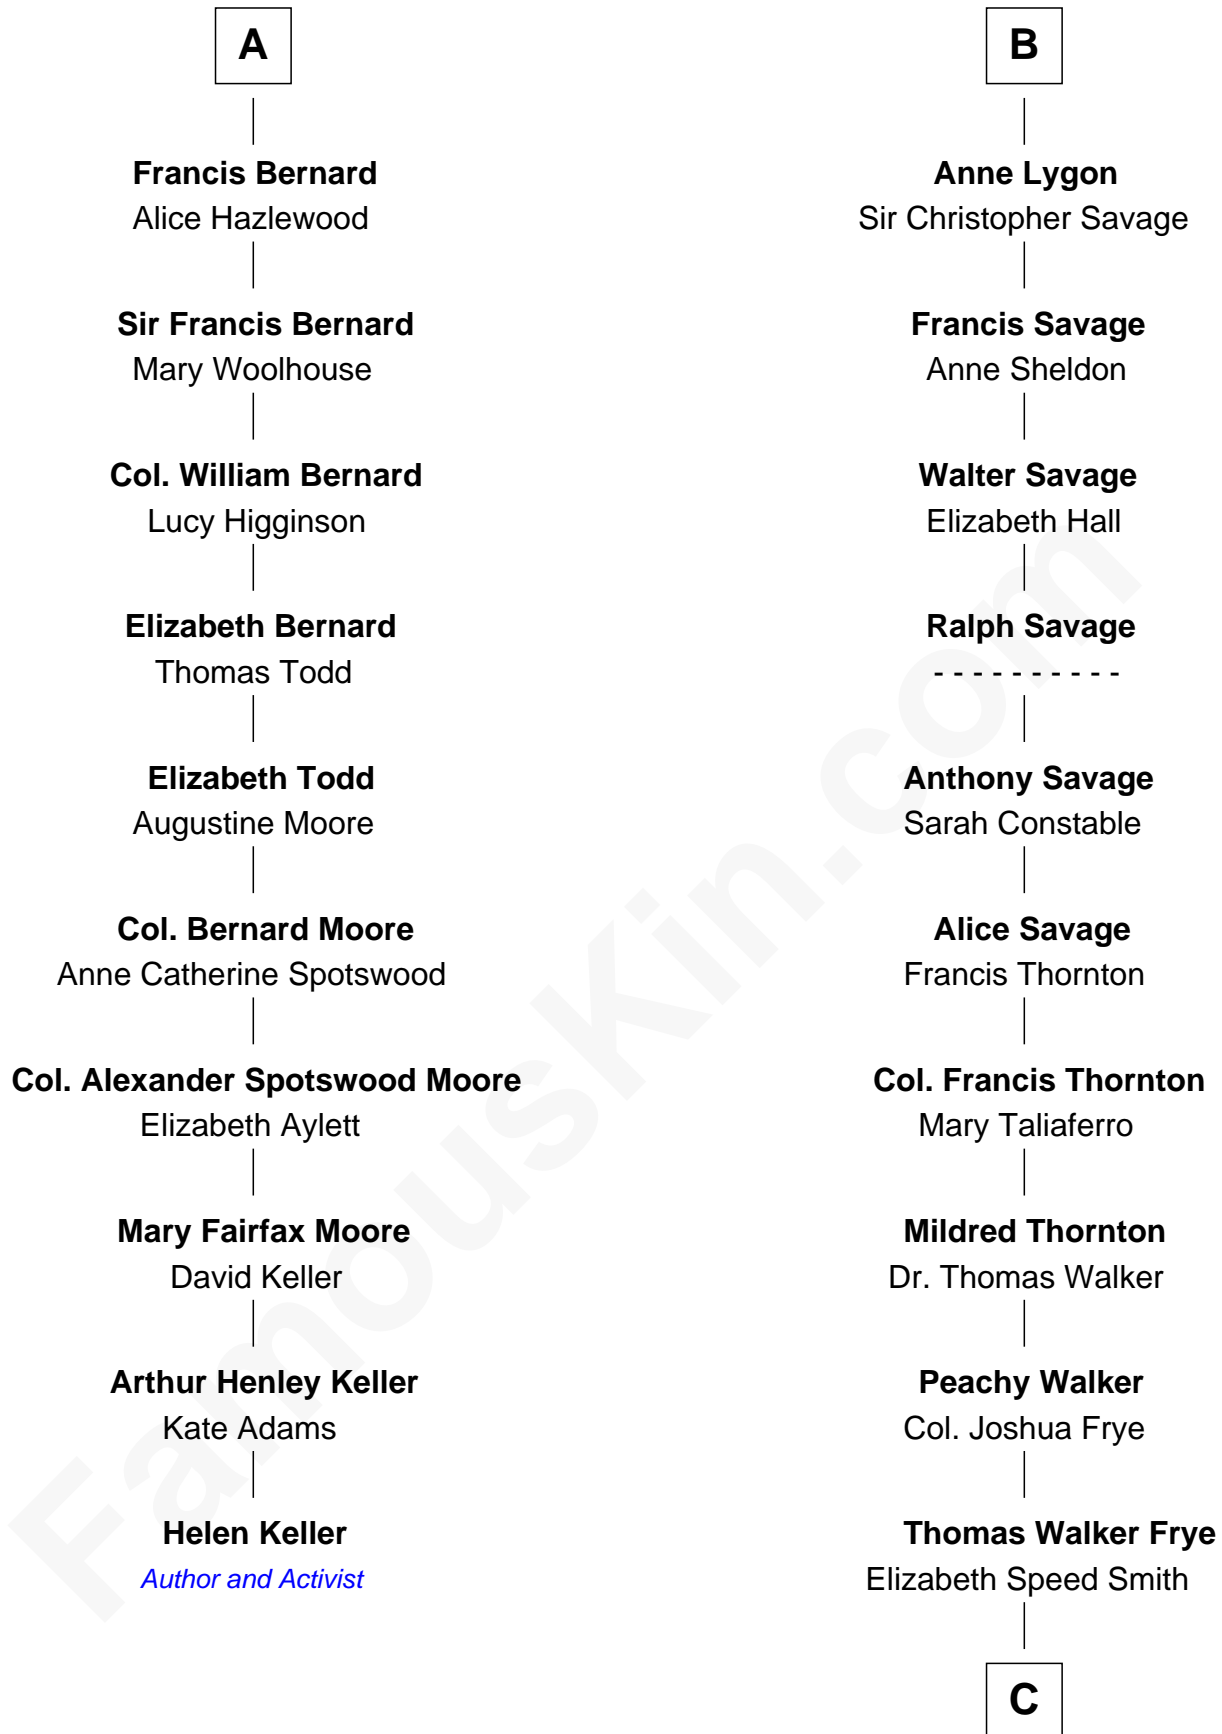

FamousKin.com Relationship Chart of

Helen Keller

Author and Activist

16th cousin 4 times removed of

Adlai Stevenson II

31st Governor of Illinois

C

Mary Peachy Frye
Rev. Lewis Warner Green

Letitia Green
Adlai Ewing Stevenson

Lewis Green Stevenson
Helen Louise Davis

Adlai Stevenson II
31st Governor of Illinois

FamousKin.com