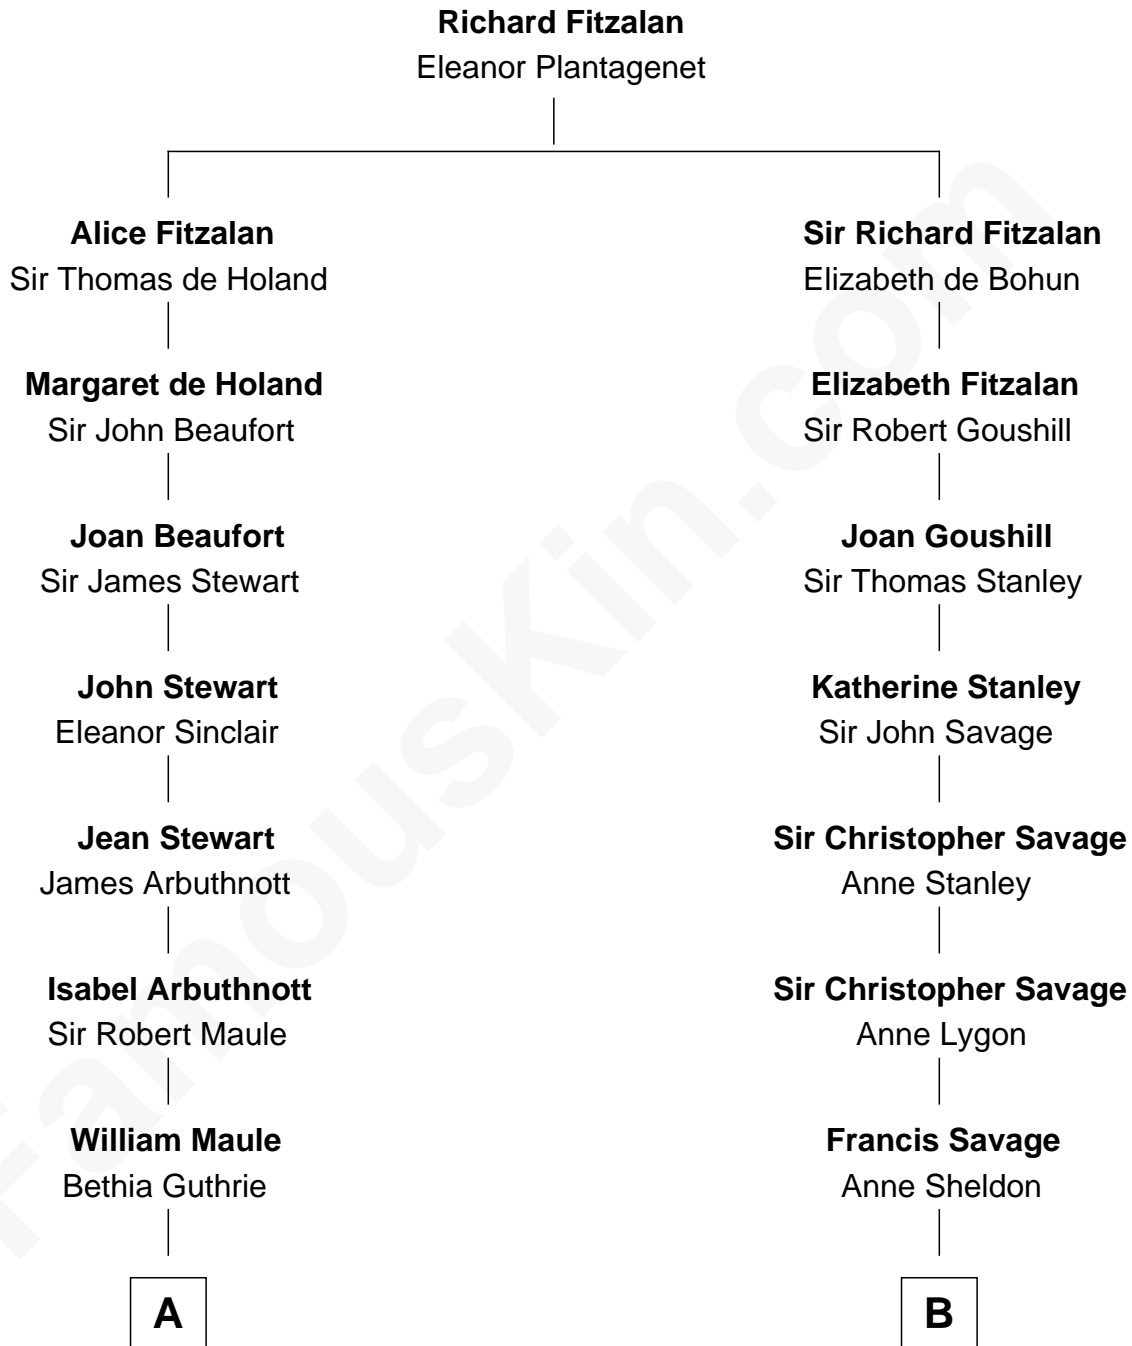

FamousKin.com Relationship Chart of

Helen Keller

Author and Activist

15th cousin 3 times removed of

Adlai Stevenson II

31st Governor of Illinois

C

—
Lewis Green Stevenson

Helen Louise Davis

—
Adlai Stevenson II

31st Governor of Illinois

FamousKin.com