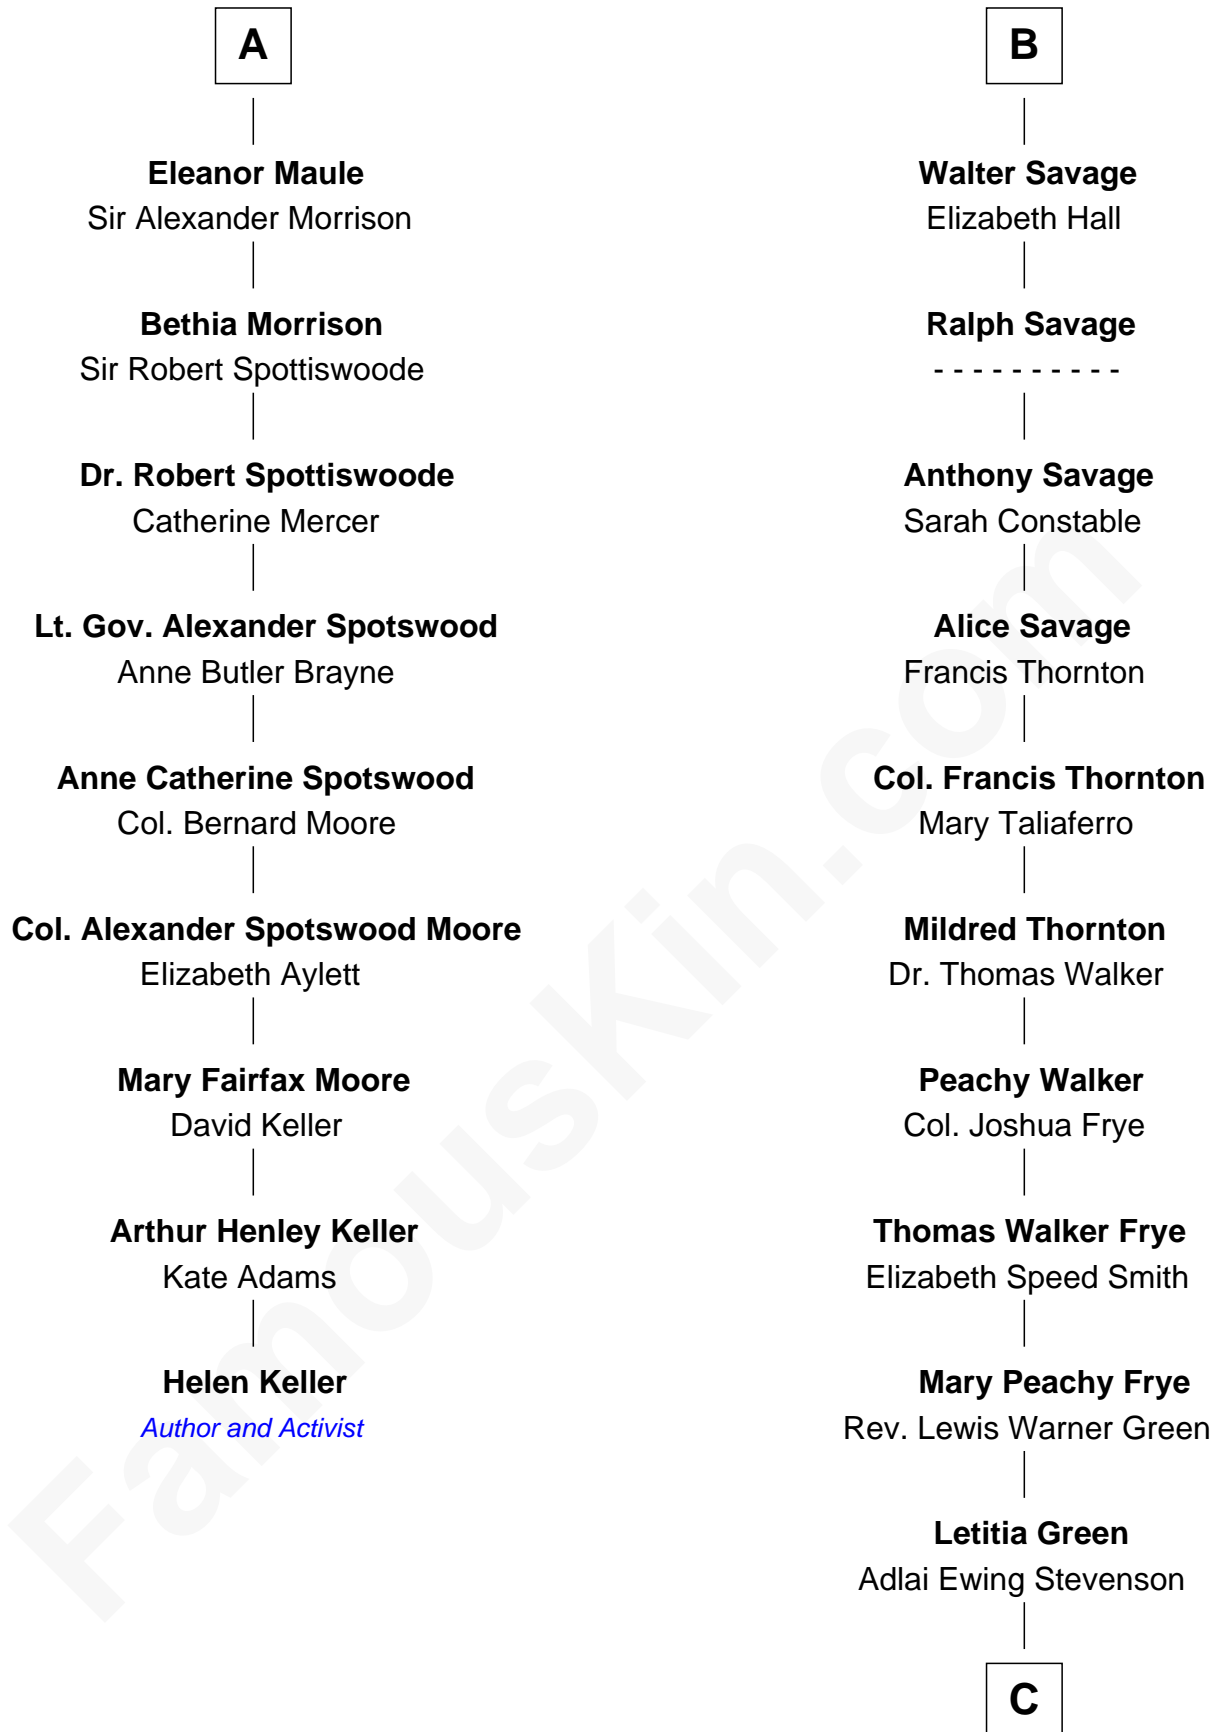

FamousKin.com Relationship Chart of

Helen Keller

Author and Activist

15th cousin 3 times removed of

Adlai Stevenson II

31st Governor of Illinois

C

—
Lewis Green Stevenson

Helen Louise Davis

—
Adlai Stevenson II

31st Governor of Illinois

FamousKin.com