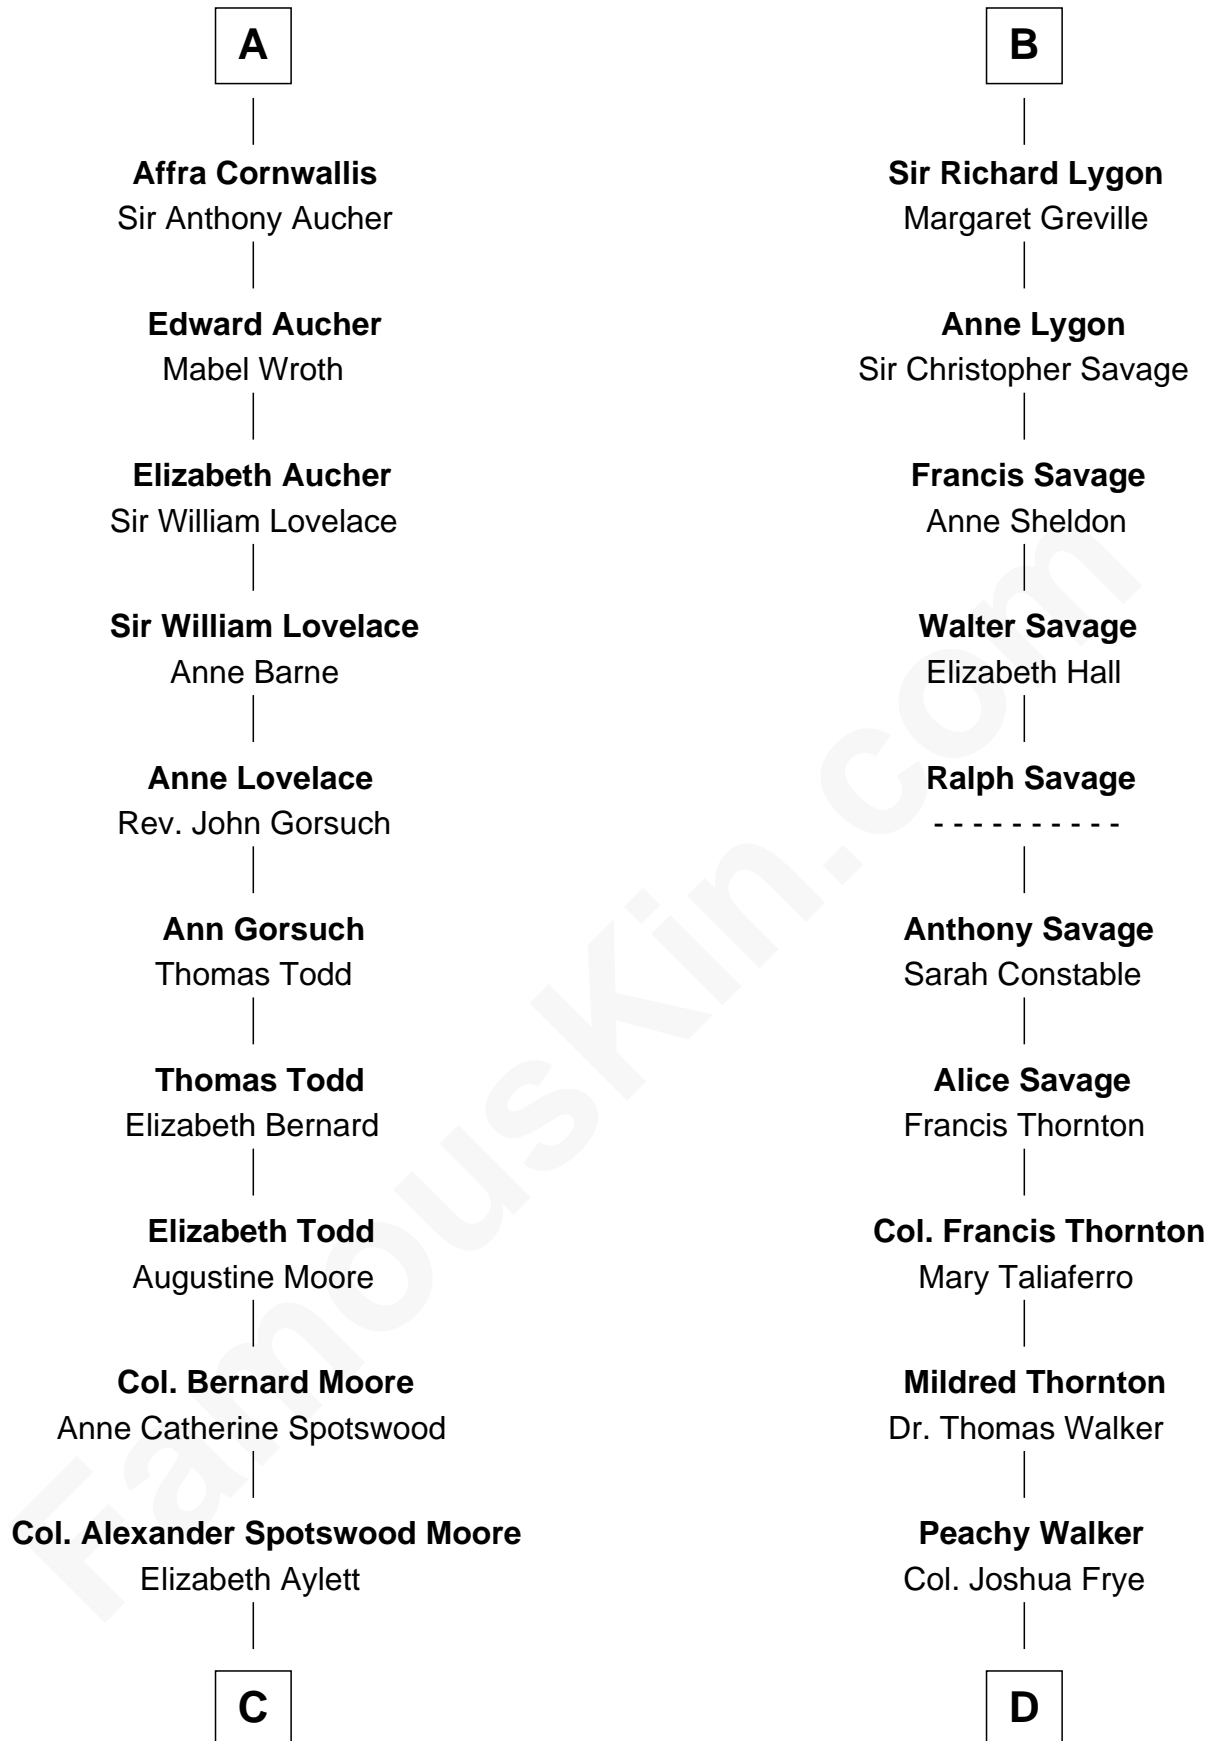

FamousKin.com Relationship Chart of

Helen Keller

Author and Activist

19th cousin 2 times removed of

Adlai Stevenson II

31st Governor of Illinois

Hugh le Despencer

Eleanor de Clare

John de Beauchamp

Sir Richard de Beauchamp

Elizabeth Stafford

Anne de Beauchamp

Sir Richard Lygon

B

C

Mary Fairfax Moore

David Keller

Arthur Henley Keller

Kate Adams

Helen Keller

Author and Activist

D

Thomas Walker Frye

Elizabeth Speed Smith