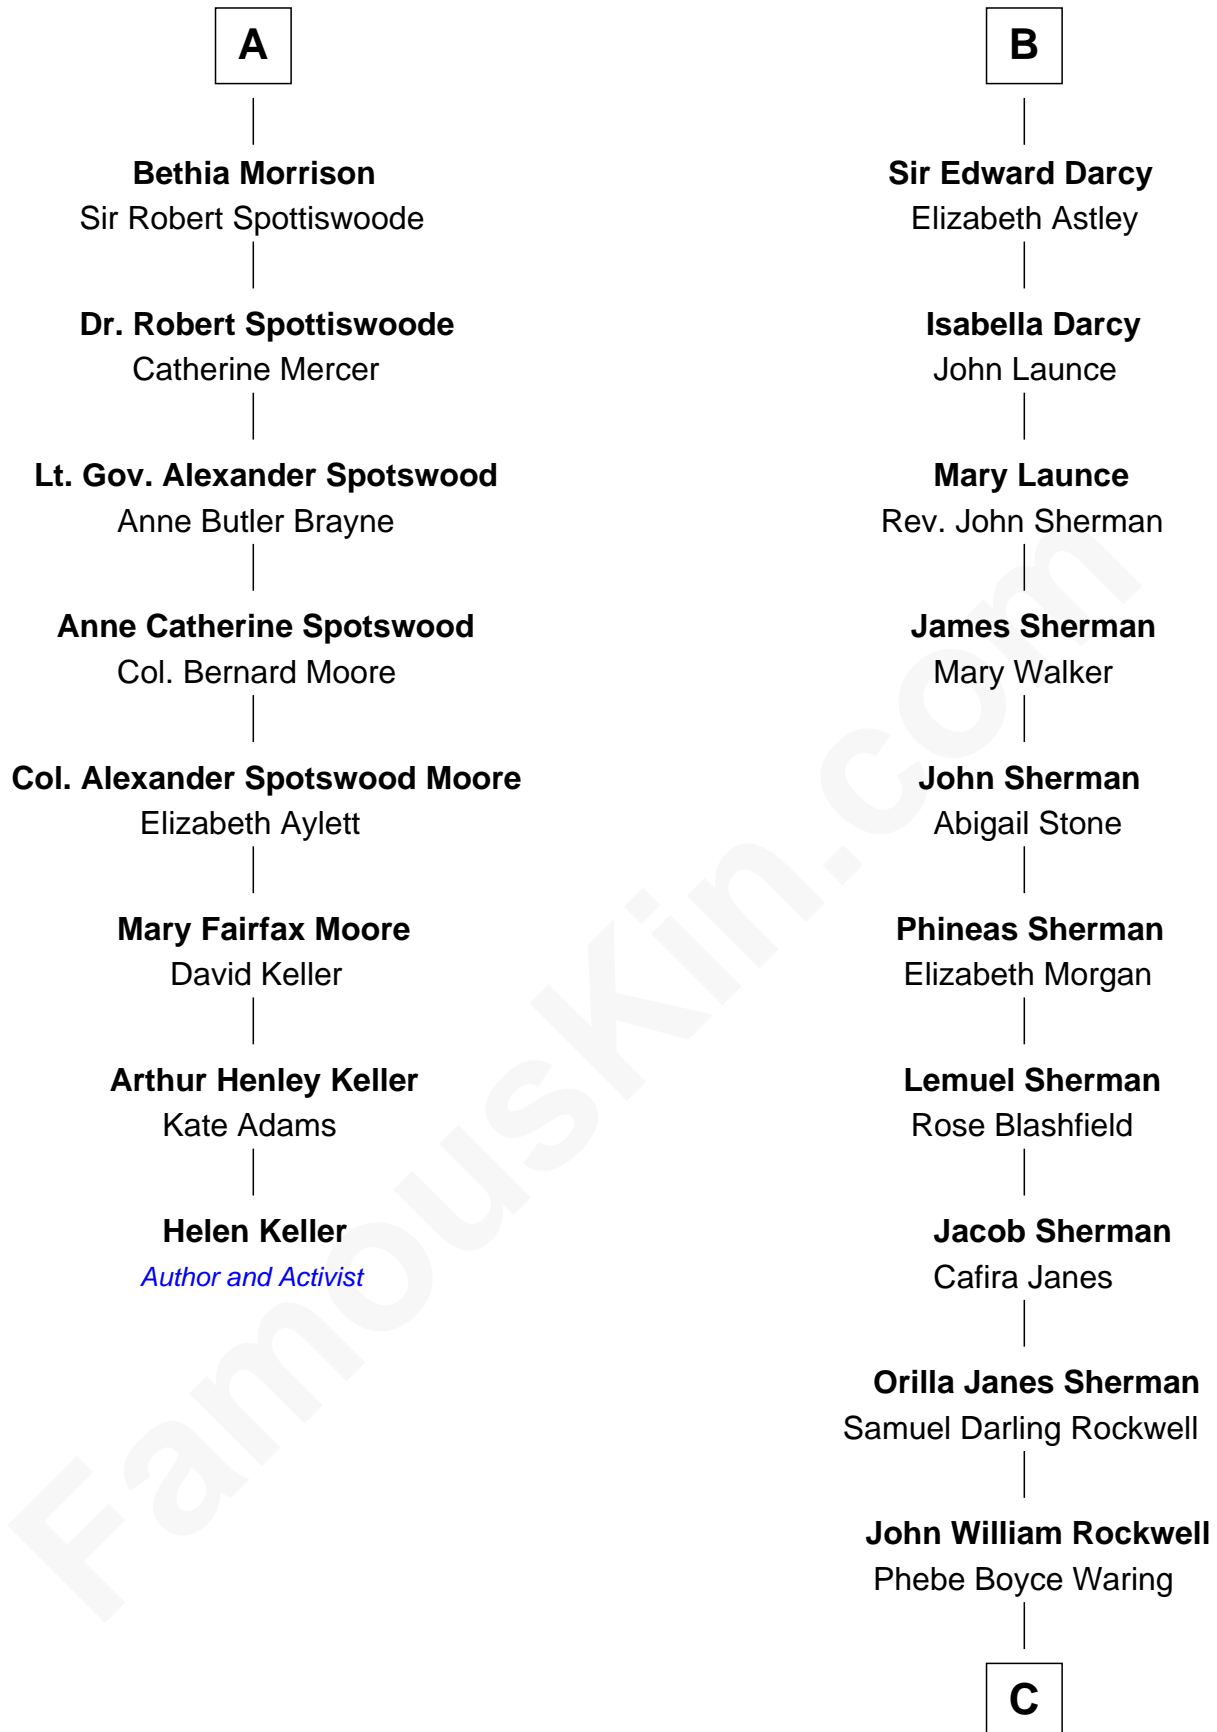

FamousKin.com Relationship Chart of

Helen Keller

Author and Activist

14th cousin 4 times removed of

Norman Rockwell

American Artist

John of Gaunt

Katherine Roet

Sir John Beaufort
Margaret de Holand

Joan Beaufort
Sir James Stewart

John Stewart
Eleanor Sinclair

Jean Stewart
James Arbuthnott

Isabel Arbuthnott
Sir Robert Maule

William Maule
Bethia Guthrie

Eleanor Maule
Sir Alexander Morrison

A

Joan Beaufort
Sir Robert de Ferrers

Elizabeth Ferrers
Sir John de Greystoke

Joan de Greystoke
John Darcy

Richard Darcy
Eleanor Scrope

Sir William Darcy
Eupheme Langton

Sir Thomas Darcy
Dowsabel Tempest

Sir Arthur Darcy
Mary Carew

B

C

—
Jarvis Waring Rockwell

Anne Mary Hill

—
Norman Rockwell

American Artist

FamousKin.com