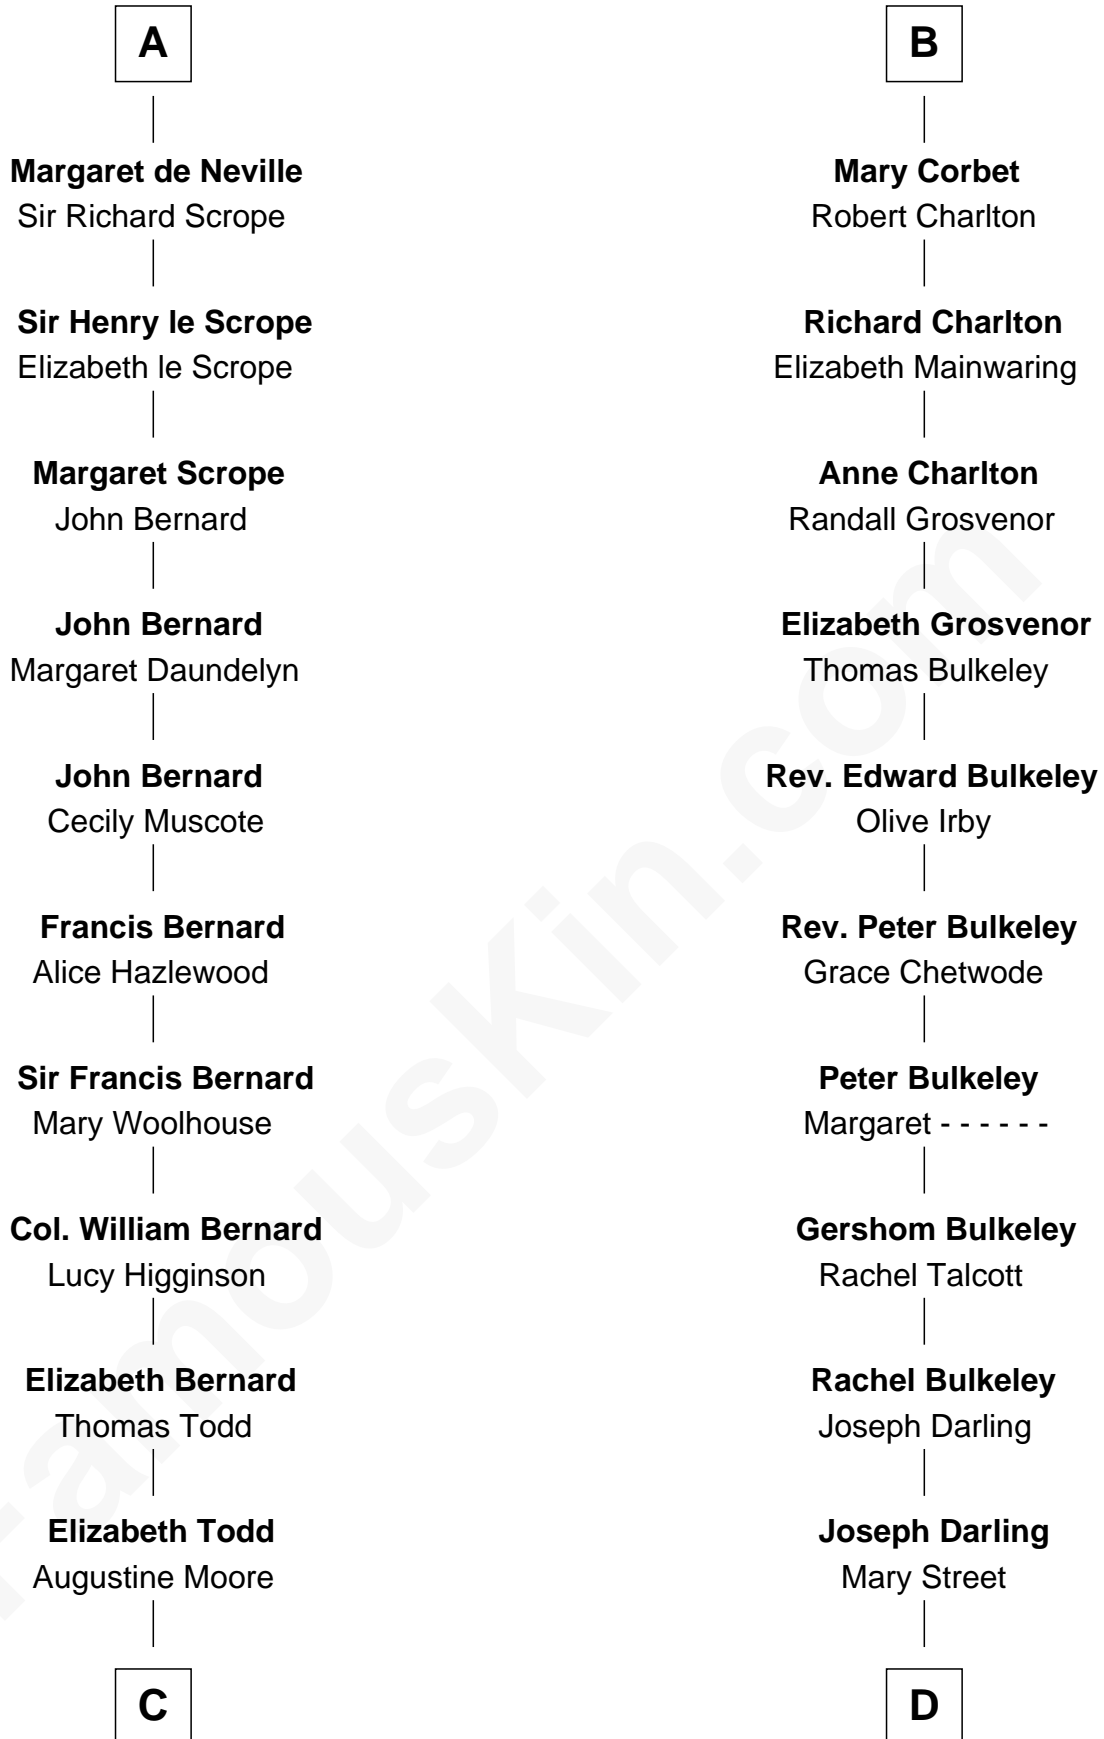

# FamousKin.com Relationship Chart of

**Helen Keller**

*Author and Activist*

21st cousin of

**Norman Rockwell**

*American Artist*

**Hugh de Kevelioc**

*with wife*

**Maud de Somery**  
Sir Henry de Erdington

**Sir Henry de Erdington**  
Joan de Wolvey

**Sir Giles de Erdington**  
Elizabeth de Tolthorpe

**Margaret de Erdington**  
Sir Roger Corbet

**Sir Robert Corbet**  
Margaret - - - - -

**B**

**C**

**Col. Bernard Moore**  
Anne Catherine Spotswood

**Col. Alexander Spotswood Moore**  
Elizabeth Aylett

**Mary Fairfax Moore**  
David Keller

**Arthur Henley Keller**  
Kate Adams

**Helen Keller**  
*Author and Activist*