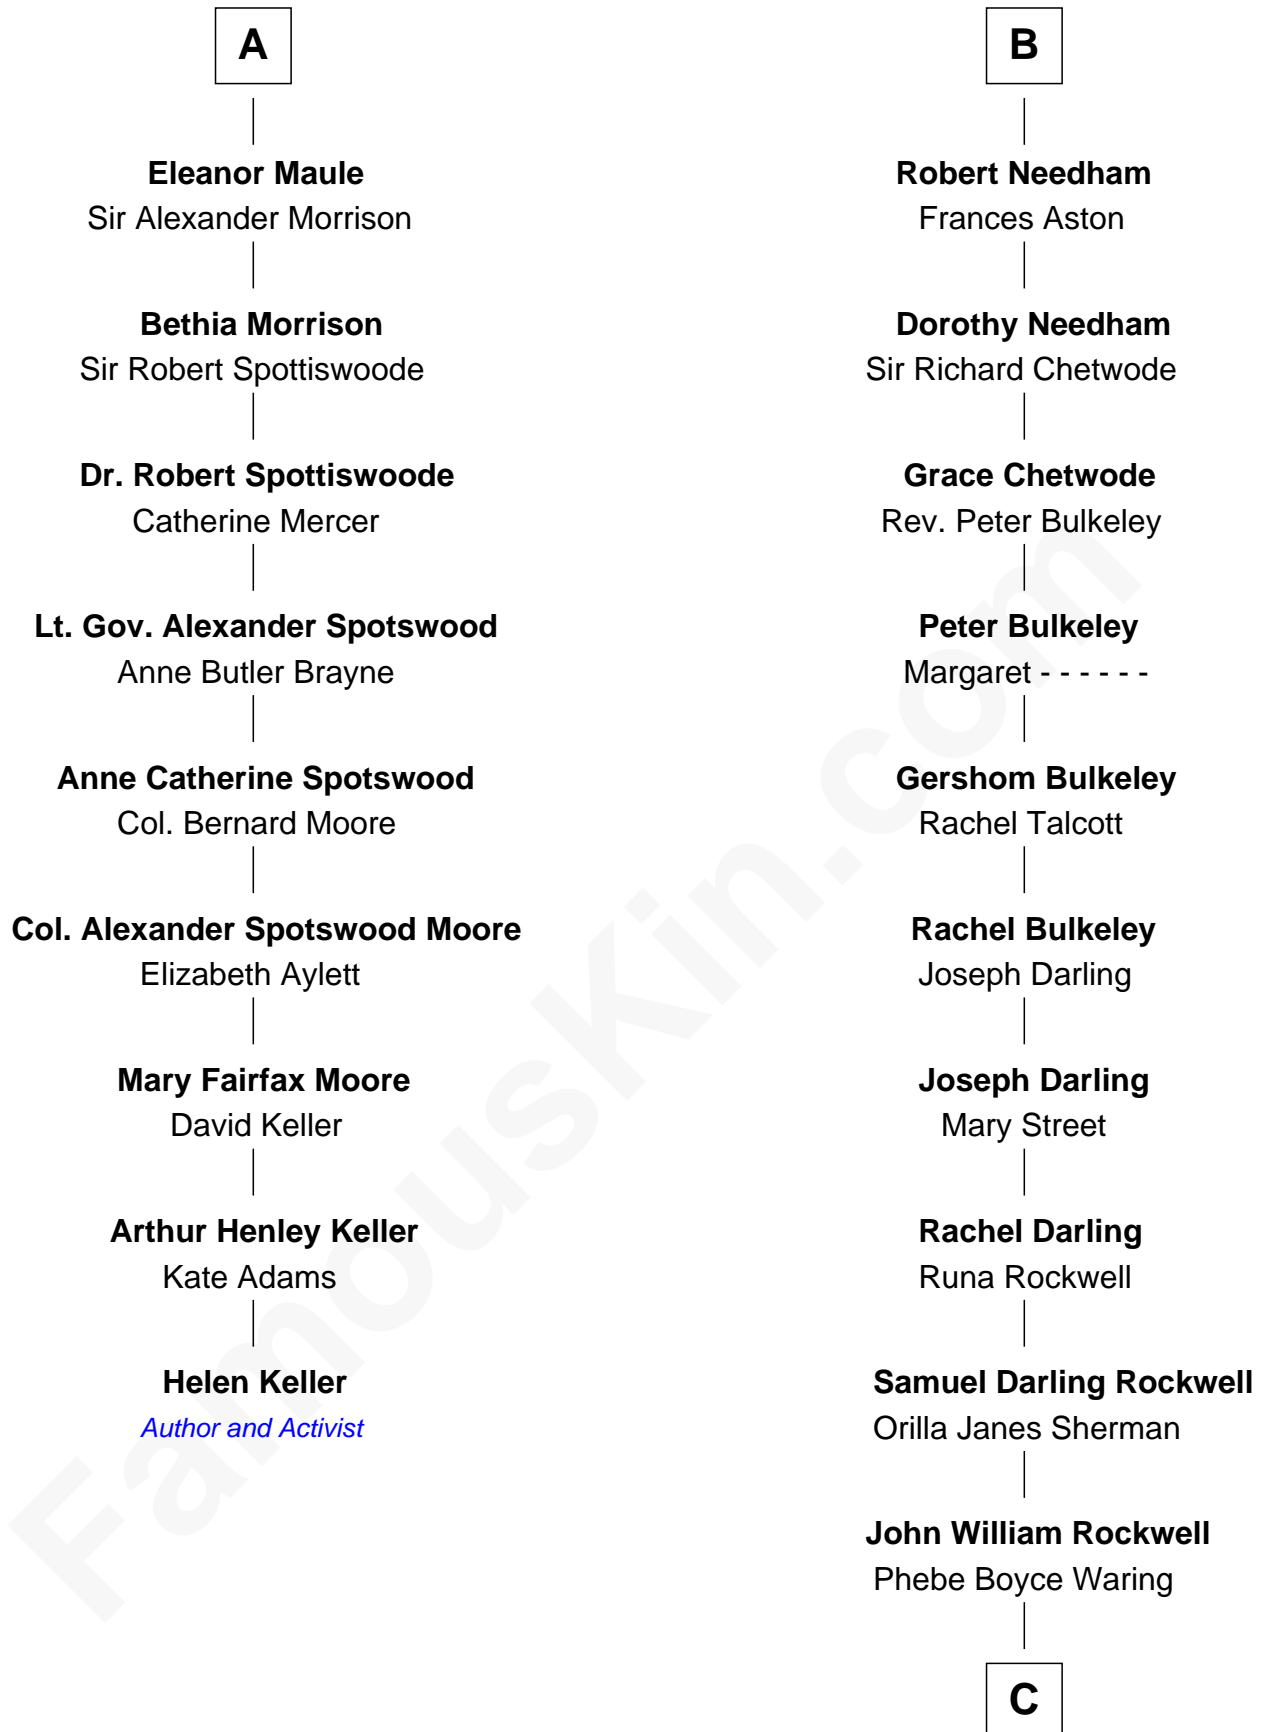

FamousKin.com Relationship Chart of

Helen Keller

Author and Activist

15th cousin 3 times removed of

Norman Rockwell

American Artist

Richard Fitzalan
Eleanor Plantagenet

Alice Fitzalan
Sir Thomas de Holand

Margaret de Holand
Sir John Beaufort

Joan Beaufort
Sir James Stewart

John Stewart
Eleanor Sinclair

Jean Stewart
James Arbuthnott

Isabel Arbuthnott
Sir Robert Maule

William Maule
Bethia Guthrie

A

Sir Richard Fitzalan
Elizabeth de Bohun

Joan Fitzalan
Sir William Beauchamp

Joan Beauchamp
James Butler

Elizabeth Butler
John Talbot

Sir Gilbert Talbot
Audrey Cotton

Sir John Talbot
Margaret Troutbeck

Anne Talbot
Thomas Needham

B

C

Jarvis Waring Rockwell

Anne Mary Hill

Norman Rockwell

American Artist

FamousKin.com