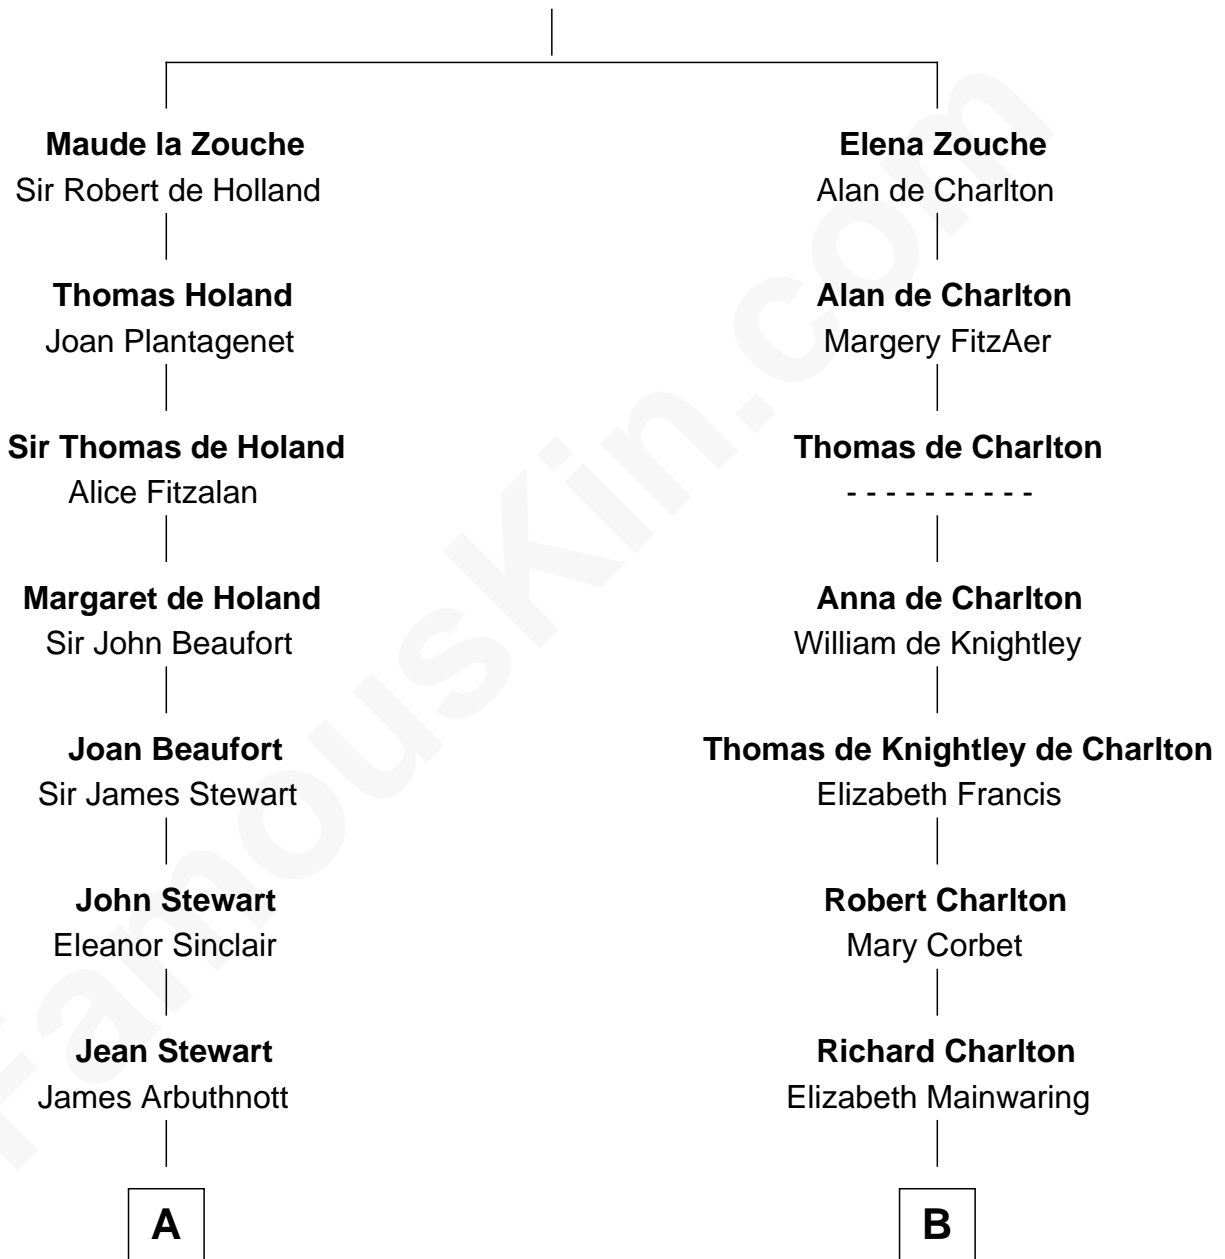

FamousKin.com Relationship Chart of

Helen Keller

Author and Activist

17th cousin 2 times removed of

Norman Rockwell

American Artist

Sir Alan la Zouche

Eleanor de Segrave

C

John William Rockwell

Phebe Boyce Waring

Jarvis Waring Rockwell

Anne Mary Hill

Norman Rockwell

American Artist

FamousKin.com