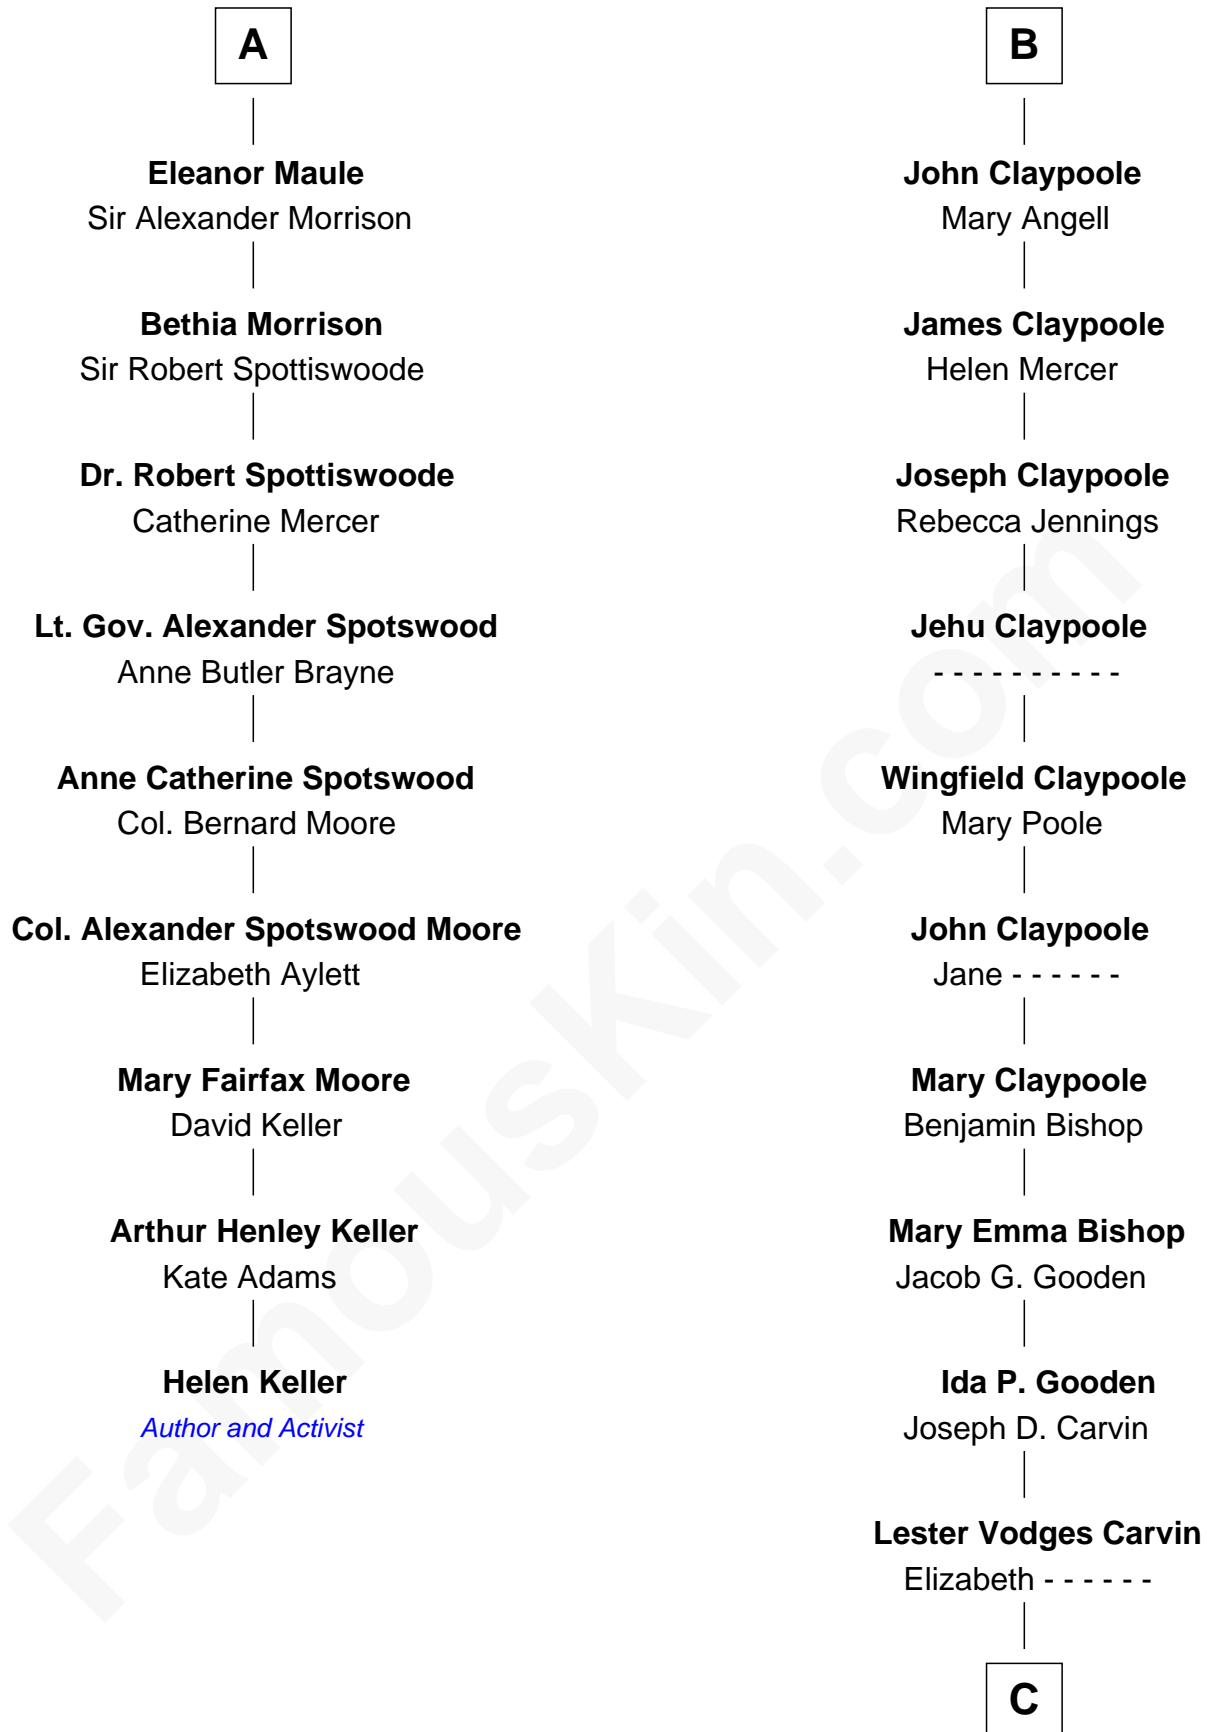

# FamousKin.com Relationship Chart of

**Helen Keller**

*Author and Activist*

15th cousin 3 times removed of

**Valerie Bertinelli**

*Television Actress*

**Richard Fitzalan**  
Eleanor Plantagenet

**Alice Fitzalan**  
Sir Thomas de Holand

**Margaret de Holand**  
Sir John Beaufort

**Joan Beaufort**  
Sir James Stewart

**John Stewart**  
Eleanor Sinclair

**Jean Stewart**  
James Arbuthnott

**Isabel Arbuthnott**  
Sir Robert Maule

**William Maule**  
Bethia Guthrie

**A**

**Sir Richard Fitzalan**  
Elizabeth de Bohun

**Elizabeth Fitzalan**  
Sir Robert Goushill

**Elizabeth Goushill**  
Sir Robert Wingfield

**Sir Henry Wingfield**  
Elizabeth Rookes

**Robert Wingfield**  
Margery Quarles

**Robert Wingfield**  
Elizabeth Cecil

**Dorothy Wingfield**  
Adam Claypoole

**B**

C

**Nancy L. Carvin**  
Andrew Francis Bertinelli

**Valerie Bertinelli**  
*Television Actress*

FamousKin.com