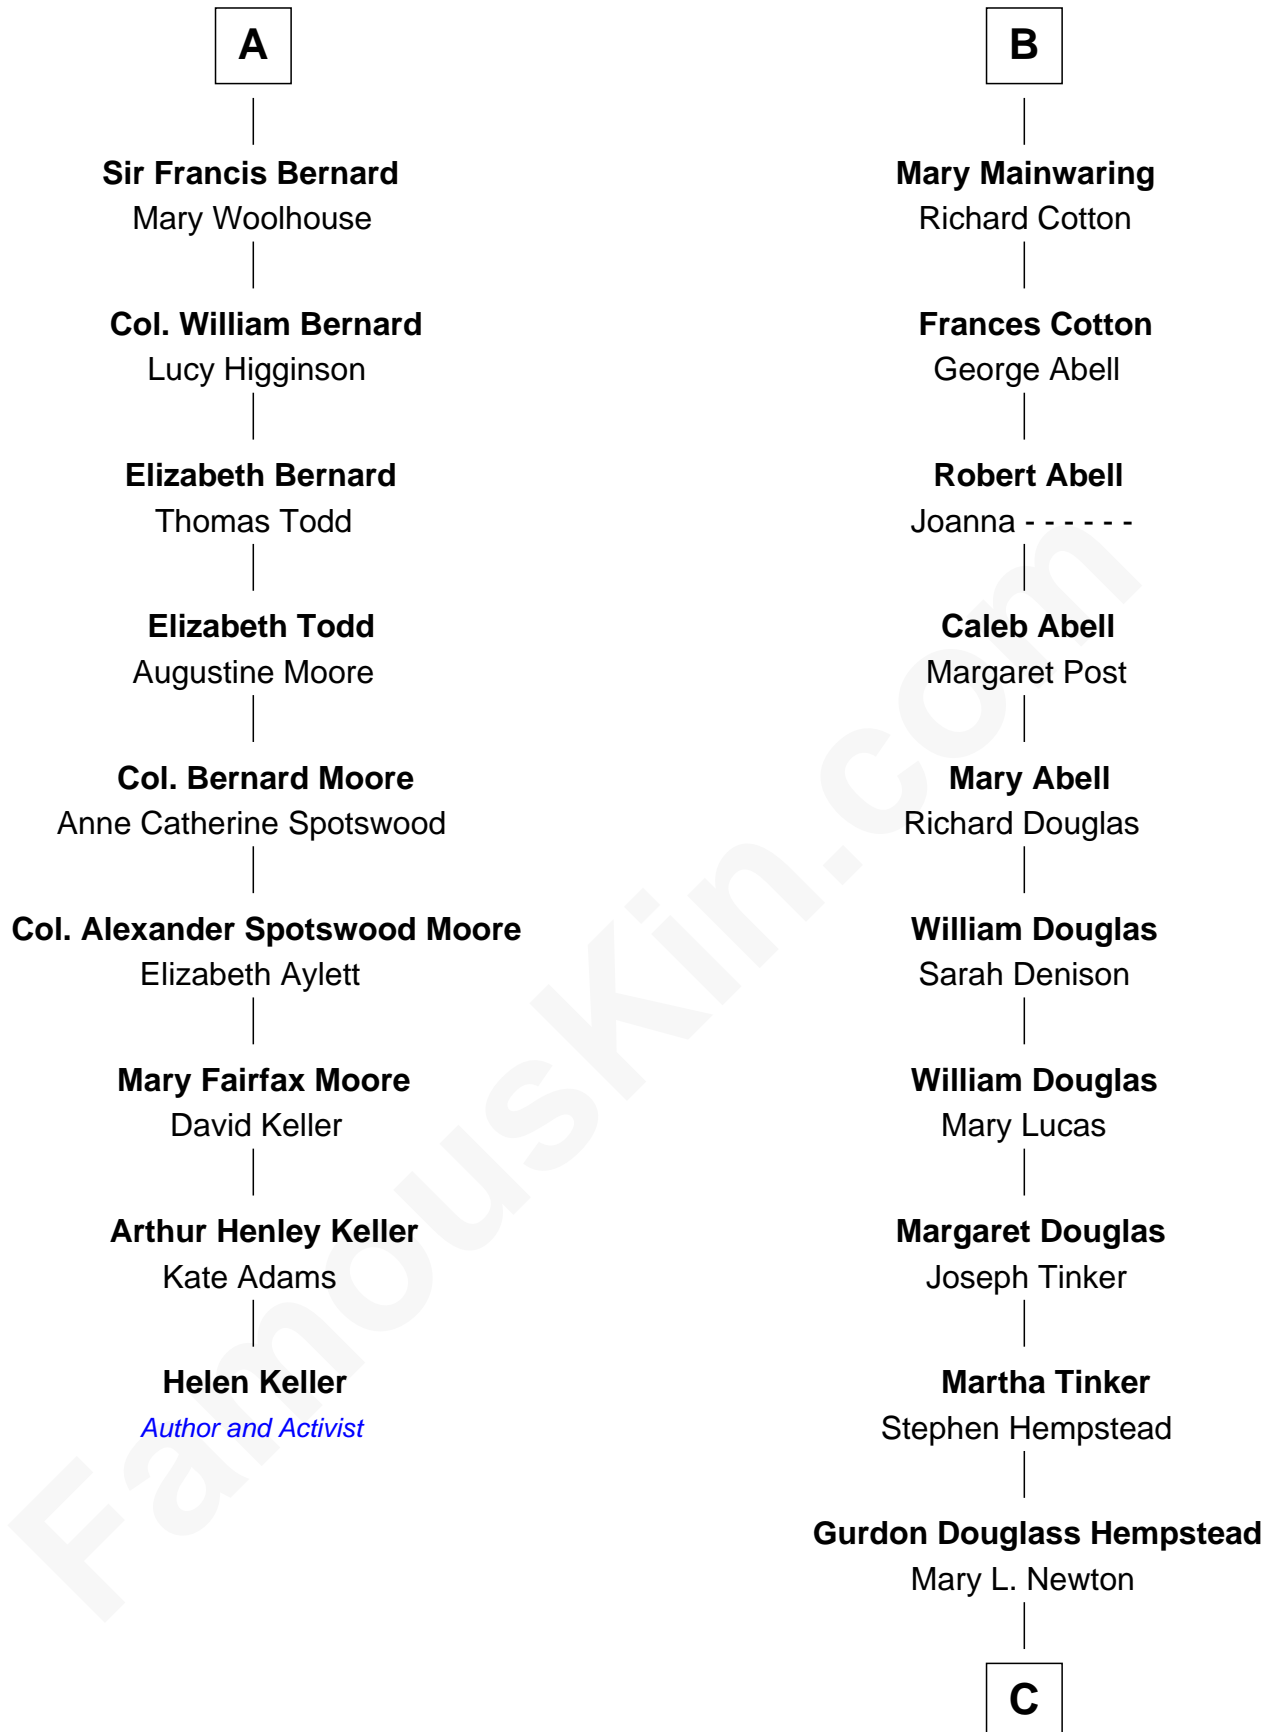

# FamousKin.com Relationship Chart of

**Helen Keller**

*Author and Activist*

15th cousin 6 times removed of

**Richard Gere**

*Movie Actor*

**John de Welles**

Maud de Roos

Sir Robert Corbet

**Dorothy Corbet**

Sir Richard Mainwaring

**Sir Arthur Mainwaring**

Margaret Mainwaring

**B**

C

**Julia Anne Hempstead**