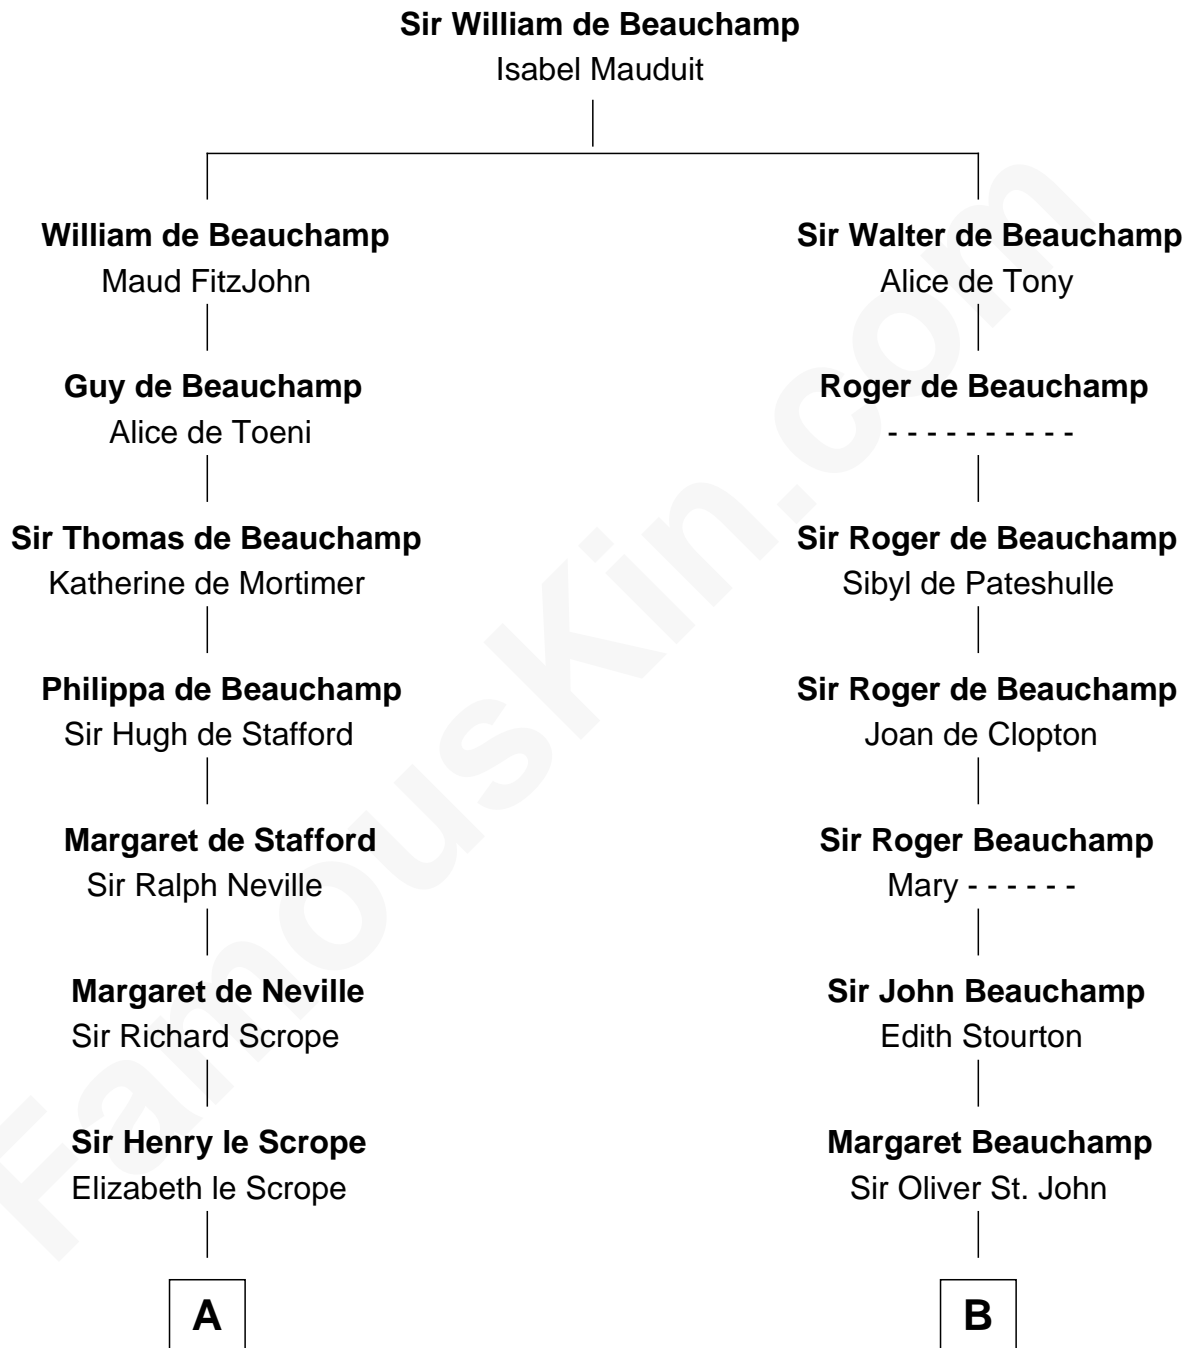

FamousKin.com Relationship Chart of

Helen Keller

Author and Activist

19th cousin 2 times removed of

Liz Claiborne

Fashion Designer and Founder of Liz Claiborne Inc.

C

Mary Fairfax Moore

David Keller

Arthur Henley Keller

Kate Adams

Helen Keller

Author and Activist

D

William Charles Cole Claiborne

Clarisse Duralde