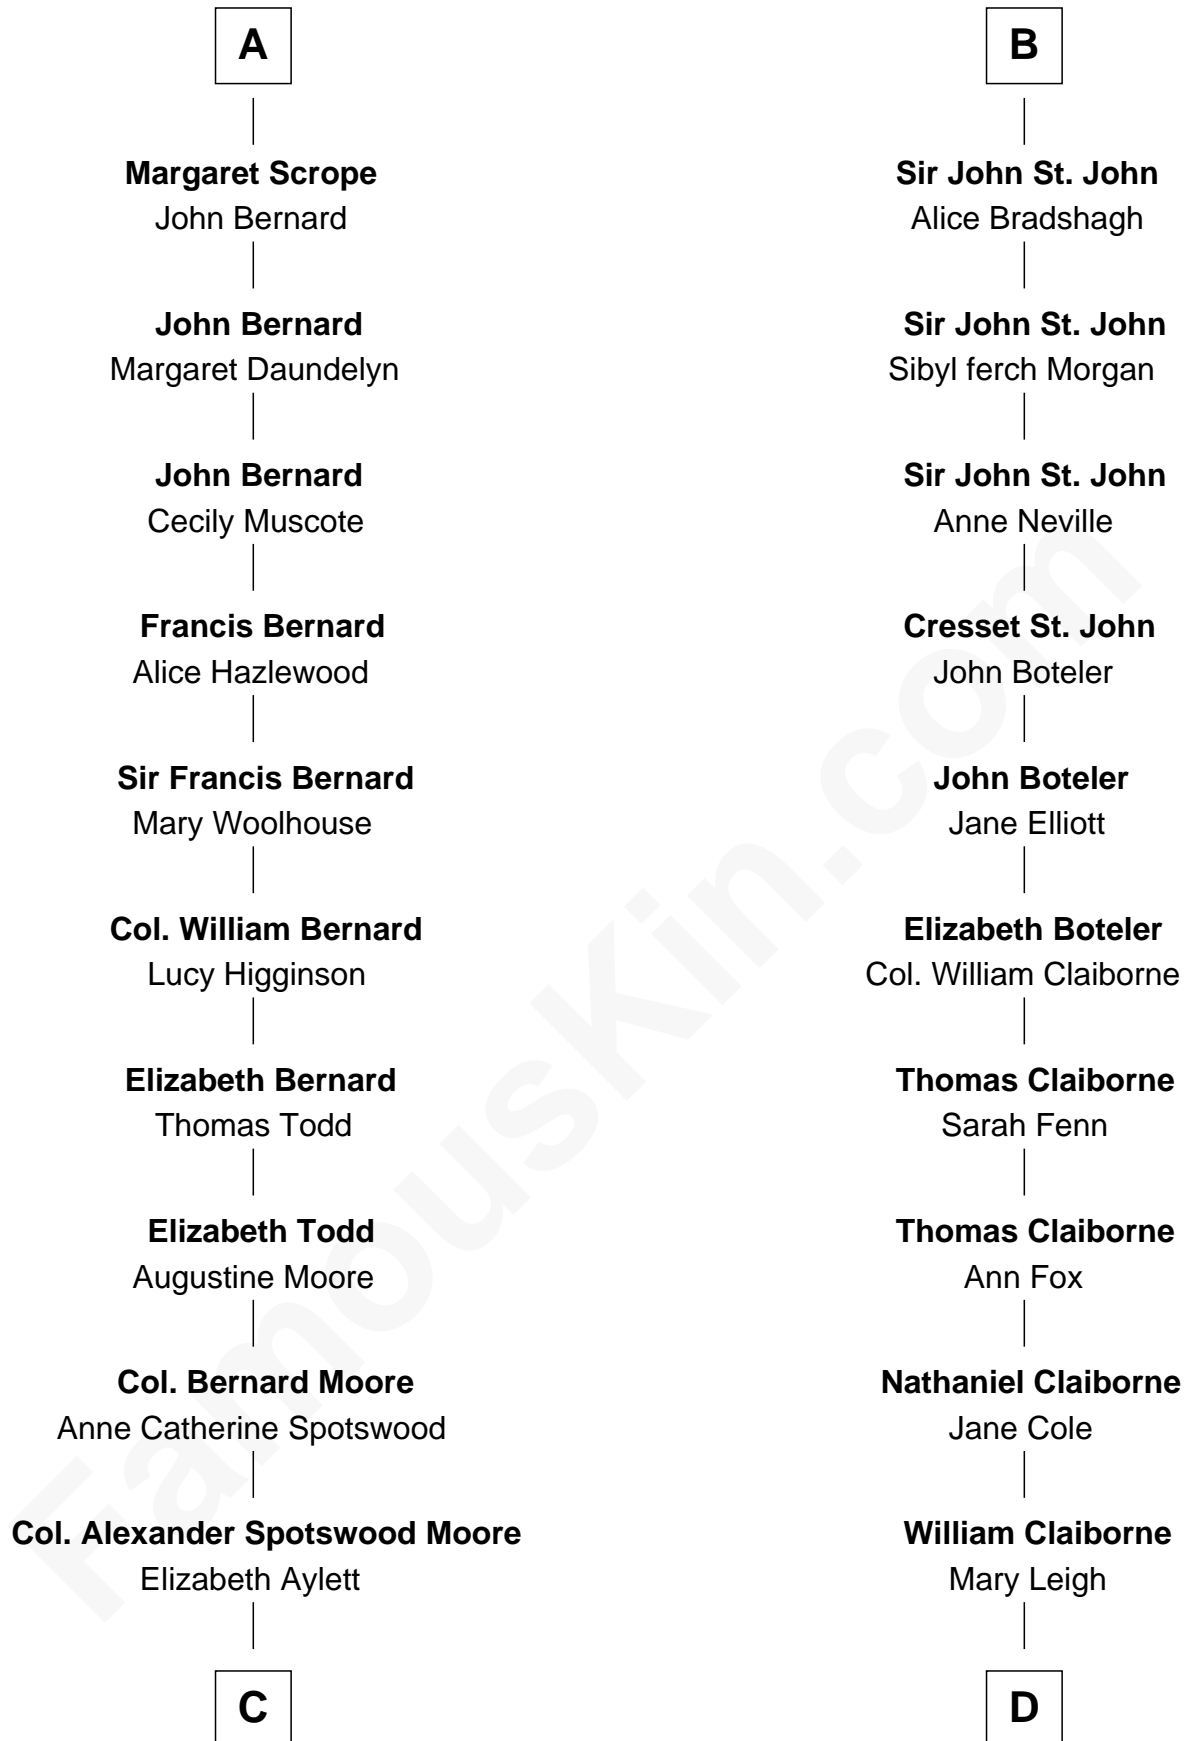

FamousKin.com Relationship Chart of

Helen Keller

Author and Activist

19th cousin 2 times removed of

Liz Claiborne

Fashion Designer and Founder of Liz Claiborne Inc.

C

Mary Fairfax Moore

David Keller

Arthur Henley Keller

Kate Adams

Helen Keller

Author and Activist

D

William Charles Cole Claiborne

Clarisse Duralde