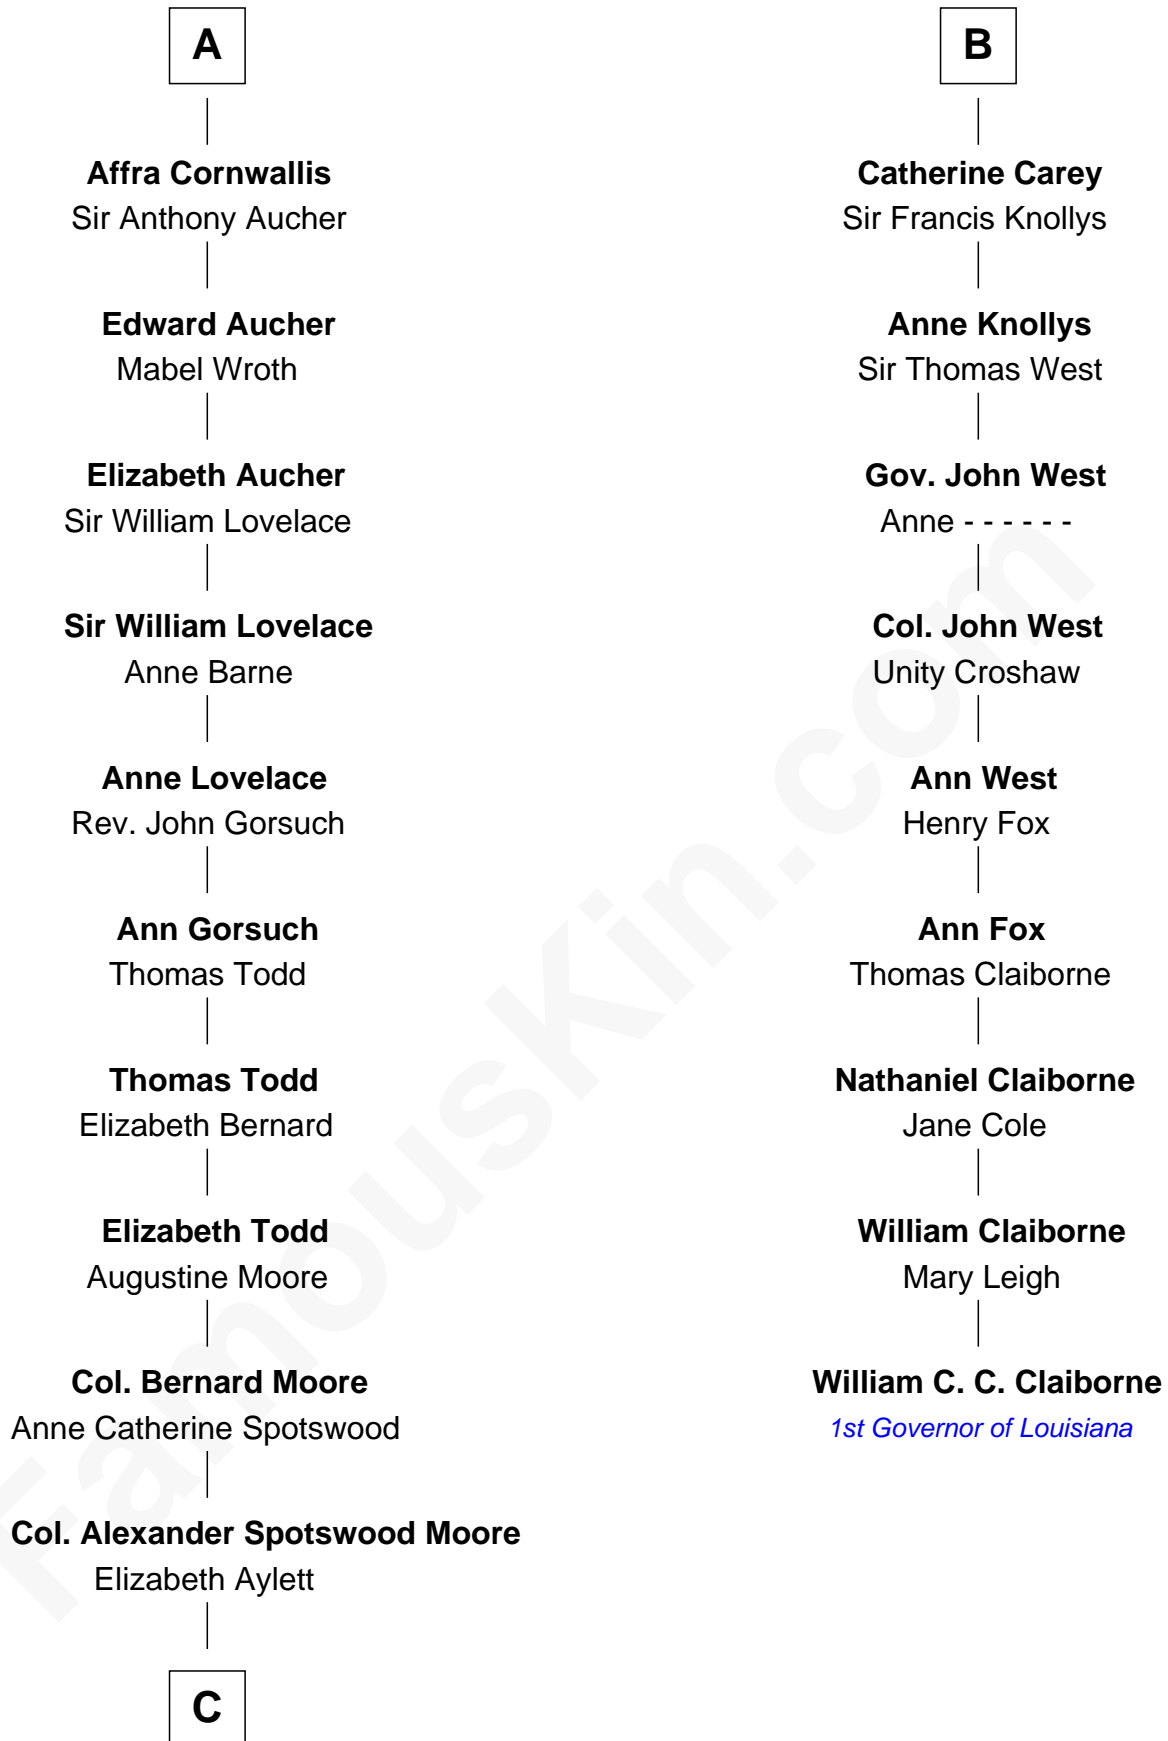

FamousKin.com Relationship Chart of

Helen Keller

Author and Activist

15th cousin 4 times removed of

William C. C. Claiborne

1st Governor of Louisiana

Hugh le Despencer

Eleanor de Clare

Anne Pashley

Edward Tyrrell

Philippa Tyrrell

Thomas Cornwallis

Sir William Cornwallis

Elizabeth Stanford

A

Elizabeth le Despencer

Maurice de Berkeley

Thomas de Berkeley

Margaret de Lisle

Elizabeth de Berkeley

Richard de Beauchamp

Eleanor Beauchamp

Edmund Beaufort

Eleanor Beaufort

Sir Robert Spencer

Margaret Spencer

Sir Thomas Carey

Sir William Carey

Mary Boleyn

B

C

—
Mary Fairfax Moore