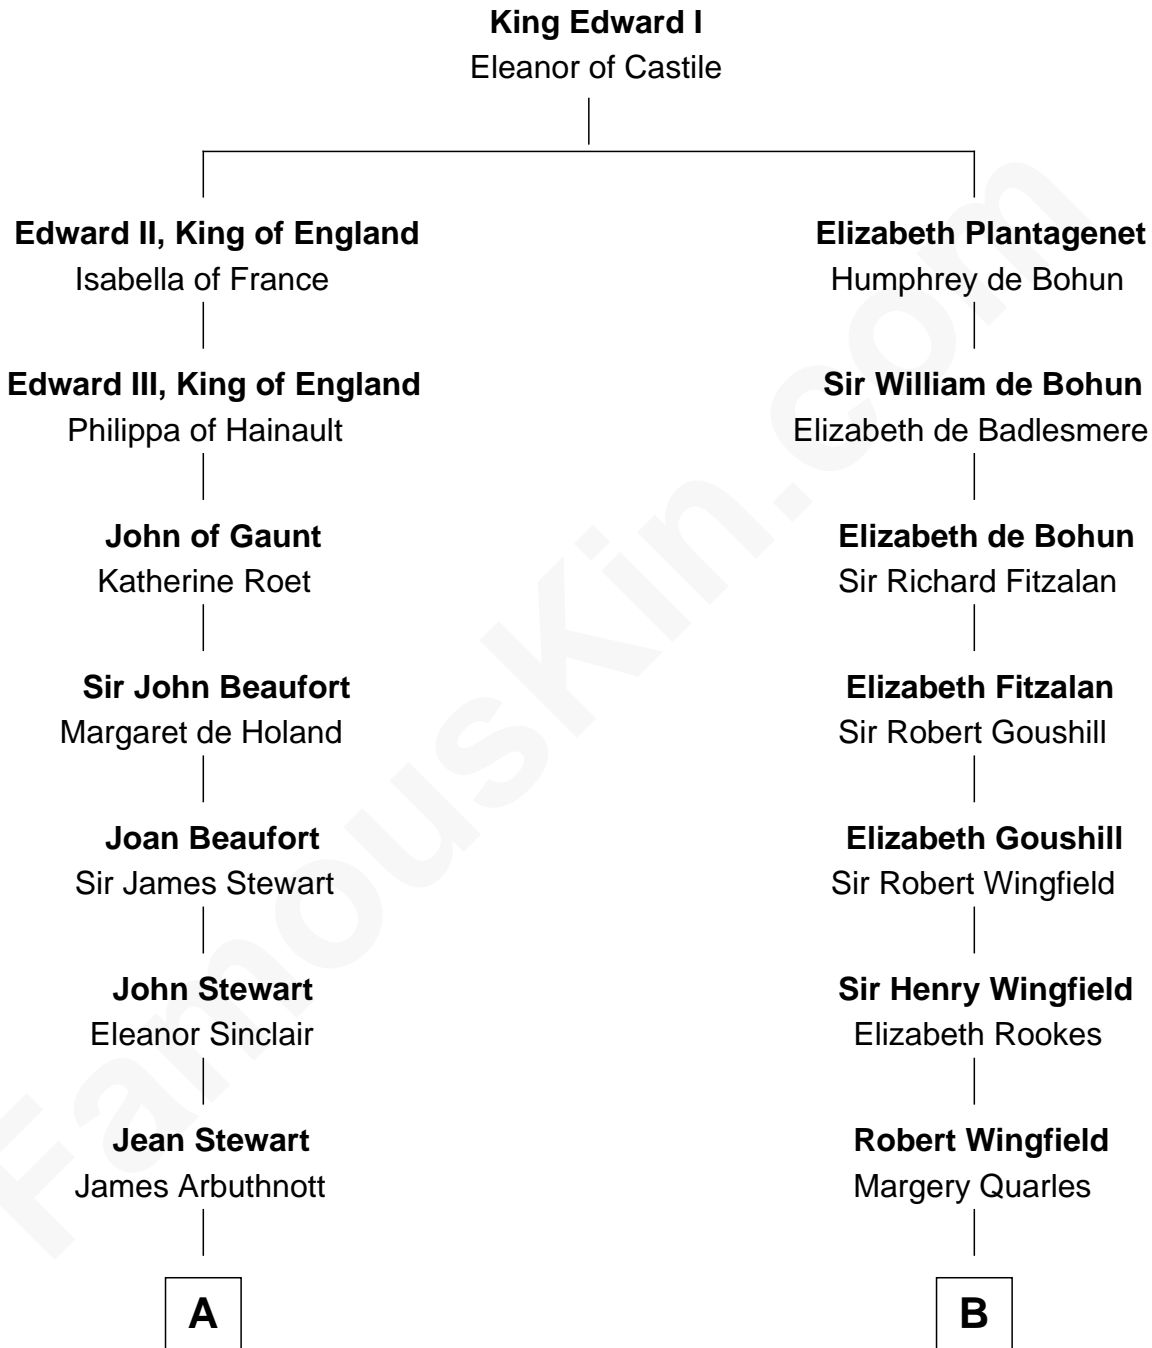

# FamousKin.com Relationship Chart of

**Helen Keller**

*Author and Activist*

17th cousin 2 times removed of

**Anderson Cooper**

*Television Journalist*

C

**Reginald Claypoole Vanderbilt**

Gloria Maria Mercedes Morgan

**Gloria Laura Morgan Vanderbilt**

Wyatt Emory Cooper

**Anderson Cooper**

*Television Journalist*

FamousKin.com