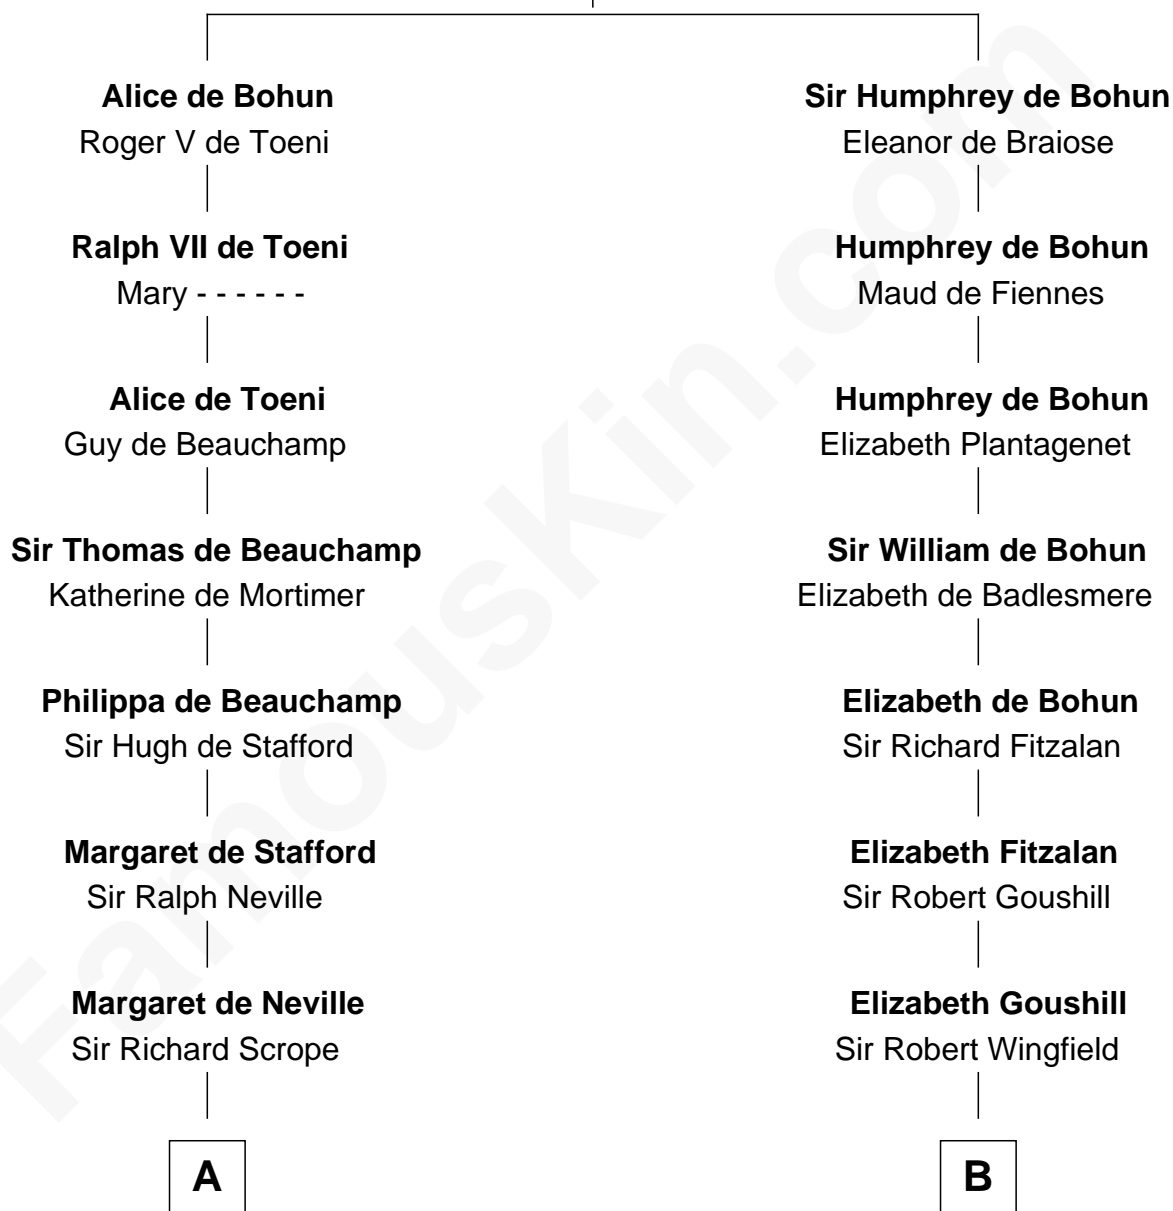

# FamousKin.com Relationship Chart of

**Helen Keller**

*Author and Activist*

20th cousin of

**Gloria Vanderbilt**

*Fashion Designer*

**Sir Humphrey de Bohun**

Maud of Eu

**C**

**Col. Alexander Spotswood Moore**

Elizabeth Aylett

**Mary Fairfax Moore**

David Keller

**Arthur Henley Keller**

Kate Adams

**Helen Keller**

*Author and Activist*

**D**

**Abraham Evan Gwynne**

Rachel Moore Flagg

**Alice Claypoole Gwynne**

Cornelius Vanderbilt

**Reginald Claypoole Vanderbilt**

Gloria Maria Mercedes Morgan