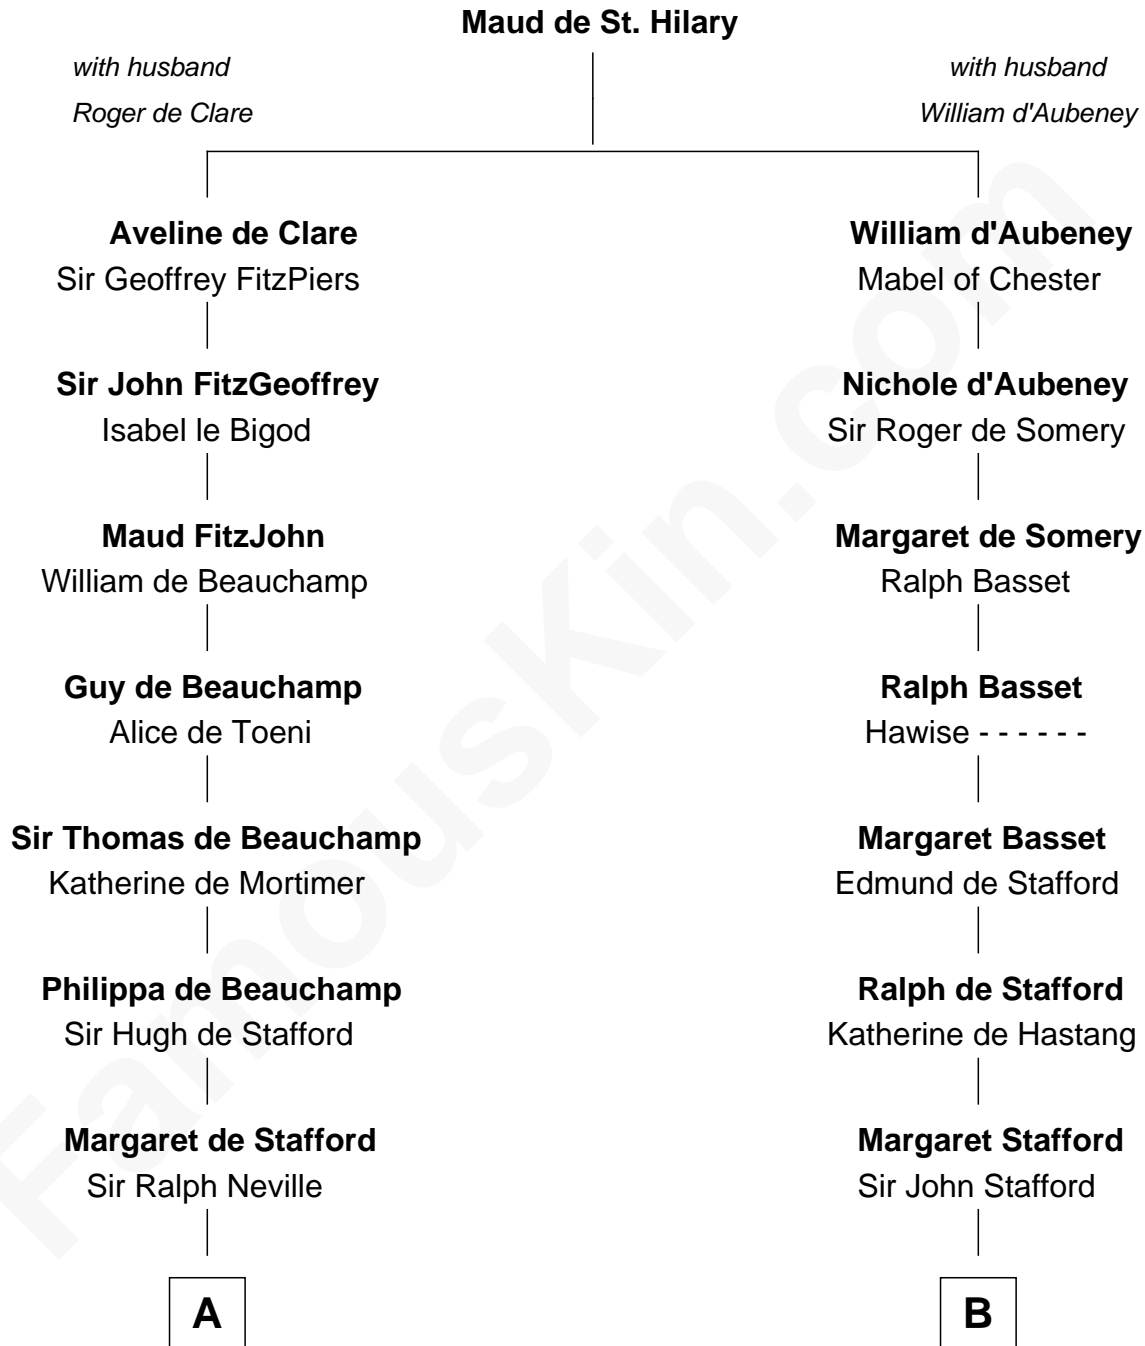

FamousKin.com Relationship Chart of

Helen Keller

Author and Activist

19th cousin 2 times removed of

William Greene

2nd Governor of Rhode Island

C

Col. Bernard Moore
Anne Catherine Spotswood

Col. Alexander Spotswood Moore
Elizabeth Aylett

Mary Fairfax Moore
David Keller

Arthur Henley Keller
Kate Adams

Helen Keller
Author and Activist

D

Samuel Greene
Mary Gorton

William Greene
Catharine Greene

William Greene
2nd Governor of Rhode Island