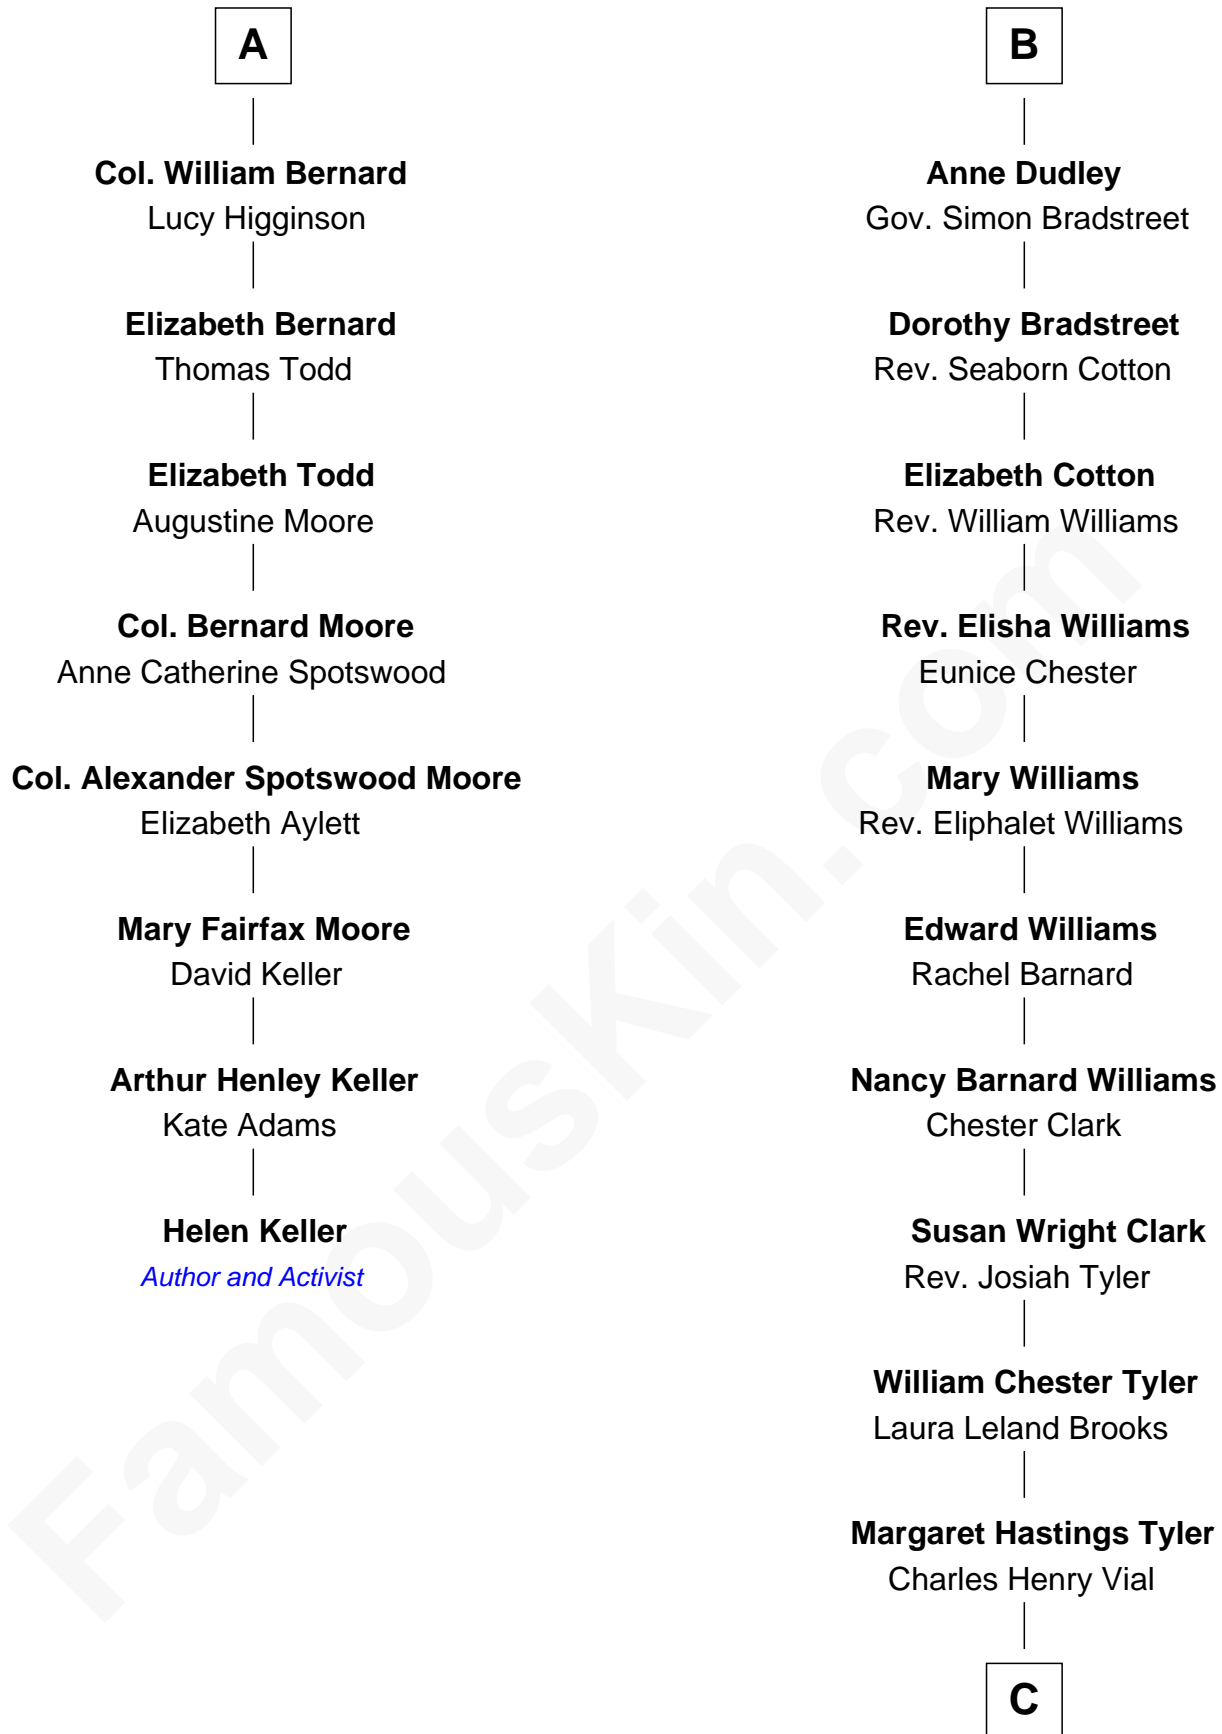

FamousKin.com Relationship Chart of

Helen Keller

Author and Activist

14th cousin 5 times removed of

Kate Upton

Sports Illustrated Swimsuit Cover Model

C

Elizabeth Brooks Vial
Stephen Edward Upton