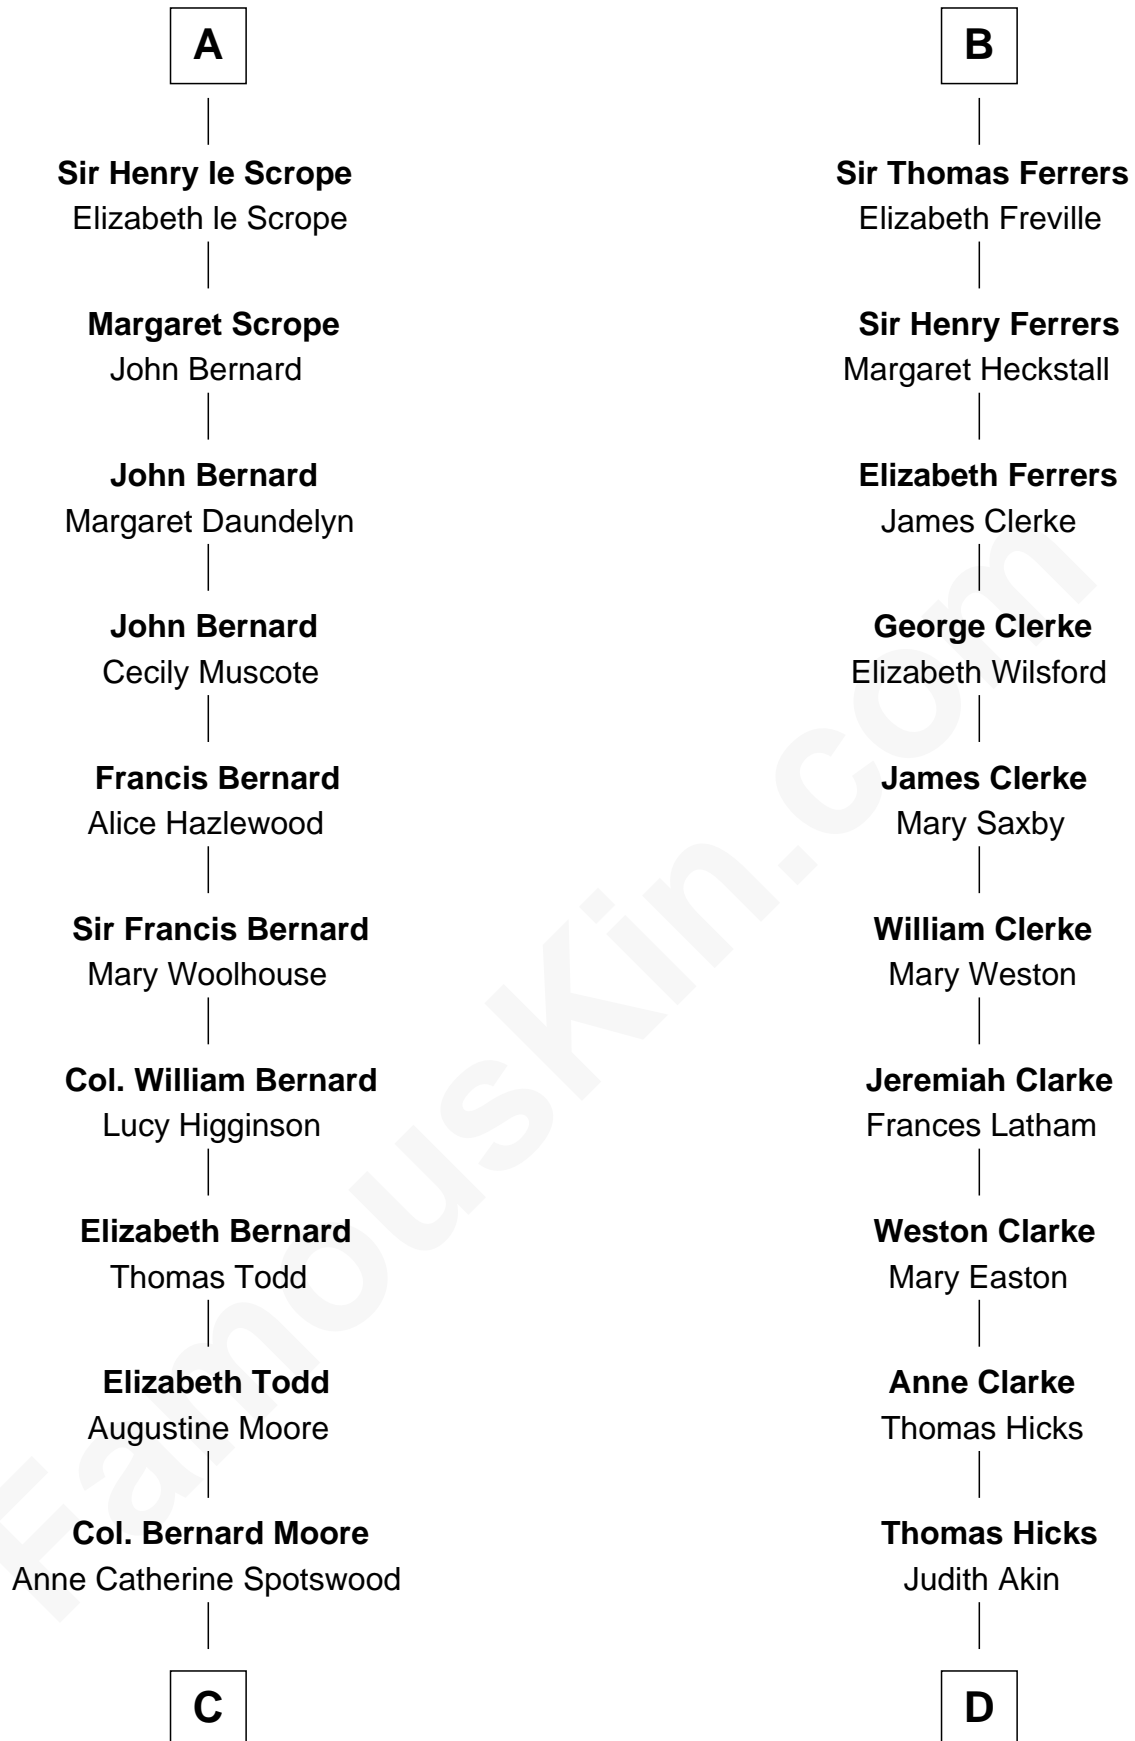

FamousKin.com Relationship Chart of

Helen Keller

Author and Activist

20th cousin of

Hetty Green

"The Witch of Wall Street"

Sir Humphrey de Bohun

Maud of Eu

C

Col. Alexander Spotswood Moore

Elizabeth Aylett

Mary Fairfax Moore

David Keller

Arthur Henley Keller

Kate Adams

Helen Keller

Author and Activist

D

Sarah Hicks

Gideon Howland

Gideon Howland

Mehitable Howland

Abby Slocum Howland

Edward Mott Robinson