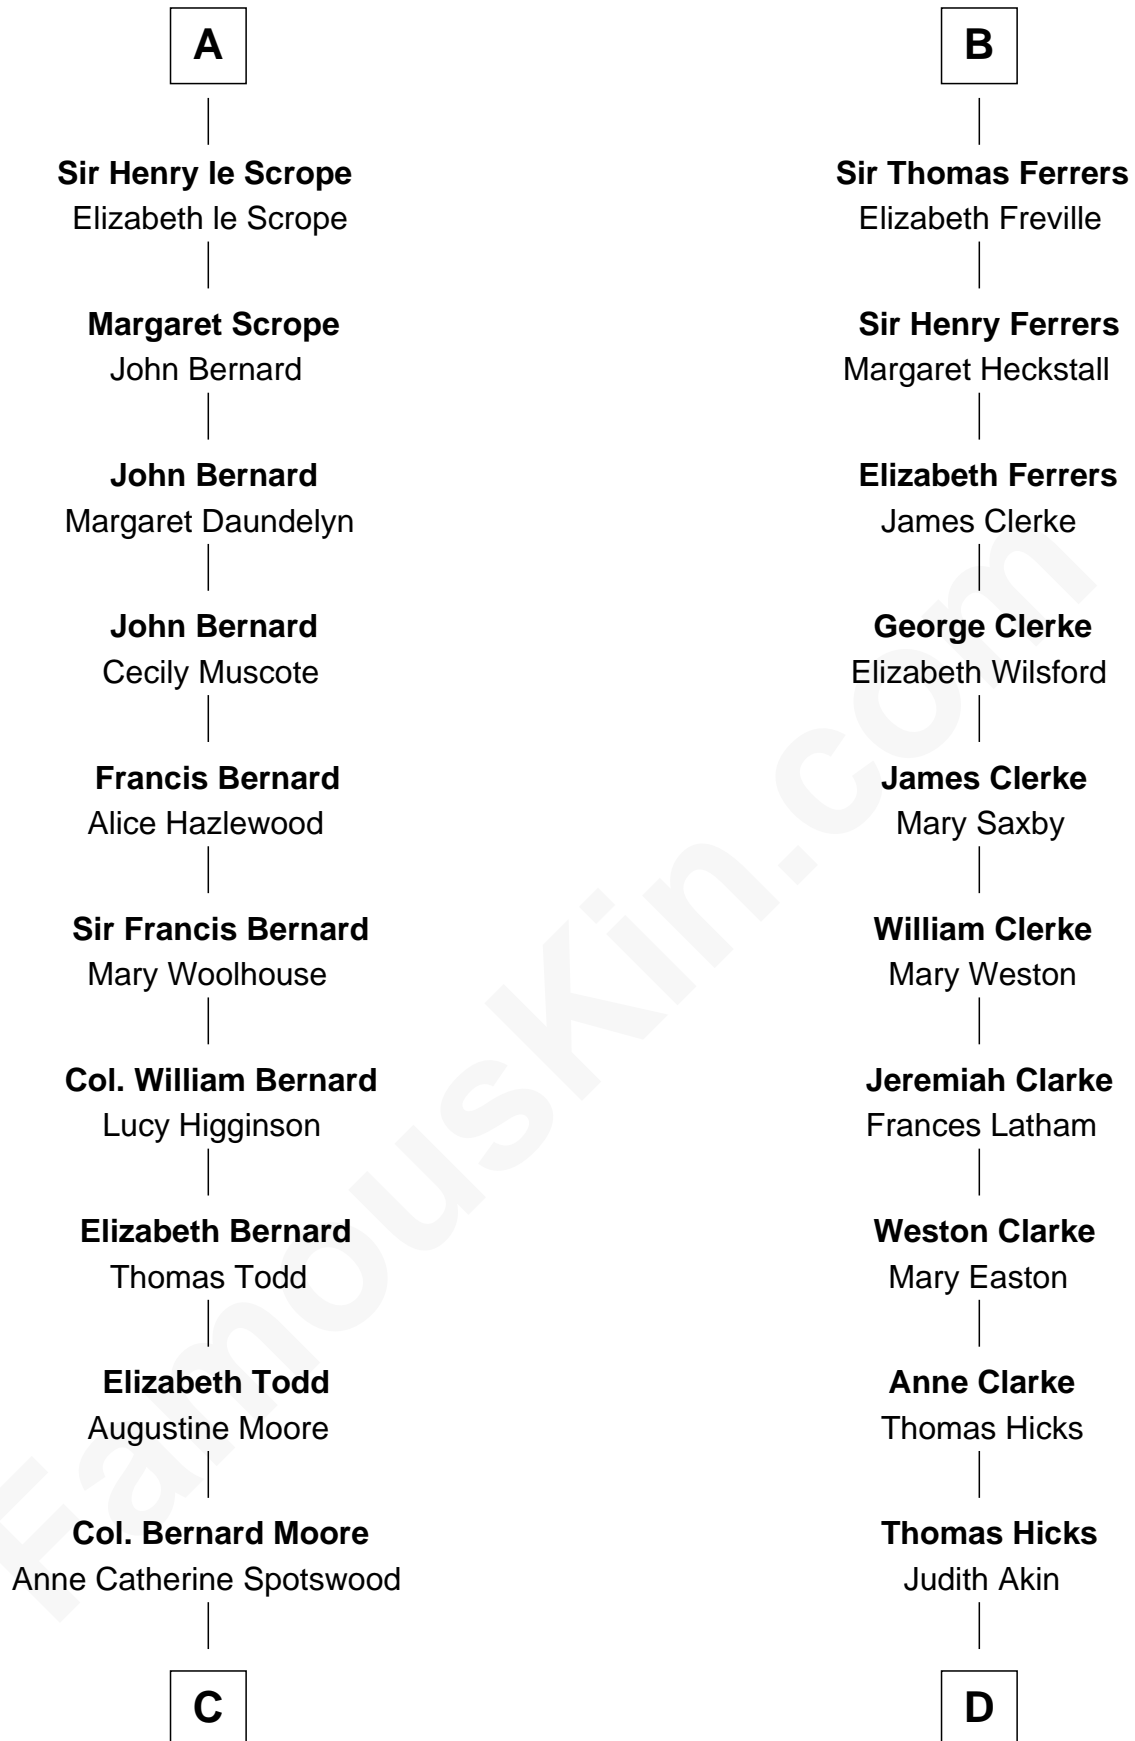

FamousKin.com Relationship Chart of

Helen Keller

Author and Activist

20th cousin of

Hetty Green

"The Witch of Wall Street"

Sir Roger de Quincy

Helen of Galloway

C

Col. Alexander Spotswood Moore

Elizabeth Aylett

Mary Fairfax Moore

David Keller

Arthur Henley Keller

Kate Adams

Helen Keller

Author and Activist

D

Sarah Hicks

Gideon Howland

Gideon Howland

Mehitable Howland

Abby Slocum Howland

Edward Mott Robinson