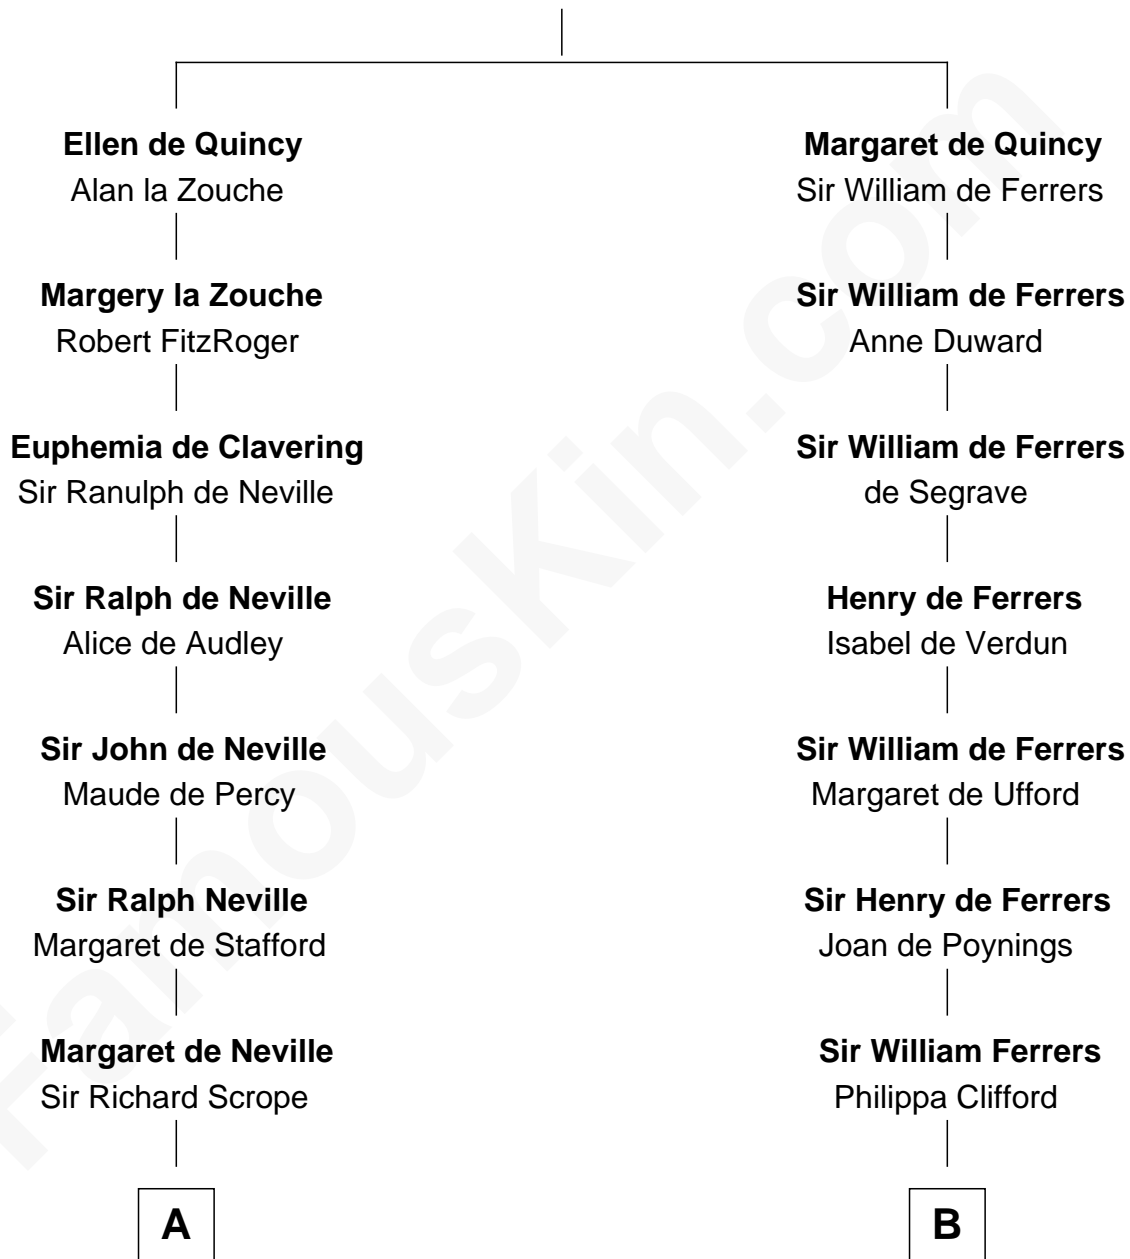

FamousKin.com Relationship Chart of

Helen Keller

Author and Activist

20th cousin of

Hetty Green

"The Witch of Wall Street"

Sir Roger de Quincy

Helen of Galloway

C

Col. Alexander Spotswood Moore

Elizabeth Aylett

Mary Fairfax Moore

David Keller

Arthur Henley Keller

Kate Adams

Helen Keller