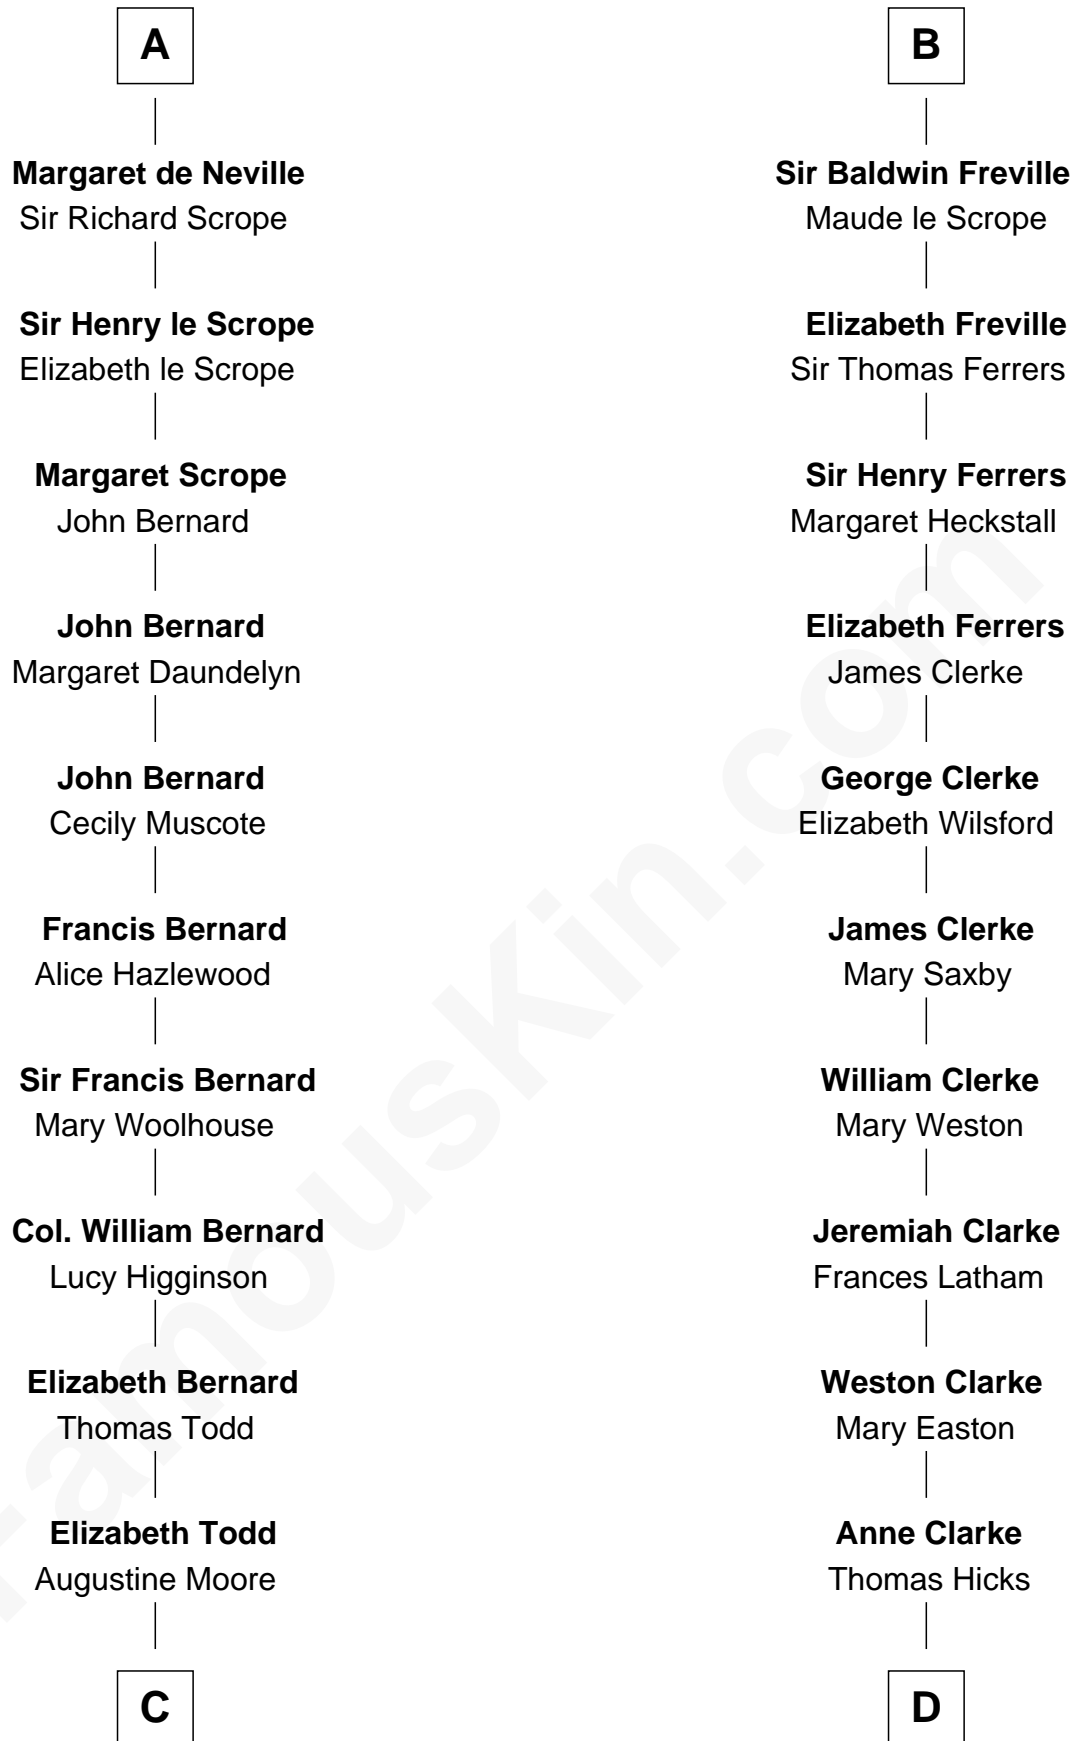

FamousKin.com Relationship Chart of

Helen Keller

Author and Activist

21st cousin of

Hetty Green

"The Witch of Wall Street"

C

Col. Bernard Moore
Anne Catherine Spotswood

Col. Alexander Spotswood Moore
Elizabeth Aylett

Mary Fairfax Moore
David Keller

Arthur Henley Keller
Kate Adams

Helen Keller
Author and Activist

D

Thomas Hicks
Judith Akin

Sarah Hicks
Gideon Howland

Gideon Howland
Mehitable Howland

Abby Slocum Howland
Edward Mott Robinson

Hetty Green
"The Witch of Wall Street"