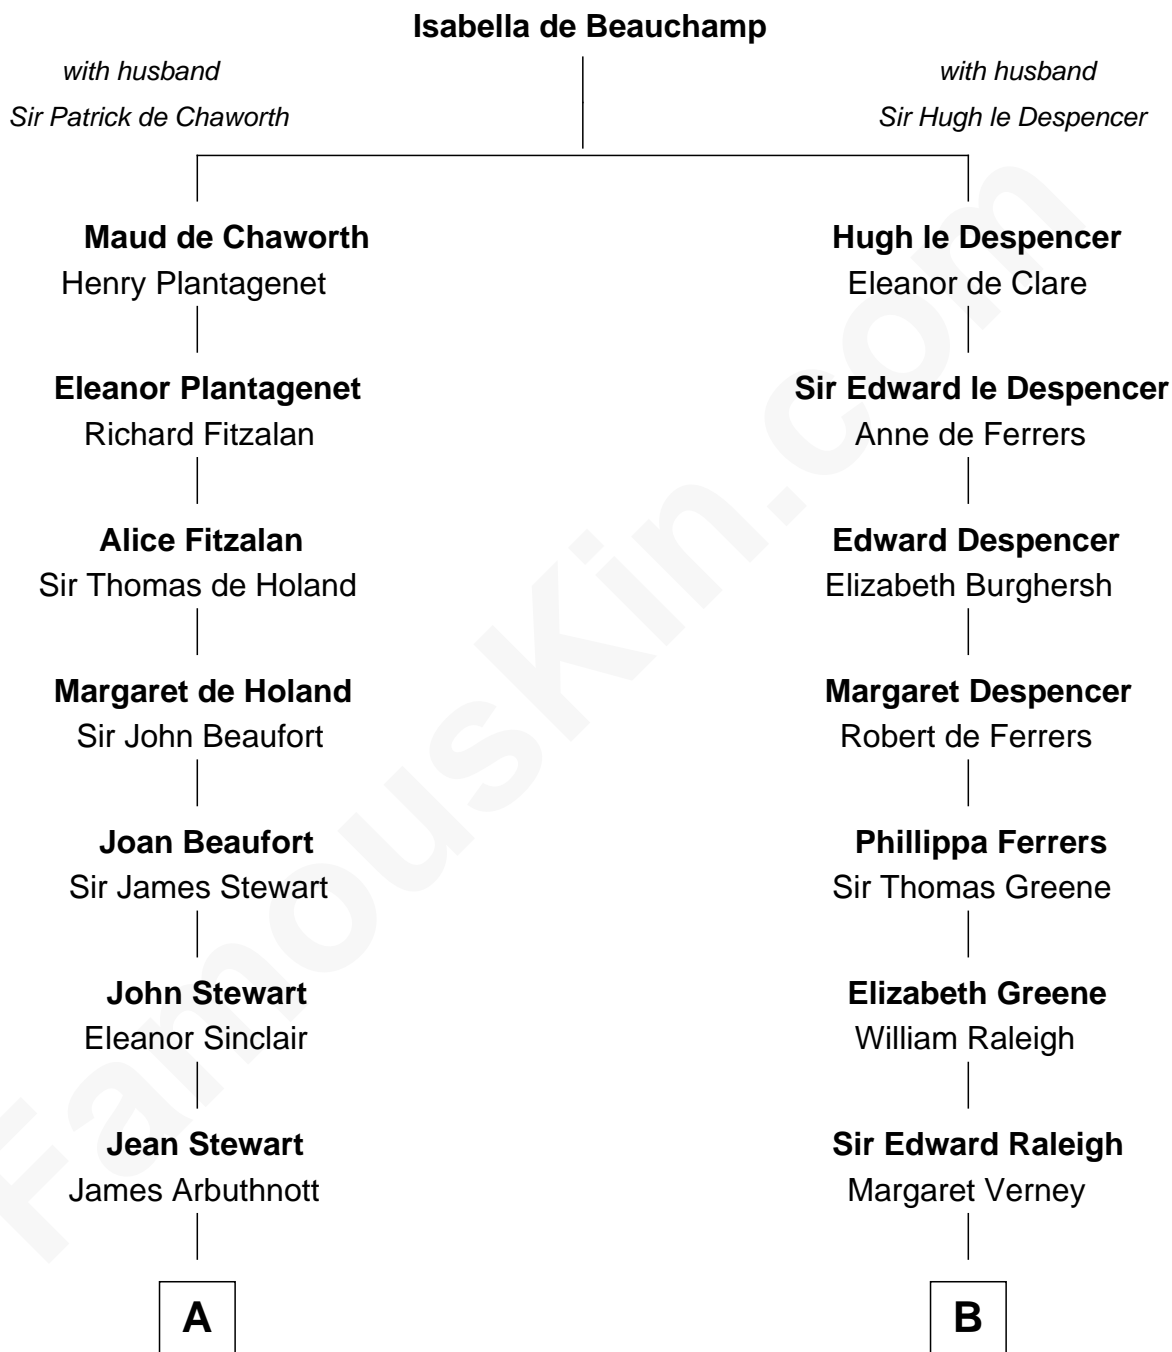

FamousKin.com Relationship Chart of

Helen Keller

Author and Activist

17th cousin 2 times removed of

Shanghai Pierce

Texas Cattleman

C

—
Susanna Stoddard

Isaac Pearce
—

Jonathan D. Pearce

Hanna Phillips Head
—

Shanghai Pierce

Texas Cattleman

FamousKin.com