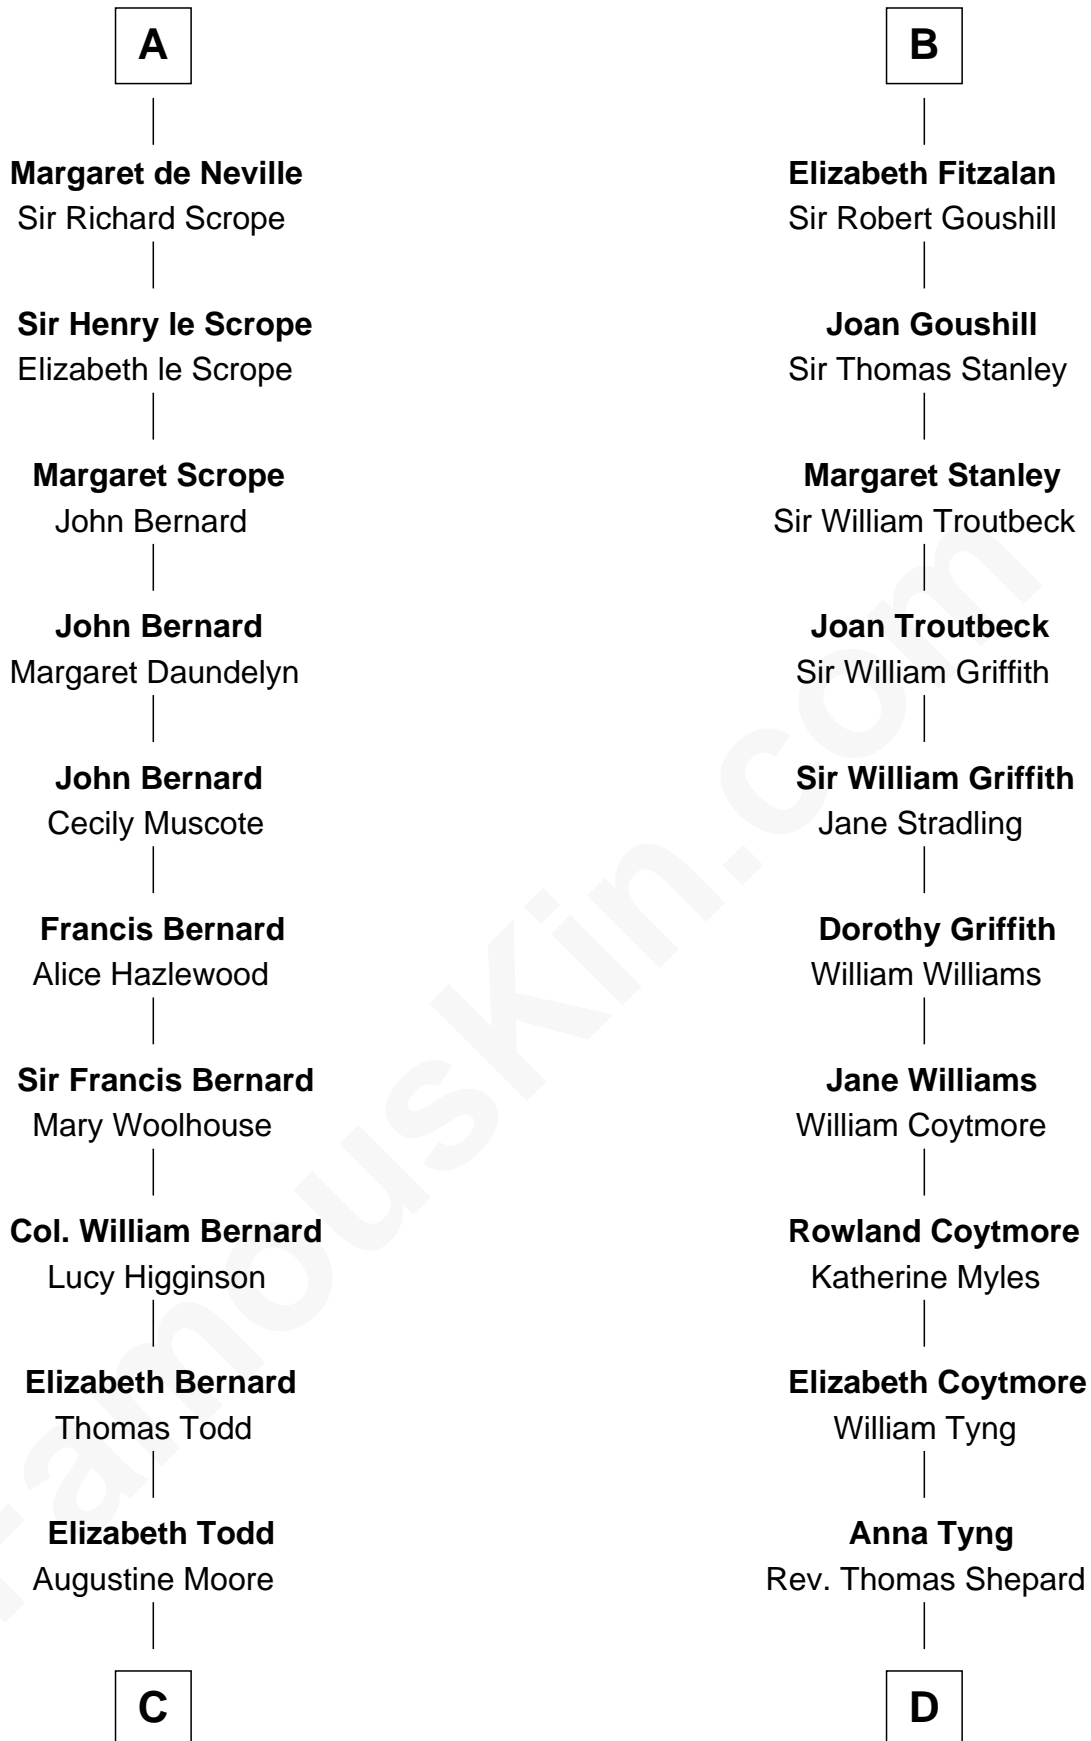

# FamousKin.com Relationship Chart of

**Helen Keller**

*Author and Activist*

20th cousin 1 time removed of

**Abigail (Smith) Adams**

*First Lady of President John Adams*

**C**

**Col. Bernard Moore**  
Anne Catherine Spotswood

**Col. Alexander Spotswood Moore**  
Elizabeth Aylett

**Mary Fairfax Moore**  
David Keller

**Arthur Henley Keller**  
Kate Adams

**Helen Keller**  
*Author and Activist*

**D**

**Anna Shepard**  
Daniel Quincy