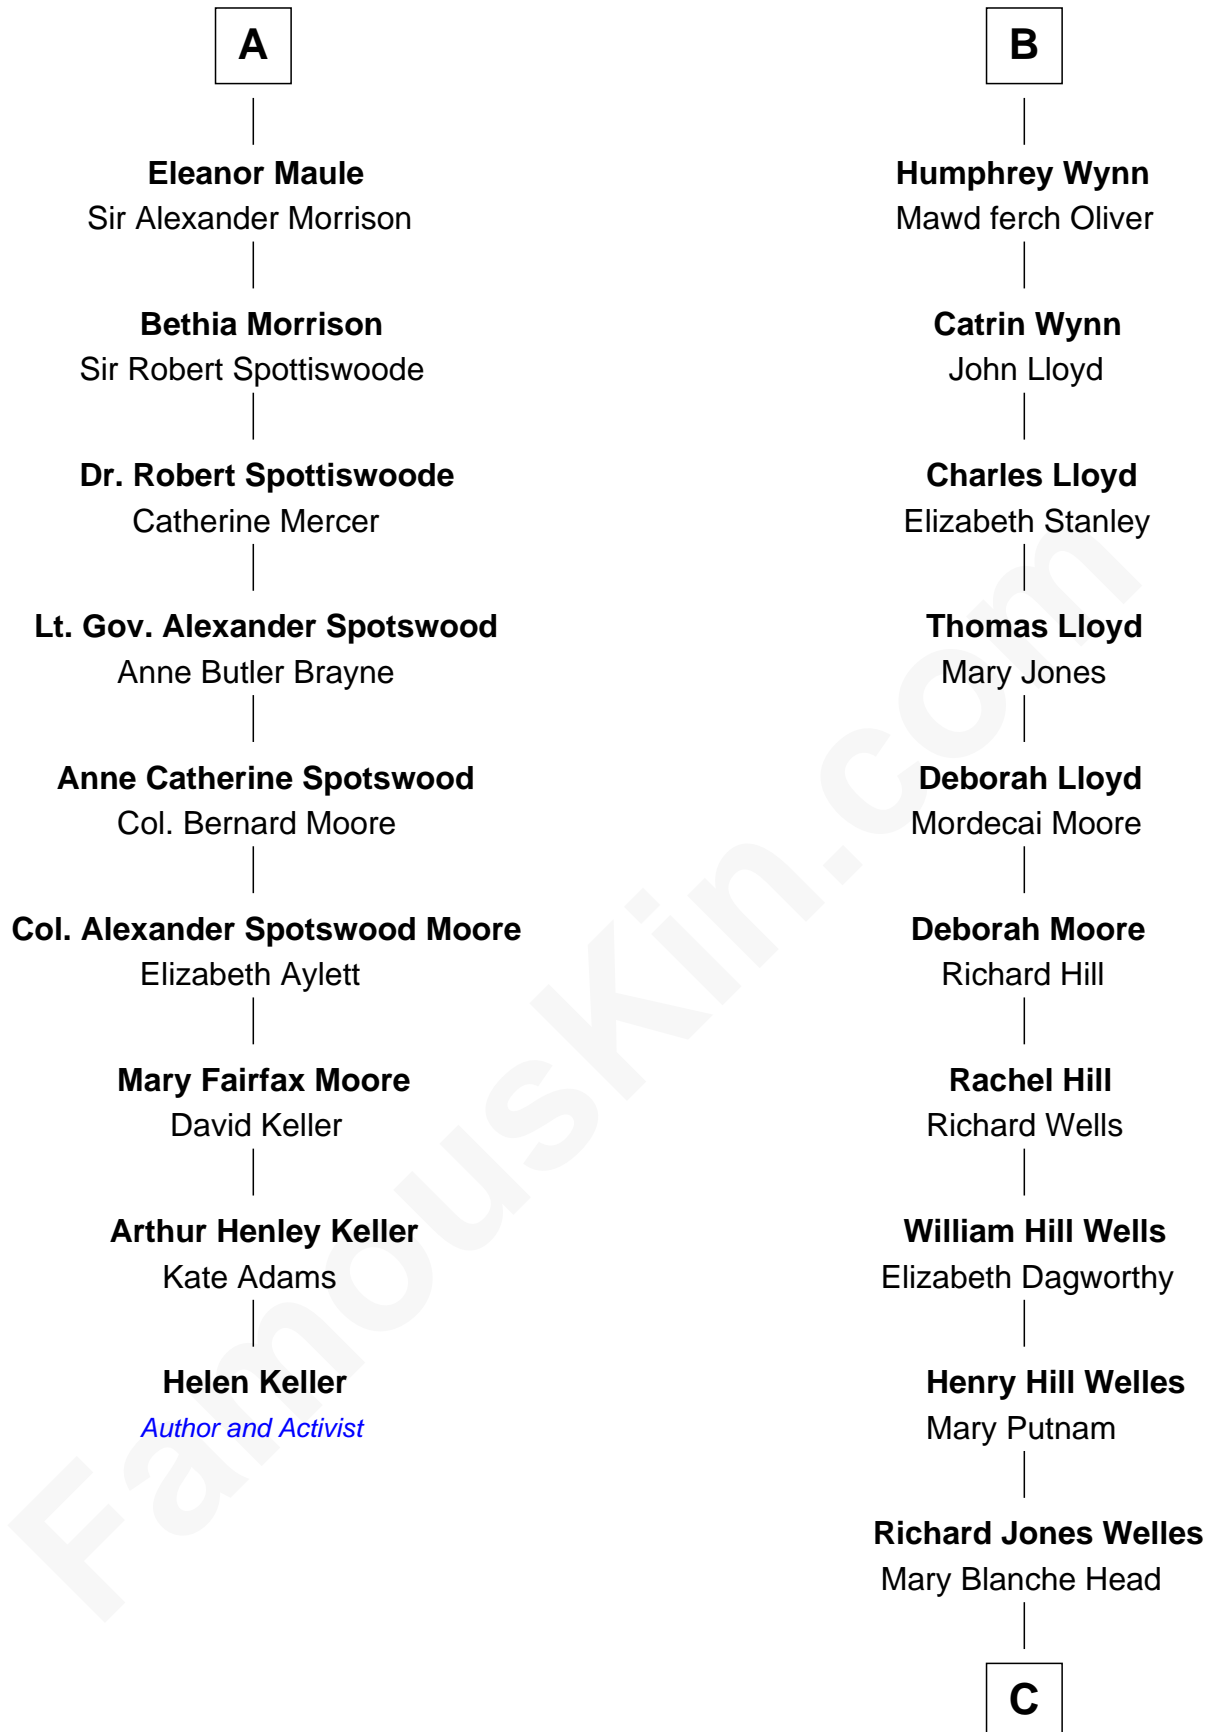

FamousKin.com Relationship Chart of

Helen Keller

Author and Activist

15th cousin 3 times removed of

Orson Welles

Radio, Stage, and Movie Actor

C

Richard Head Welles