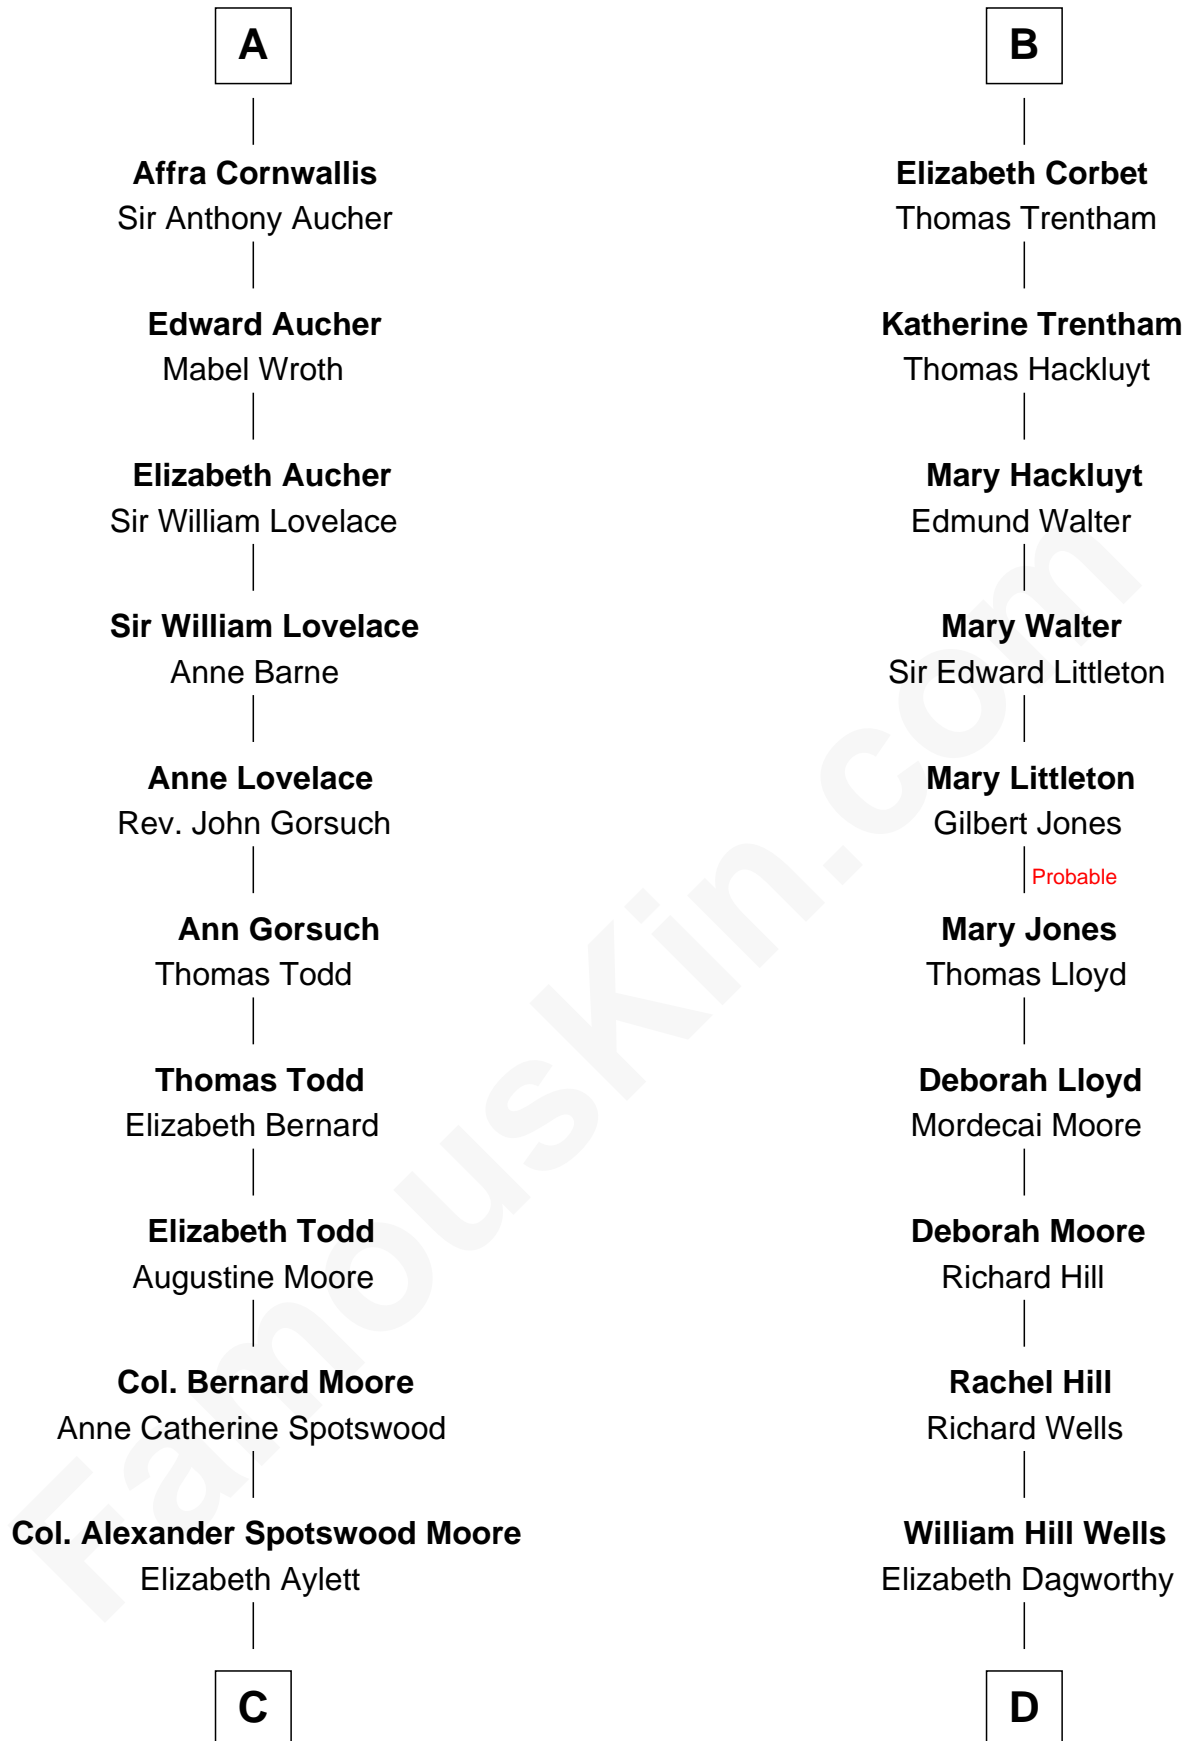

# FamousKin.com Relationship Chart of

**Helen Keller**

*Author and Activist*

19th cousin 1 time removed of

**Orson Welles**

*Radio, Stage, and Movie Actor*

**Hugh le Despencer**

Eleanor de Clare

**Anne Pashley**

Edward Tyrrell

**Philippa Tyrrell**

Thomas Cornwallis

**Sir William Cornwallis**

Elizabeth Stanford

**A**

**Sir Edward le Despencer**

Elizabeth Belknap

**Anne Ferrers**

Sir Walter Devereux

**Elizabeth Devereux**

Sir Richard Corbet

**B**

**C**

**Mary Fairfax Moore**

David Keller

**Arthur Henley Keller**

Kate Adams

**Helen Keller**

*Author and Activist*

**D**

**Henry Hill Welles**

Mary Putnam