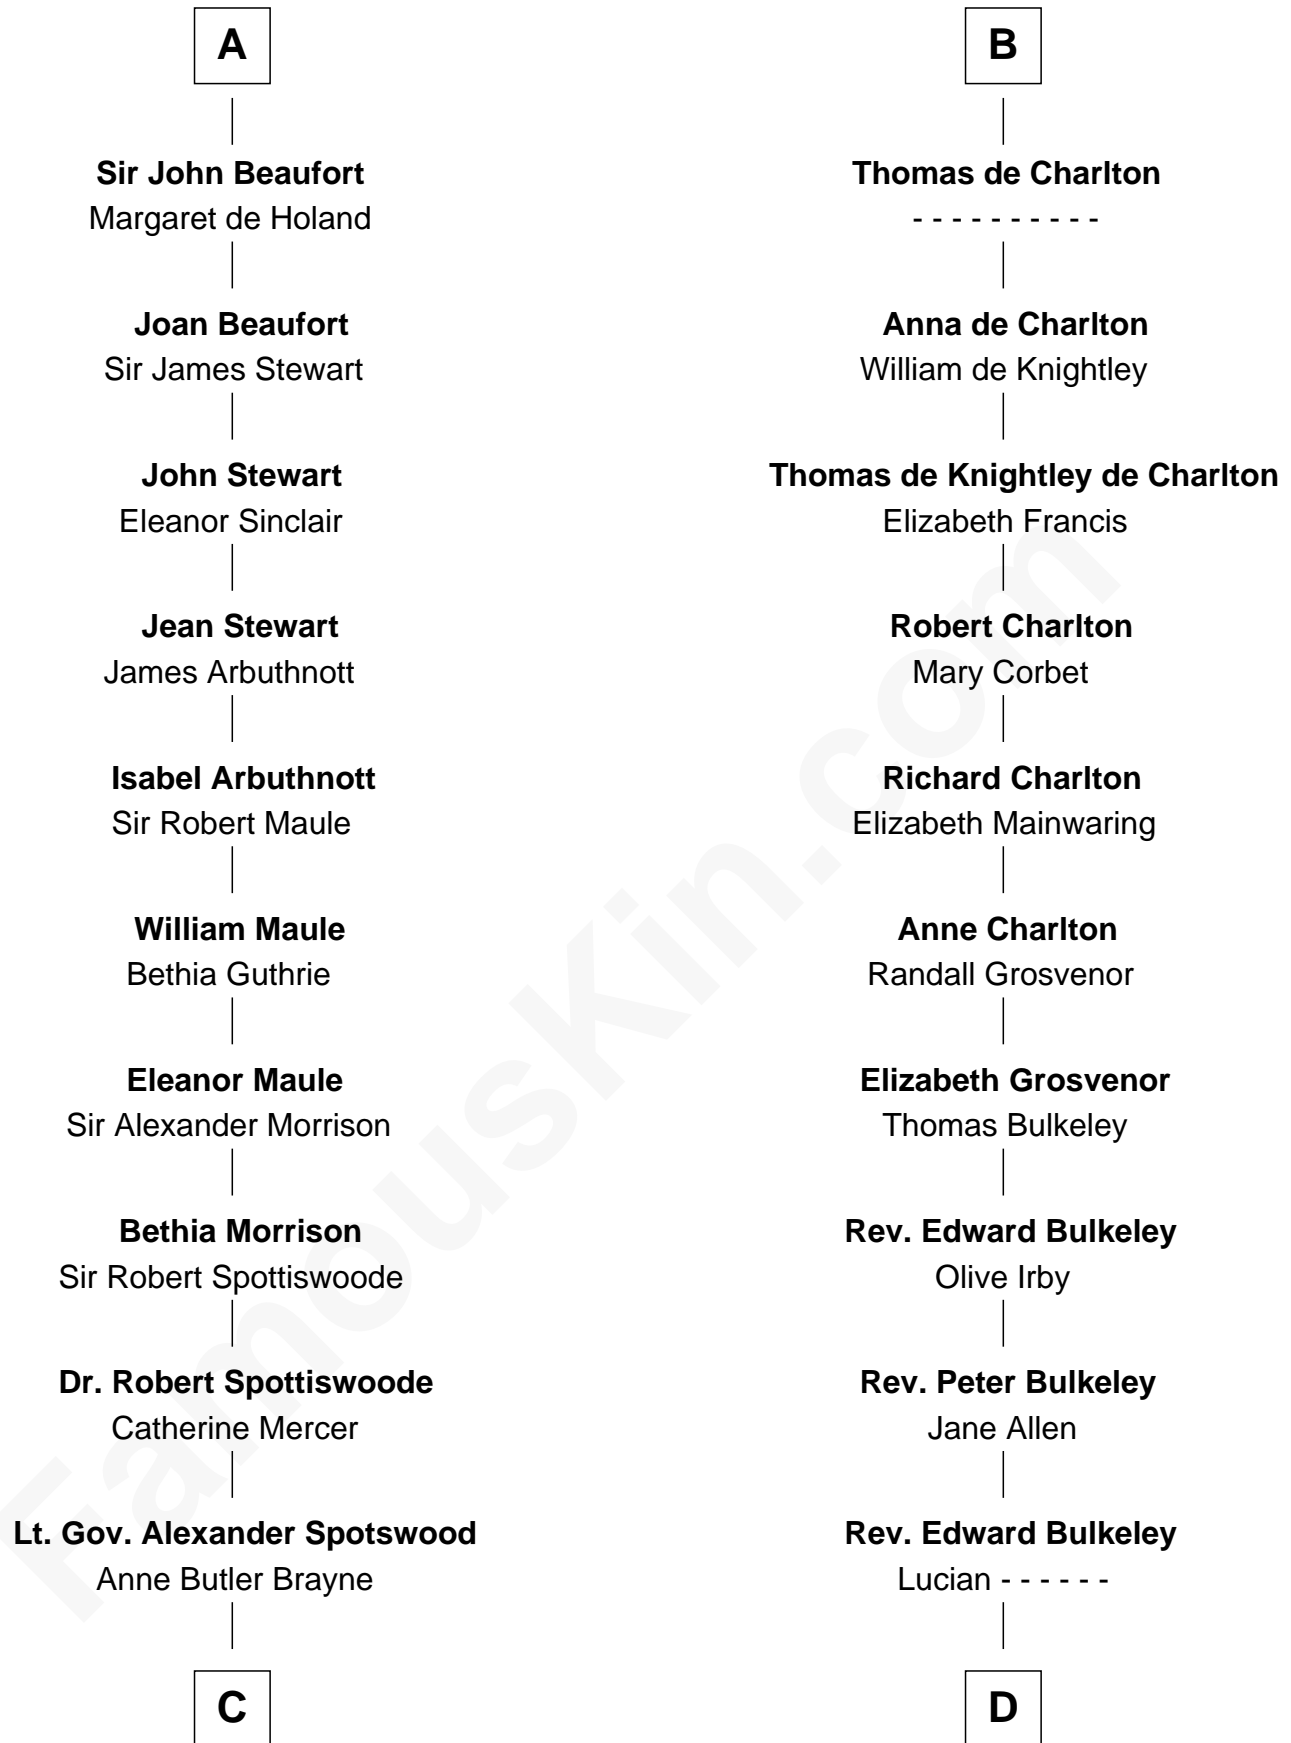

FamousKin.com Relationship Chart of

Helen Keller

Author and Activist

20th cousin 1 time removed of

John Hancock

Signer of the Declaration of Independence

Geoffrey Plantagenet

Maud of England

Ida de Tony

Sir William Longespee

Ela of Salisbury

Stephen Longespee

Emmeline de Ridelisford

Ela Longespee

Sir Roger la Zouche

Sir Alan la Zouche

Eleanor de Segrave

Elena Zouche

Alan de Charlton

Alan de Charlton

Margery FitzAer

B

C

Anne Catherine Spotswood

Col. Bernard Moore

Col. Alexander Spotswood Moore

Elizabeth Aylett

Mary Fairfax Moore

David Keller

Arthur Henley Keller

Kate Adams

Helen Keller