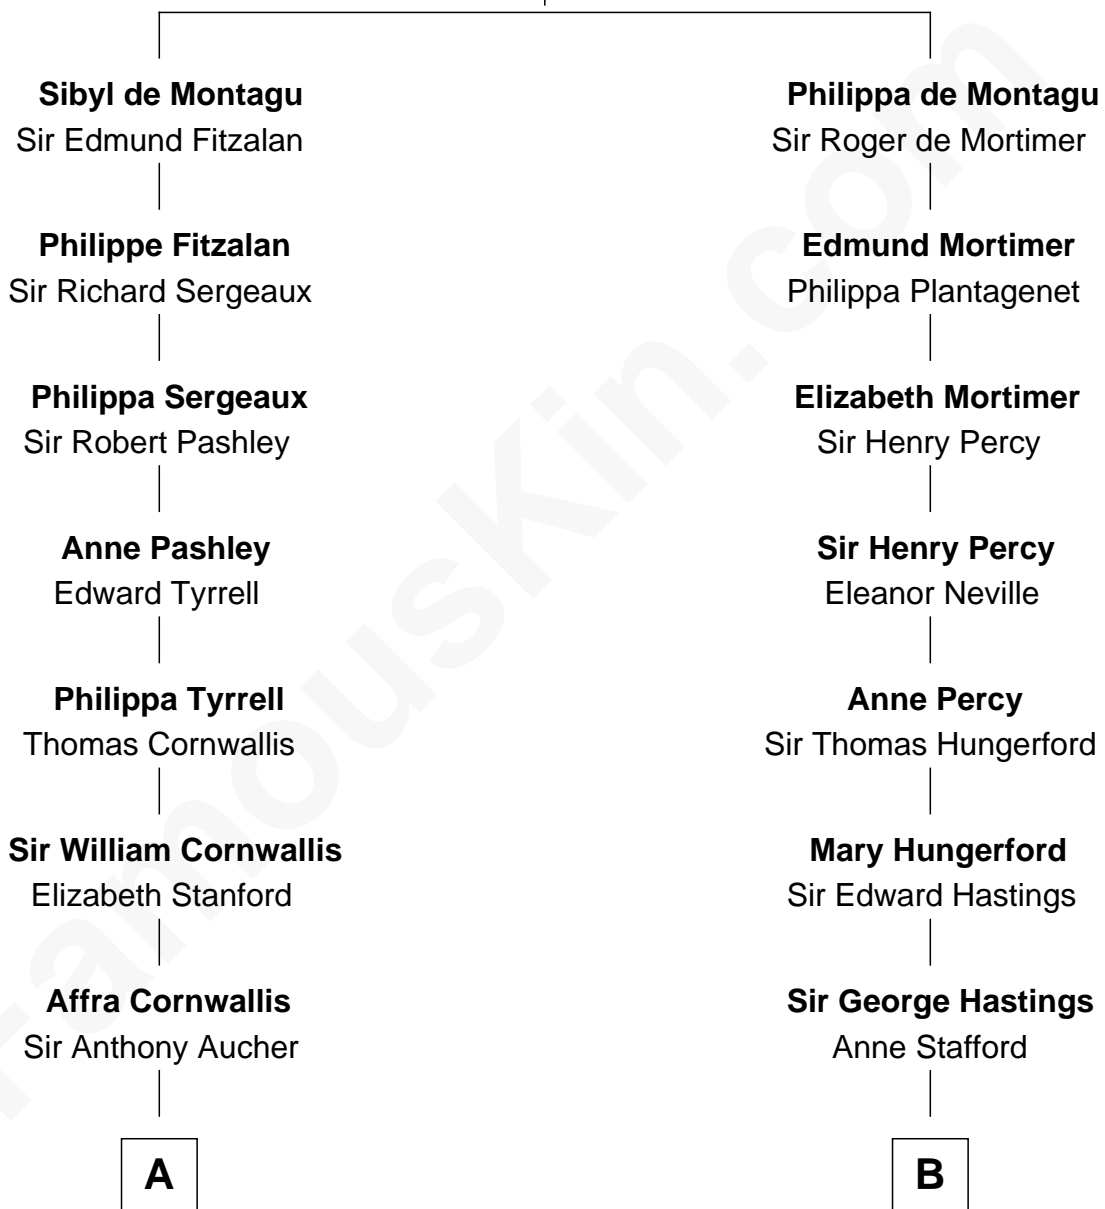

# FamousKin.com Relationship Chart of

**Helen Keller**

*Author and Activist*

17th cousin 1 time removed of

**Charles Darwin**

*Theory of Evolution*

**William de Montagu**  
Katherine de Grandison

**C**

—  
**Arthur Henley Keller**

Kate Adams

—  
**Helen Keller**

*Author and Activist*

FamousKin.com