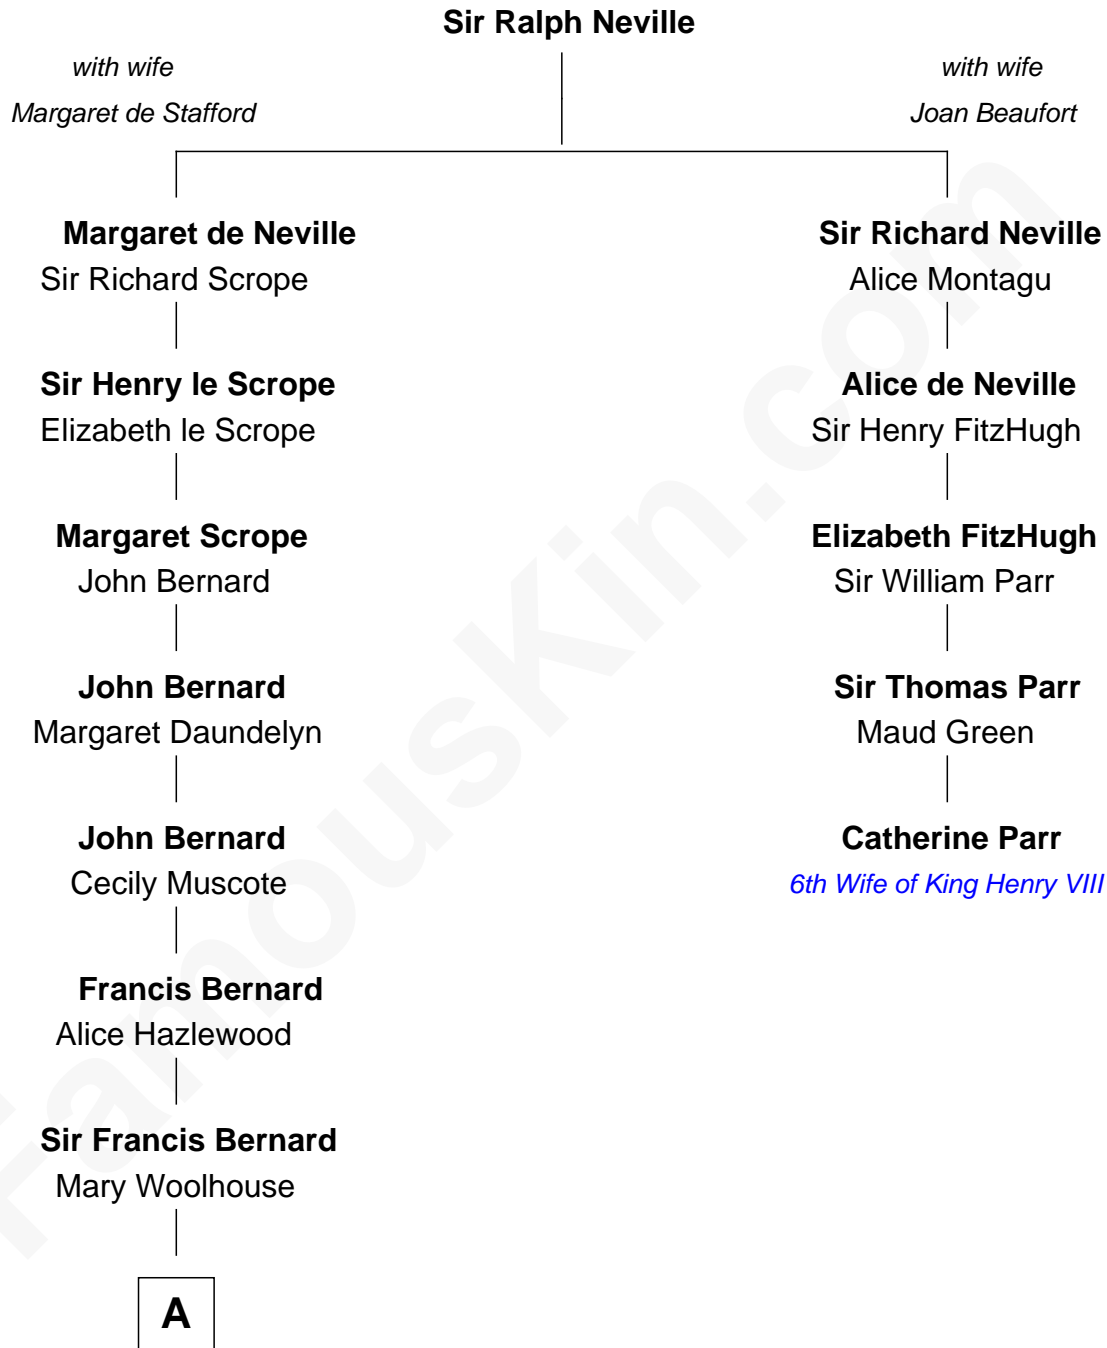

FamousKin.com Relationship Chart of

Helen Keller

Author and Activist

4th cousin 10 times removed of

Catherine Parr

6th Wife of King Henry VIII

A

Col. William Bernard

Lucy Higginson

Elizabeth Bernard

Thomas Todd

Elizabeth Todd

Augustine Moore

Col. Bernard Moore

Anne Catherine Spotswood

Col. Alexander Spotswood Moore