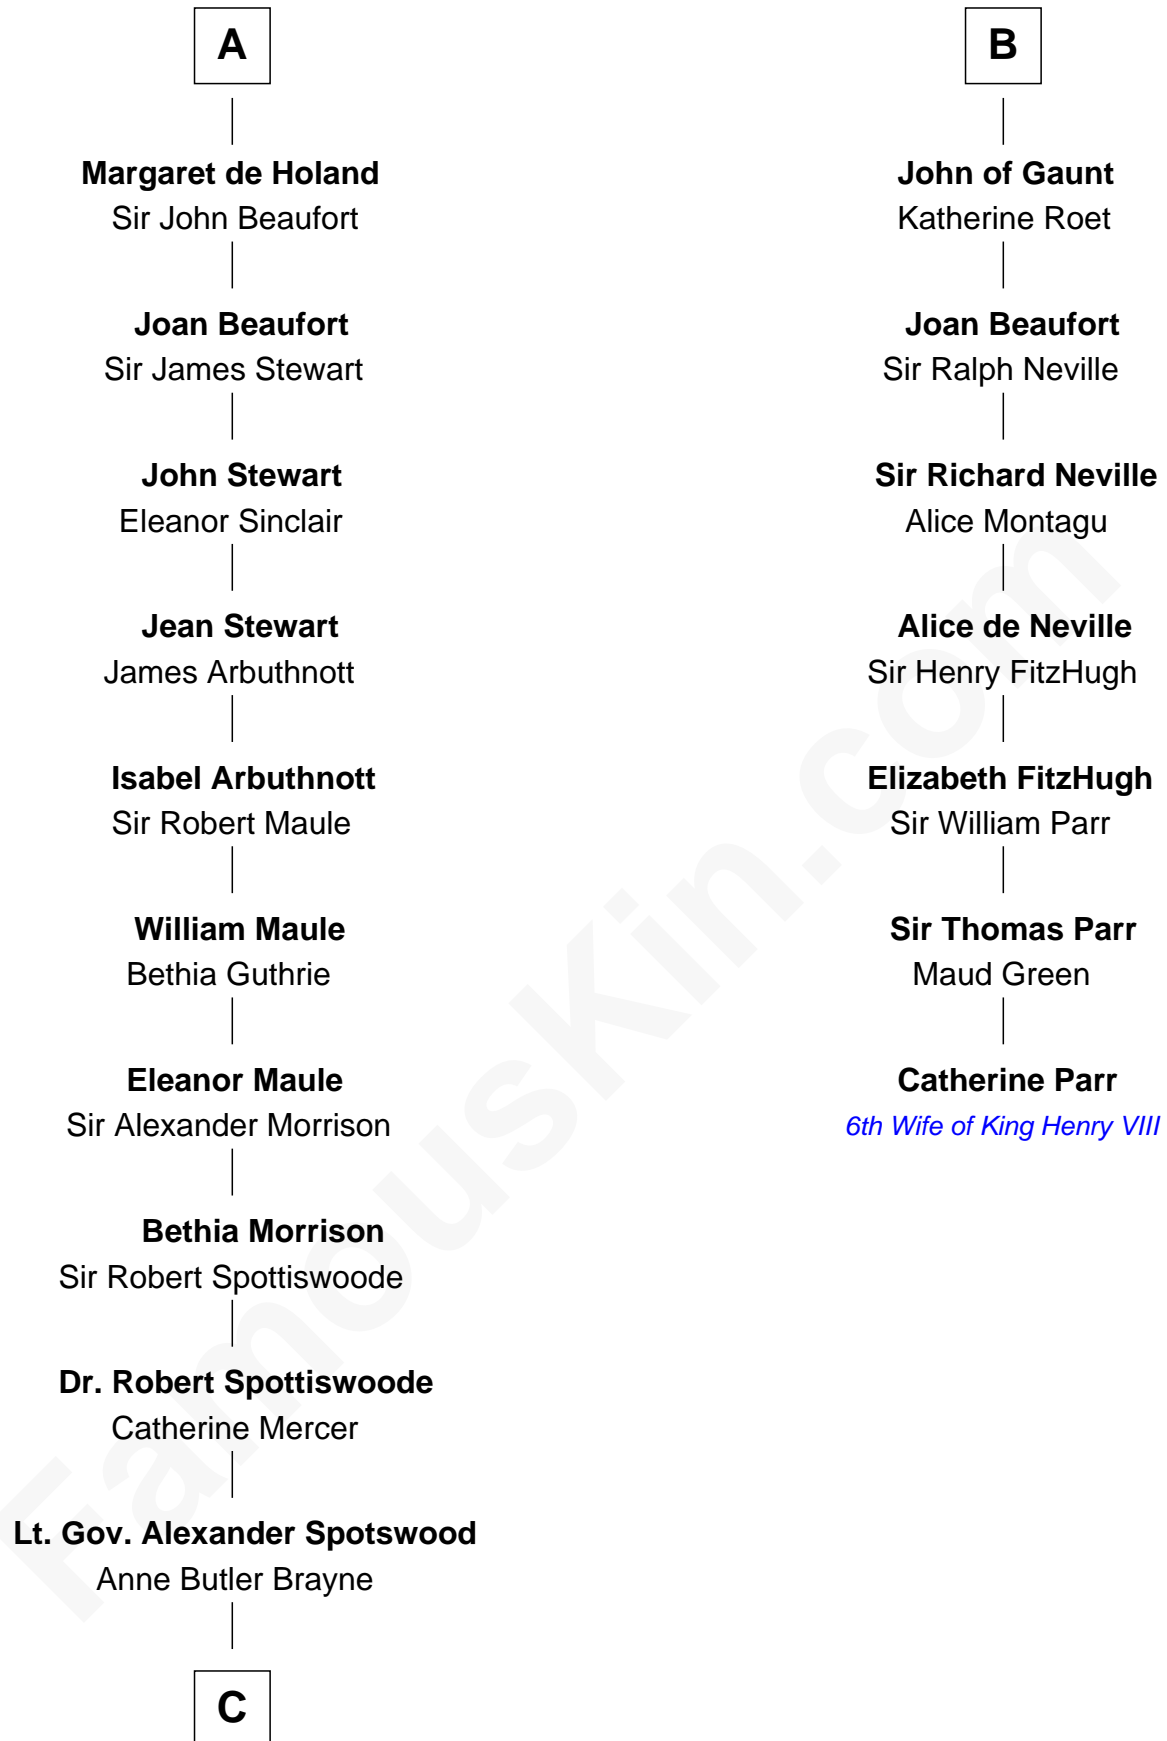

FamousKin.com

Relationship Chart of

Helen Keller

Author and Activist

13th cousin 8 times removed of

Catherine Parr

6th Wife of King Henry VIII

Godfrey III, Count of Louvain

Joan of Navarre

King Philip IV of France

Isabella of France

Edward II, King of England

Edward III, King of England

Philippa of Hainault

B

C